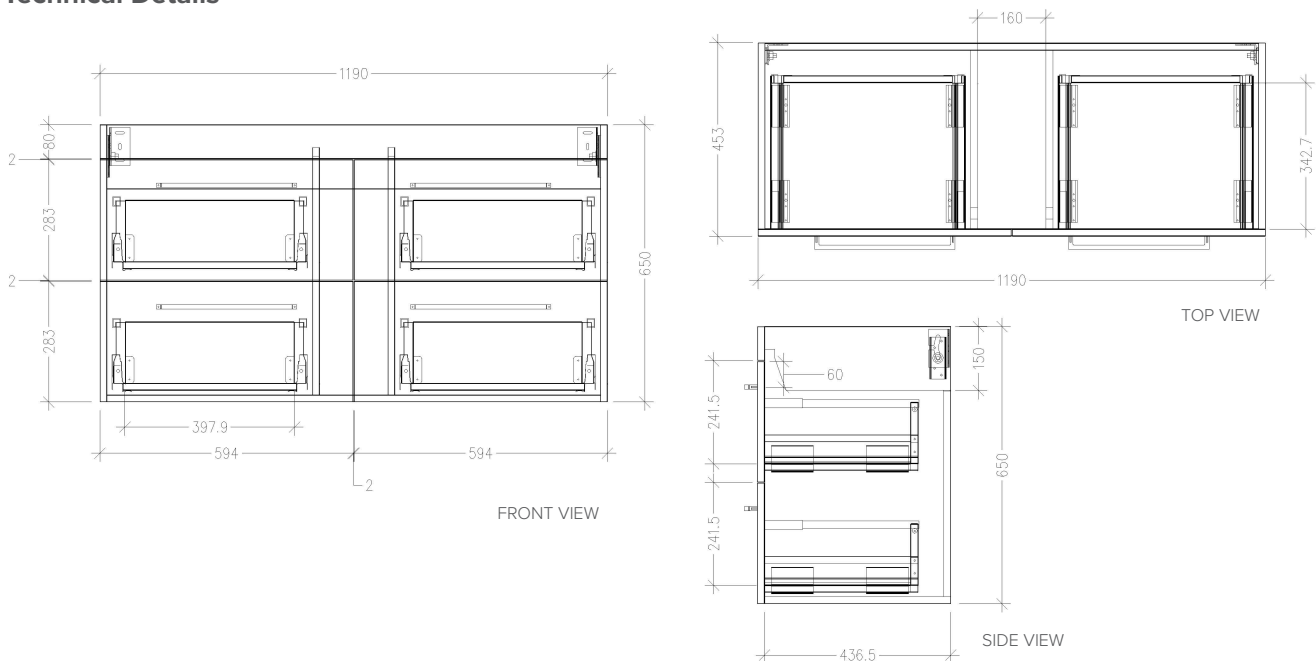

Technical Details