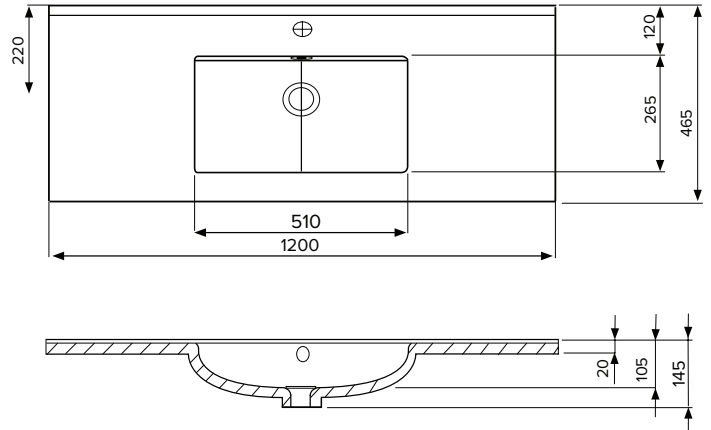

SPECIFICATION SHEET

1200mm Single Basin Options

Clasico

Vitreous China with overflow
Gloss White - VC

W1200 x D465 x H20