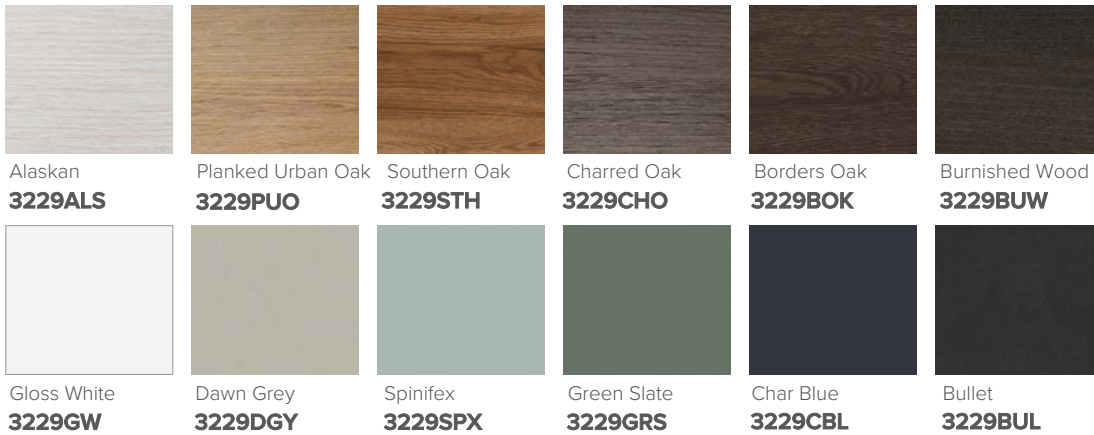

### Colour Options with Code

Note: All measurements shown are in millimetres. Sizes are nominal.