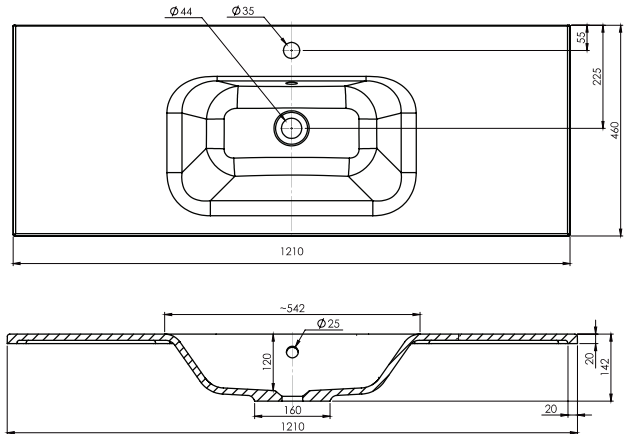

SPECIFICATION SHEET

Citi 1200mm 4 Drawer Floor Vanity

Features

- Floorstanding
- 4 Drawers
- Single Basin
- Laminate Woodgrain & Solid Colours on MR Board
- Dimensions: H820 x W1200 x D465

Colour Options with Code

Technical Details

Note: All measurements shown are in millimetres. Sizes are nominal.

SPECIFICATION SHEET

1200mm Single Basin Options

Via

StoneCast with overflow
Gloss White - VIA
Matte White - VIAMW

W1210 x D460 x H20

Ponti

StoneCast with overflow
Gloss White - PO

W1204 x D460 x H50

Ari

StoneCast with overflow
Gloss White - VA

W1200 x D465 x H50

SPECIFICATION SHEET

1200mm Single Basin Options

Clasico

Vitreous China with overflow
Gloss White - VC

W1200 x D465 x H20

Vercelli

Vitreous China with overflow
Gloss White - VE

W1215 x D465 x H15