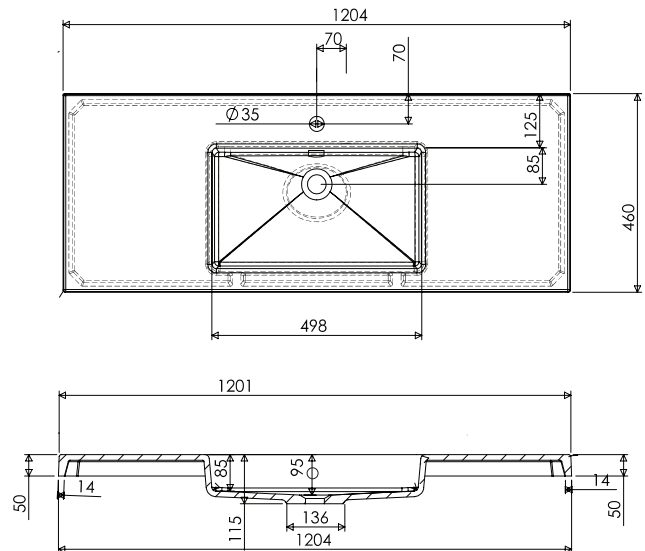

SPECIFICATION SHEET

Citi 1200mm 4 Drawer Floor Vanity

Features

- Floorstanding
- 4 Drawers
- Single Basin
- Laminate Woodgrain & Solid Colours on MR Board
- Dimensions: H820 x W1200 x D465

Colour Options with Code

Technical Details

Note: All measurements shown are in millimetres. Sizes are nominal.

SPECIFICATION SHEET

1200mm Single Basin Options

Via

StoneCast with overflow
Gloss White - VIA
Matte White - VIAMW

W1210 x D460 x H20

Ponti

StoneCast with overflow
Gloss White - PO

W1204 x D460 x H50

Ari

StoneCast with overflow
Gloss White - VA

W1200 x D465 x H50

SPECIFICATION SHEET

1200mm Single Basin Options

Clasico

Vitreous China with overflow
Gloss White - VC

W1200 x D465 x H20

Vercelli

Vitreous China with overflow
Gloss White - VE

W1215 x D465 x H15