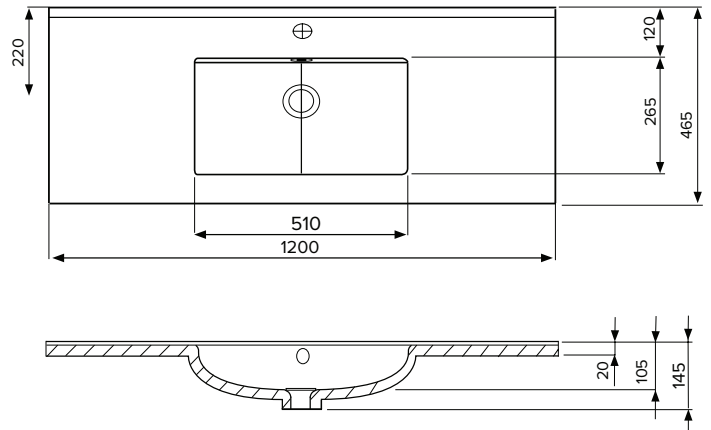

SPECIFICATION SHEET

Citi 1200mm 4 Drawer Floor Vanity

Features

- Floorstanding
- 4 Drawers
- Single Basin
- Laminate Woodgrain & Solid Colours on MR Board
- Dimensions: H820 x W1200 x D465

Colour Options with Code

Technical Details

Note: All measurements shown are in millimetres. Sizes are nominal.

SPECIFICATION SHEET

1200mm Single Basin Options

Via

StoneCast with overflow
Gloss White - VIA
Matte White - VIAMW

W1210 x D460 x H20

Ponti

StoneCast with overflow
Gloss White - PO

W1204 x D460 x H50

Ari

StoneCast with overflow
Gloss White - VA

W1200 x D465 x H50

SPECIFICATION SHEET

1200mm Single Basin Options

Clasico

Vitreous China with overflow
Gloss White - VC

W1200 x D465 x H20

Vercelli

Vitreous China with overflow
Gloss White - VE

W1215 x D465 x H15