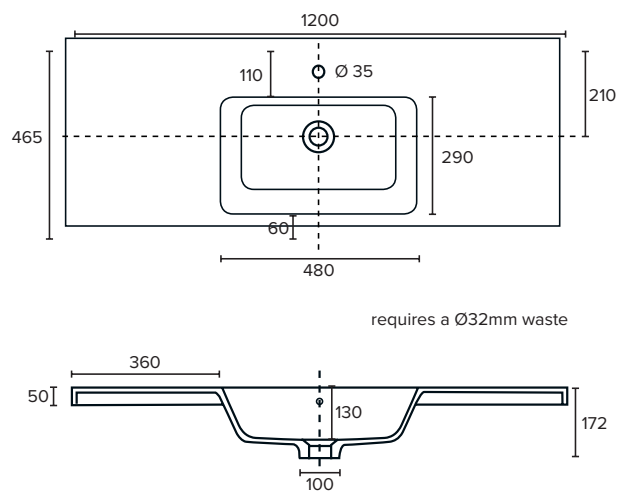

SPECIFICATION SHEET

Citi 1200mm 4 Drawer Floor Vanity

Features

- Floorstanding
- 4 Drawers
- Single Basin
- Laminate Woodgrain & Solid Colours on MR Board
- Dimensions: H820 x W1200 x D465

Colour Options with Code

Technical Details

Note: All measurements shown are in millimetres. Sizes are nominal.

SPECIFICATION SHEET

1200mm Single Basin Options

Via

StoneCast with overflow
Gloss White - VIA
Matte White - VIAMW

W1210 x D460 x H20

Ponti

StoneCast with overflow
Gloss White - PO

W1204 x D460 x H50

Ari

StoneCast with overflow
Gloss White - VA

W1200 x D465 x H50

SPECIFICATION SHEET

1200mm Single Basin Options

Clasico

Vitreous China with overflow
Gloss White - VC

W1200 x D465 x H20

Vercelli

Vitreous China with overflow
Gloss White - VE

W1215 x D465 x H15