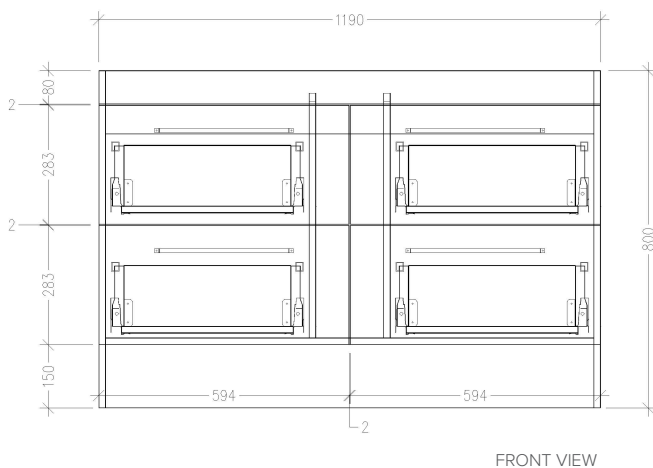

SPECIFICATION SHEET

Citi 1200mm 4 Drawer Floor Vanity

Features

- Floorstanding
- 4 Drawers
- Single Basin
- Laminate Woodgrain & Solid Colours on MR Board
- Dimensions: H820 x W1200 x D465

Colour Options with Code

Technical Details

Note: All measurements shown are in millimetres. Sizes are nominal.

SPECIFICATION SHEET

1200mm Single Basin Options

Via

StoneCast with overflow
Gloss White - VIA
Matte White - VIAMW

W1210 x D460 x H20

Ponti

StoneCast with overflow
Gloss White - PO

W1204 x D460 x H50

Ari

StoneCast with overflow
Gloss White - VA

W1200 x D465 x H50

SPECIFICATION SHEET

1200mm Single Basin Options

Clasico

Vitreous China with overflow
Gloss White - VC

W1200 x D465 x H20

Vercelli

Vitreous China with overflow
Gloss White - VE

W1215 x D465 x H15