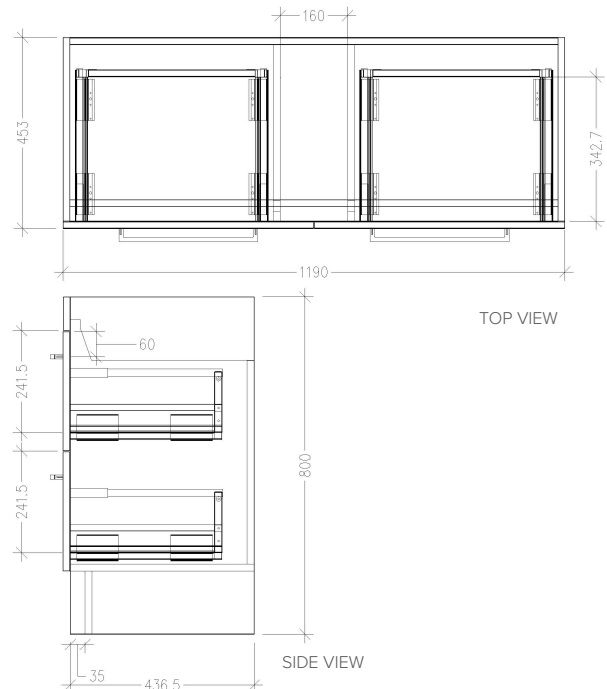

SPECIFICATION SHEET

Citi 1200mm 4 Drawer Floor Vanity

Features

- Floorstanding
- 4 Drawers
- Single Basin
- Laminate Woodgrain & Solid Colours on MR Board
- Dimensions: H820 x W1200 x D465

Colour Options with Code

Technical Details

Note: All measurements shown are in millimetres. Sizes are nominal.

SPECIFICATION SHEET

1200mm Single Basin Options

Via

StoneCast with overflow
Gloss White - VIA
Matte White - VIAMW

W1210 x D460 x H20

Ponti

StoneCast with overflow
Gloss White - PO

W1204 x D460 x H50

Ari

StoneCast with overflow
Gloss White - VA

W1200 x D465 x H50

SPECIFICATION SHEET

1200mm Single Basin Options

Clasico

Vitreous China with overflow
Gloss White - VC

W1200 x D465 x H20

Vercelli

Vitreous China with overflow
Gloss White - VE

W1215 x D465 x H15