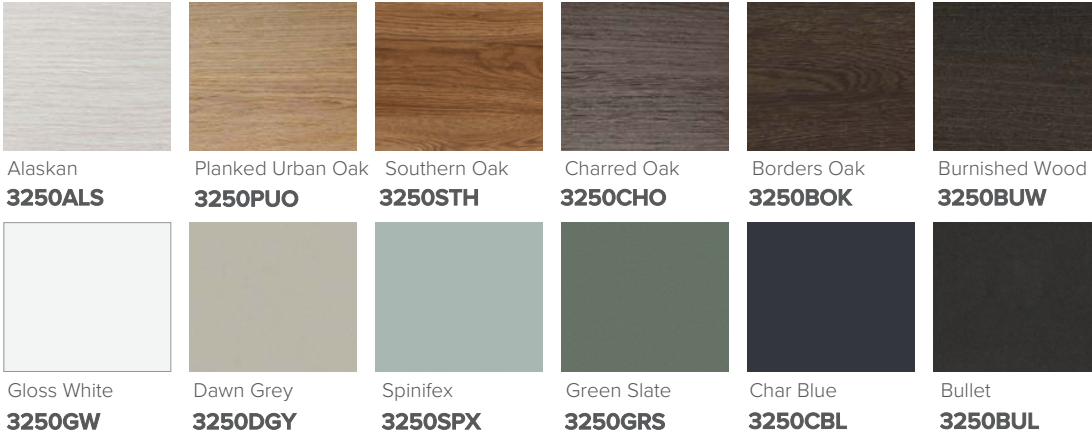

SPECIFICATION SHEET

Citi 1200mm 4 Drawer Floor Vanity

Features

- Floorstanding
- 4 Drawers
- Single Basin
- Laminate Woodgrain & Solid Colours on MR Board
- Dimensions: H820 x W1200 x D465

Colour Options with Code

Technical Details

Note: All measurements shown are in millimetres. Sizes are nominal.

SPECIFICATION SHEET

1200mm Single Basin Options

Via

StoneCast with overflow
Gloss White - VIA
Matte White - VIAMW

W1210 x D460 x H20

Ponti

StoneCast with overflow
Gloss White - PO

W1204 x D460 x H50

Ari

StoneCast with overflow
Gloss White - VA

W1200 x D465 x H50

SPECIFICATION SHEET

1200mm Single Basin Options

Clasico

Vitreous China with overflow
Gloss White - VC

W1200 x D465 x H20

Vercelli

Vitreous China with overflow
Gloss White - VE

W1215 x D465 x H15