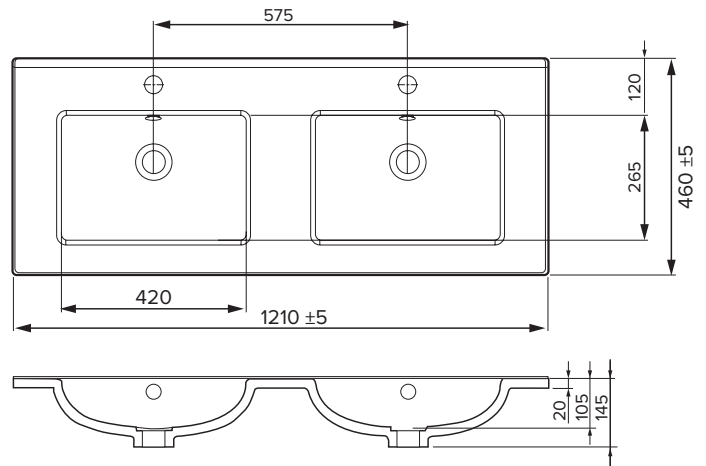

SPECIFICATION SHEET

Citi 1200mm 4 Drawer Double Basin Wall Vanity

Features

- Wall Hung
- 4 Drawers
- Double Basin
- Laminate Woodgrain & Solid Colours on MR Board
- Dimensions: H670 x W1200 x D465
- Plumbing provision has been allowed for with a 60mm space behind lower drawers. Note lower drawers DO NOT have a plumbing cutout and are designed to offer full storage space.

Colour Options with Code

Technical Details

Note: All measurements shown are in millimetres. Sizes are nominal.

SPECIFICATION SHEET

1200mm Double Basin Options

Via

StoneCast with overflow
 Gloss White - VIA
 Matte White - VIAMW

W1210 x D460 x H20

Ponti

StoneCast with overflow
 Gloss White - PO

W1204 x D460 x H50

Ari

StoneCast with overflow
 Gloss White - VA

W1200 x D465 x H50

SPECIFICATION SHEET

1200mm Double Basin Options

Clasico

Vitreous China with overflow
Gloss White - VC

W1210 x D465 x H20

Vercelli

Vitreous China with overflow
Gloss White - VE

W1216 x D460 x H15