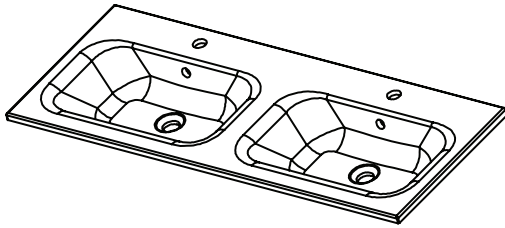

SPECIFICATION SHEET

Citi 1200mm 4 Drawer Double Basin Wall Vanity

Features

- Wall Hung
- 4 Drawers
- Double Basin
- Laminate Woodgrain & Solid Colours on MR Board
- Dimensions: H670 x W1200 x D465
- Plumbing provision has been allowed for with a 60mm space behind lower drawers. Note lower drawers DO NOT have a plumbing cutout and are designed to offer full storage space.

Colour Options with Code

Technical Details

Note: All measurements shown are in millimetres. Sizes are nominal.

SPECIFICATION SHEET

1200mm Double Basin Options

Via

StoneCast with overflow
 Gloss White - VIA
 Matte White - VIAMW

W1210 x D460 x H20

Ponti

StoneCast with overflow
 Gloss White - PO

W1204 x D460 x H50

Ari

StoneCast with overflow
 Gloss White - VA

W1200 x D465 x H50

SPECIFICATION SHEET

1200mm Double Basin Options

Clasico

Vitreous China with overflow
Gloss White - VC

W1210 x D465 x H20

Vercelli

Vitreous China with overflow
Gloss White - VE

W1216 x D460 x H15