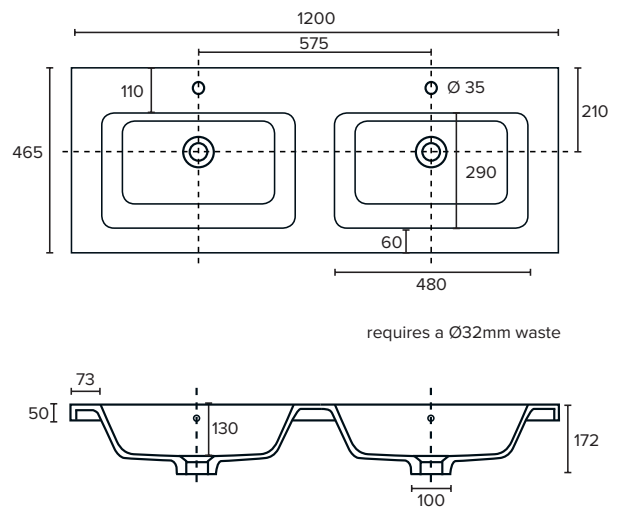

SPECIFICATION SHEET

Citi 1200mm 4 Drawer Double Basin Wall Vanity

Features

- Wall Hung
- 4 Drawers
- Double Basin
- Laminate Woodgrain & Solid Colours on MR Board
- Dimensions: H670 x W1200 x D465
- Plumbing provision has been allowed for with a 60mm space behind lower drawers. Note lower drawers DO NOT have a plumbing cutout and are designed to offer full storage space.

Colour Options with Code

Technical Details

Note: All measurements shown are in millimetres. Sizes are nominal.

SPECIFICATION SHEET

1200mm Double Basin Options

Via

StoneCast with overflow
 Gloss White - VIA
 Matte White - VIAMW

W1210 x D460 x H20

Ponti

StoneCast with overflow
 Gloss White - PO

W1204 x D460 x H50

Ari

StoneCast with overflow
 Gloss White - VA

W1200 x D465 x H50

SPECIFICATION SHEET

1200mm Double Basin Options

Clasico

Vitreous China with overflow
Gloss White - VC

W1210 x D465 x H20

Vercelli

Vitreous China with overflow
Gloss White - VE

W1216 x D460 x H15