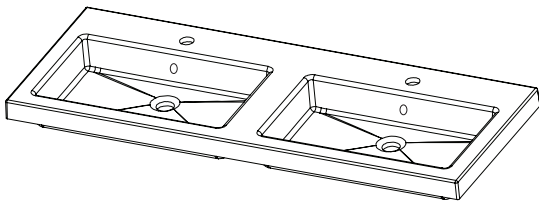

SPECIFICATION SHEET

Citi 1200mm 4 Drawer Double Basin Wall Vanity

Features

- Wall Hung
- 4 Drawers
- Double Basin
- Laminate Woodgrain & Solid Colours on MR Board
- Dimensions: H670 x W1200 x D465
- Plumbing provision has been allowed for with a 60mm space behind lower drawers. Note lower drawers DO NOT have a plumbing cutout and are designed to offer full storage space.

Colour Options with Code

Technical Details

Note: All measurements shown are in millimetres. Sizes are nominal.

SPECIFICATION SHEET

1200mm Double Basin Options

Via

StoneCast with overflow
 Gloss White - VIA
 Matte White - VIAMW

W1210 x D460 x H20

Ponti

StoneCast with overflow
 Gloss White - PO

W1204 x D460 x H50

Ari

StoneCast with overflow
 Gloss White - VA

W1200 x D465 x H50

SPECIFICATION SHEET

1200mm Double Basin Options

Clasico

Vitreous China with overflow
Gloss White - VC

W1210 x D465 x H20

Vercelli

Vitreous China with overflow
Gloss White - VE

W1216 x D460 x H15