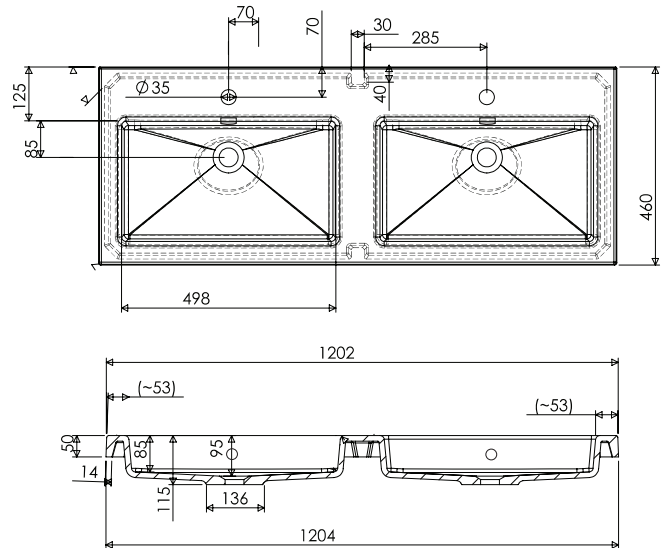

SPECIFICATION SHEET

Citi 1200mm 4 Drawer Double Basin Wall Vanity

Features

- Wall Hung
- 4 Drawers
- Double Basin
- Laminate Woodgrain & Solid Colours on MR Board
- Dimensions: H670 x W1200 x D465
- Plumbing provision has been allowed for with a 60mm space behind lower drawers. Note lower drawers DO NOT have a plumbing cutout and are designed to offer full storage space.

Colour Options with Code

Technical Details

Note: All measurements shown are in millimetres. Sizes are nominal.

SPECIFICATION SHEET

1200mm Double Basin Options

Via

StoneCast with overflow
 Gloss White - VIA
 Matte White - VIAMW

W1210 x D460 x H20

Ponti

StoneCast with overflow
 Gloss White - PO

W1204 x D460 x H50

Ari

StoneCast with overflow
 Gloss White - VA

W1200 x D465 x H50

SPECIFICATION SHEET

1200mm Double Basin Options

Clasico

Vitreous China with overflow
Gloss White - VC

W1210 x D465 x H20

Vercelli

Vitreous China with overflow
Gloss White - VE

W1216 x D460 x H15