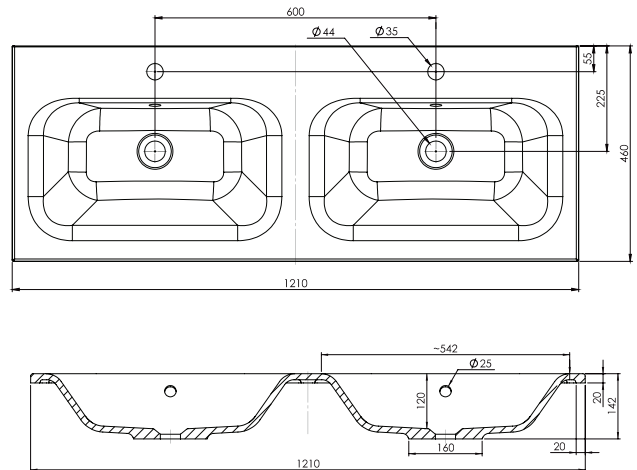

SPECIFICATION SHEET

Citi 1200mm 4 Drawer Double Basin Wall Vanity

Features

- Wall Hung
- 4 Drawers
- Double Basin
- Laminate Woodgrain & Solid Colours on MR Board
- Dimensions: H670 x W1200 x D465
- Plumbing provision has been allowed for with a 60mm space behind lower drawers. Note lower drawers DO NOT have a plumbing cutout and are designed to offer full storage space.

Colour Options with Code

Technical Details

Note: All measurements shown are in millimetres. Sizes are nominal.

SPECIFICATION SHEET

1200mm Double Basin Options

Via

StoneCast with overflow
 Gloss White - VIA
 Matte White - VIAMW

W1210 x D460 x H20

Ponti

StoneCast with overflow
 Gloss White - PO

W1204 x D460 x H50

Ari

StoneCast with overflow
 Gloss White - VA

W1200 x D465 x H50

SPECIFICATION SHEET

1200mm Double Basin Options

Clasico

Vitreous China with overflow
Gloss White - VC

W1210 x D465 x H20

Vercelli

Vitreous China with overflow
Gloss White - VE

W1216 x D460 x H15