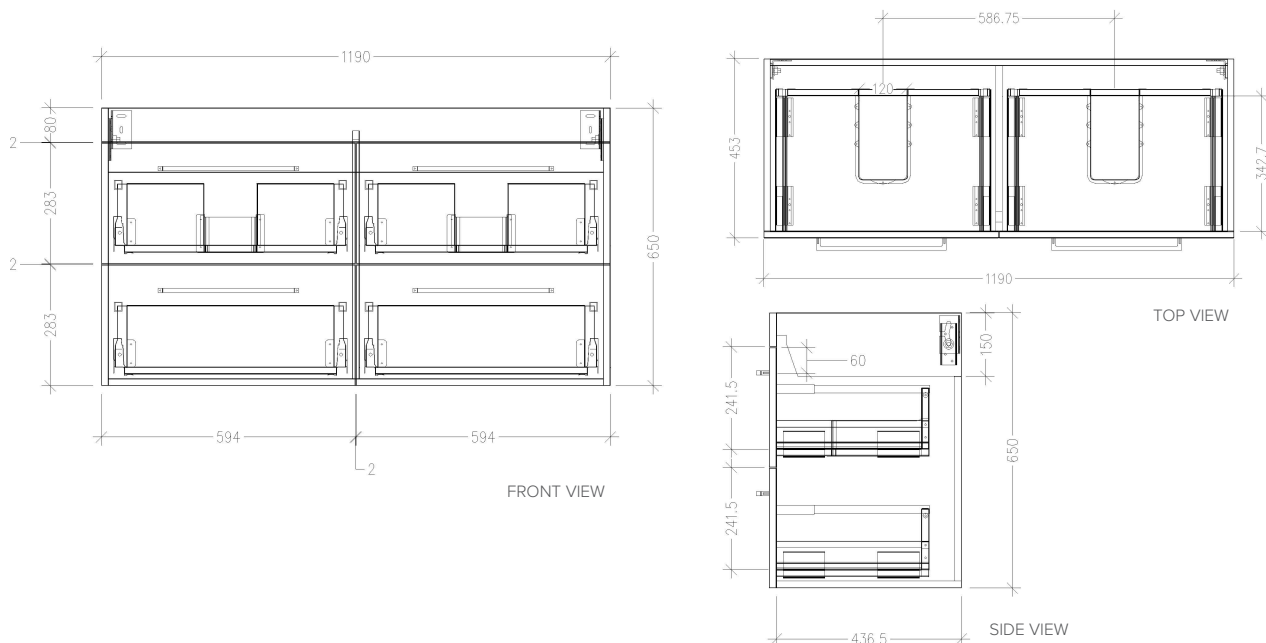

SPECIFICATION SHEET

Citi 1200mm 4 Drawer Double Basin Wall Vanity

Features

- Wall Hung
- 4 Drawers
- Double Basin
- Laminate Woodgrain & Solid Colours on MR Board
- Dimensions: H670 x W1200 x D465
- Plumbing provision has been allowed for with a 60mm space behind lower drawers. Note lower drawers DO NOT have a plumbing cutout and are designed to offer full storage space.

Colour Options with Code

Technical Details

Note: All measurements shown are in millimetres. Sizes are nominal.

SPECIFICATION SHEET

1200mm Double Basin Options

Via

StoneCast with overflow
 Gloss White - VIA
 Matte White - VIAMW

W1210 x D460 x H20

Ponti

StoneCast with overflow
 Gloss White - PO

W1204 x D460 x H50

Ari

StoneCast with overflow
 Gloss White - VA

W1200 x D465 x H50

SPECIFICATION SHEET

1200mm Double Basin Options

Clasico

Vitreous China with overflow
Gloss White - VC

W1210 x D465 x H20

Vercelli

Vitreous China with overflow
Gloss White - VE

W1216 x D460 x H15