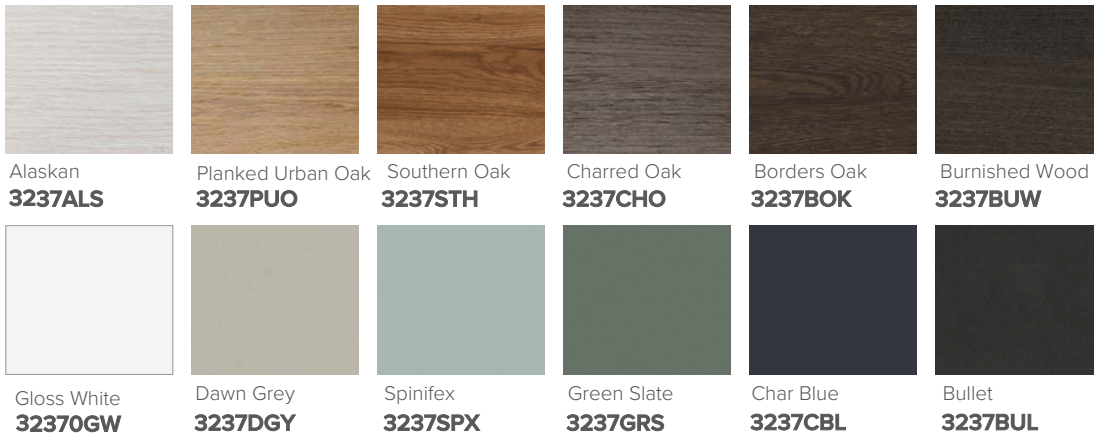

SPECIFICATION SHEET

Citi 1200mm 4 Drawer Double Basin Wall Vanity

Features

- Wall Hung
- 4 Drawers
- Double Basin
- Laminate Woodgrain & Solid Colours on MR Board
- Dimensions: H670 x W1200 x D465
- Plumbing provision has been allowed for with a 60mm space behind lower drawers. Note lower drawers DO NOT have a plumbing cutout and are designed to offer full storage space.

Colour Options with Code

Technical Details

Note: All measurements shown are in millimetres. Sizes are nominal.

SPECIFICATION SHEET

1200mm Double Basin Options

Via

StoneCast with overflow
 Gloss White - VIA
 Matte White - VIAMW

W1210 x D460 x H20

Ponti

StoneCast with overflow
 Gloss White - PO

W1204 x D460 x H50

Ari

StoneCast with overflow
 Gloss White - VA

W1200 x D465 x H50

SPECIFICATION SHEET

1200mm Double Basin Options

Clasico

Vitreous China with overflow
Gloss White - VC

W1210 x D465 x H20

Vercelli

Vitreous China with overflow
Gloss White - VE

W1216 x D460 x H15