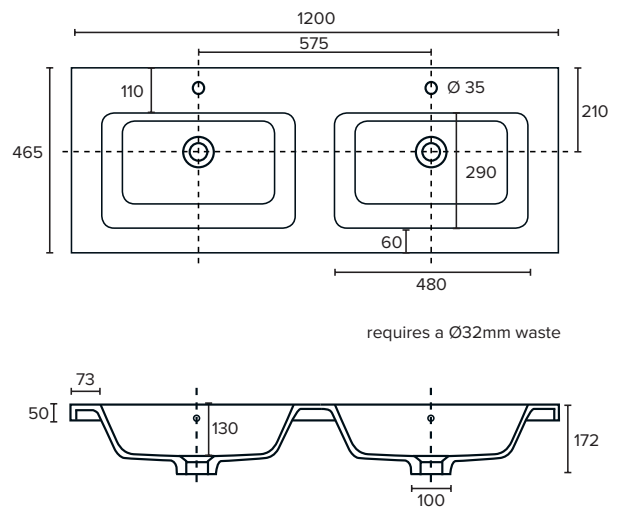

Ari

StoneCast with overflow
Gloss White - VA

W1200 x D465 x H50