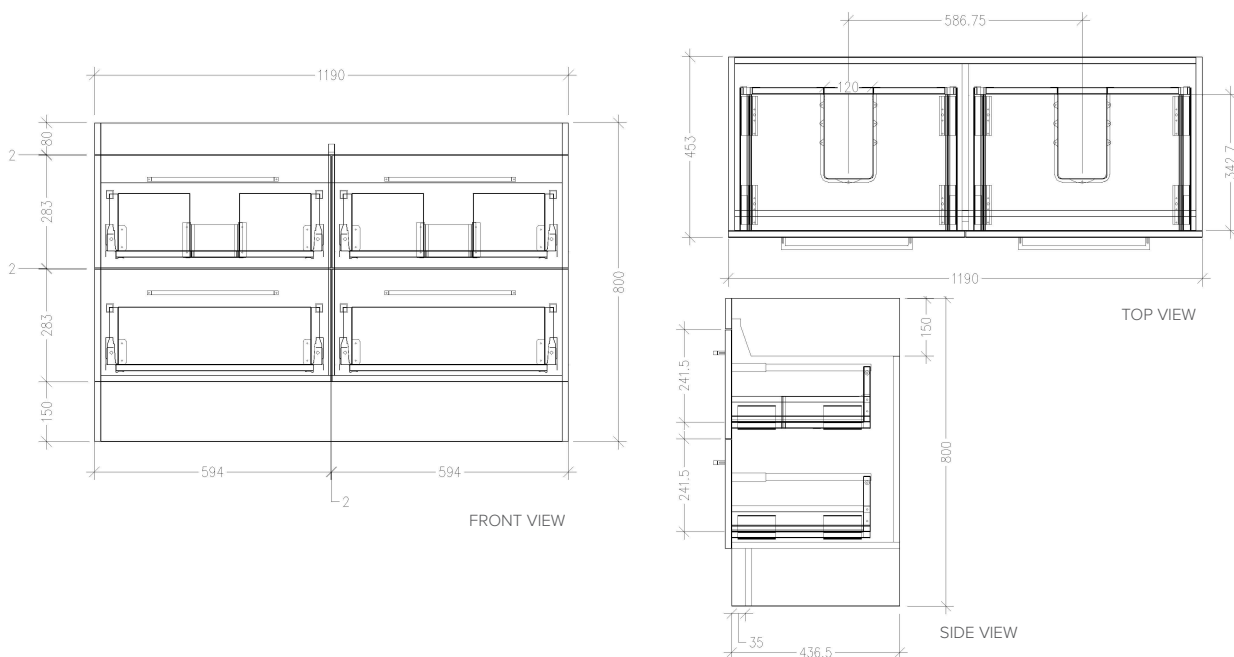

### Features

- Floorstanding
- 4 Drawers
- Double Basin
- Laminate Woodgrain & Solid Colours on MR Board
- Dimensions: H820 x W1200 x D465
- Floor plumbing provision has been allowed for with a 60mm space behind lower drawers. Note lower drawers DO NOT have plumbing cutouts and are designed to offer full storage space.
- **Optional: Floor plumbing waste provision in bottom drawers [88515] - Additional cost applies**

### Technical Details

Note: All measurements shown are in millimetres. Sizes are nominal.

## 1200mm Double Basin Options