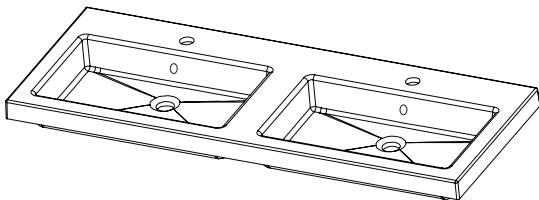

Ponti

StoneCast with overflow
Gloss White - PO

W1204 x D460 x H50