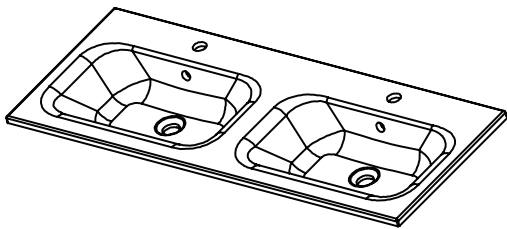

SPECIFICATION SHEET

1200mm Double Basin Options

Via

StoneCast with overflow
Gloss White - VIA
Matte White - VIAMW

W1210 x D460 x H20