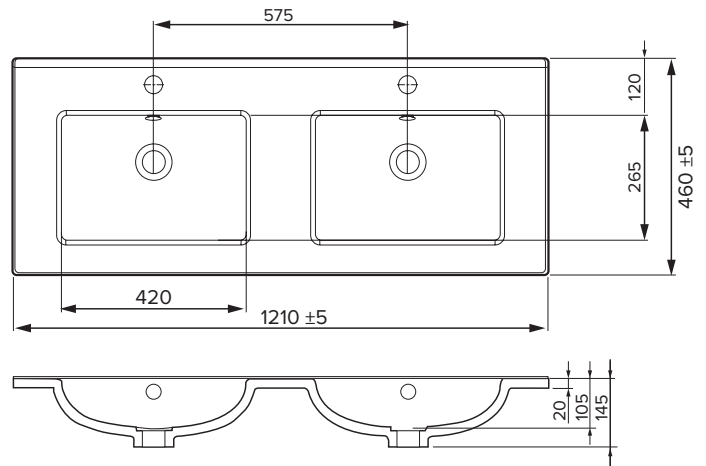

SPECIFICATION SHEET

1200mm Double Basin Options

Clasico

Vitreous China with overflow
Gloss White - VC

W1210 x D465 x H20