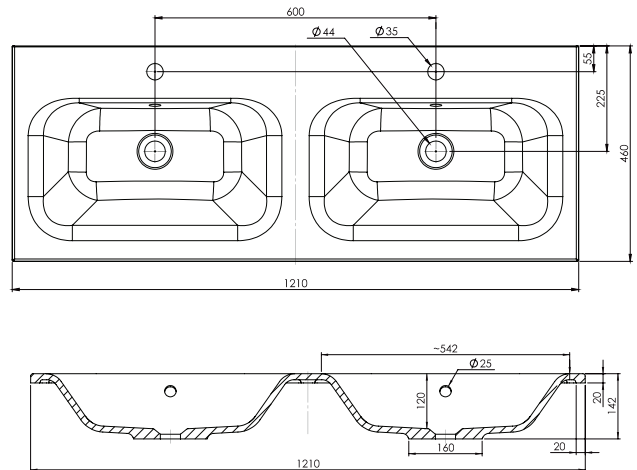

SPECIFICATION SHEET

1200mm Double Basin Options

Via

StoneCast with overflow
Gloss White - VIA
Matte White - VIAMW

W1210 x D460 x H20