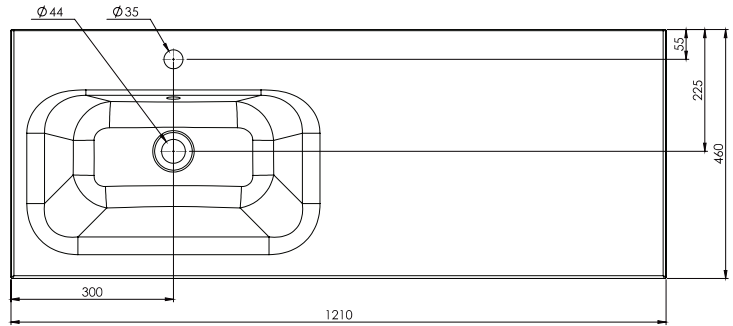

### Technical Details

Note: All measurements shown are in millimetres. Sizes are nominal.

## 1200mm Offset Basin Options

### Via Left Offset

StoneCast with overflow

Left Offset Basin

Gloss White - VIA

Matte White - VIAMW

W1210 x D460 x H20

### Via Right Offset

StoneCast with overflow

Left Offset Basin Gloss

White - VIA

Matte White - VIAMW

W1210 x D460 x H20