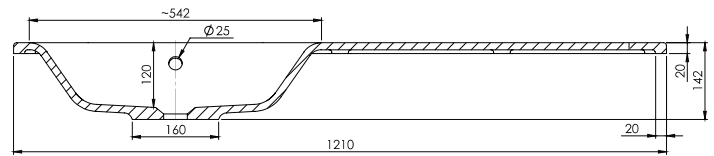

### Technical Details

Note: All measurements shown are in millimetres. Sizes are nominal.

### Via Left Offset

StoneCast with overflow

Left Offset Basin

Gloss White - VIA

Matte White - VIAMW

W1210 x D460 x H20

### Via Right Offset

StoneCast with overflow

Left Offset Basin Gloss

White - VIA

Matte White - VIAMW

W1210 x D460 x H20