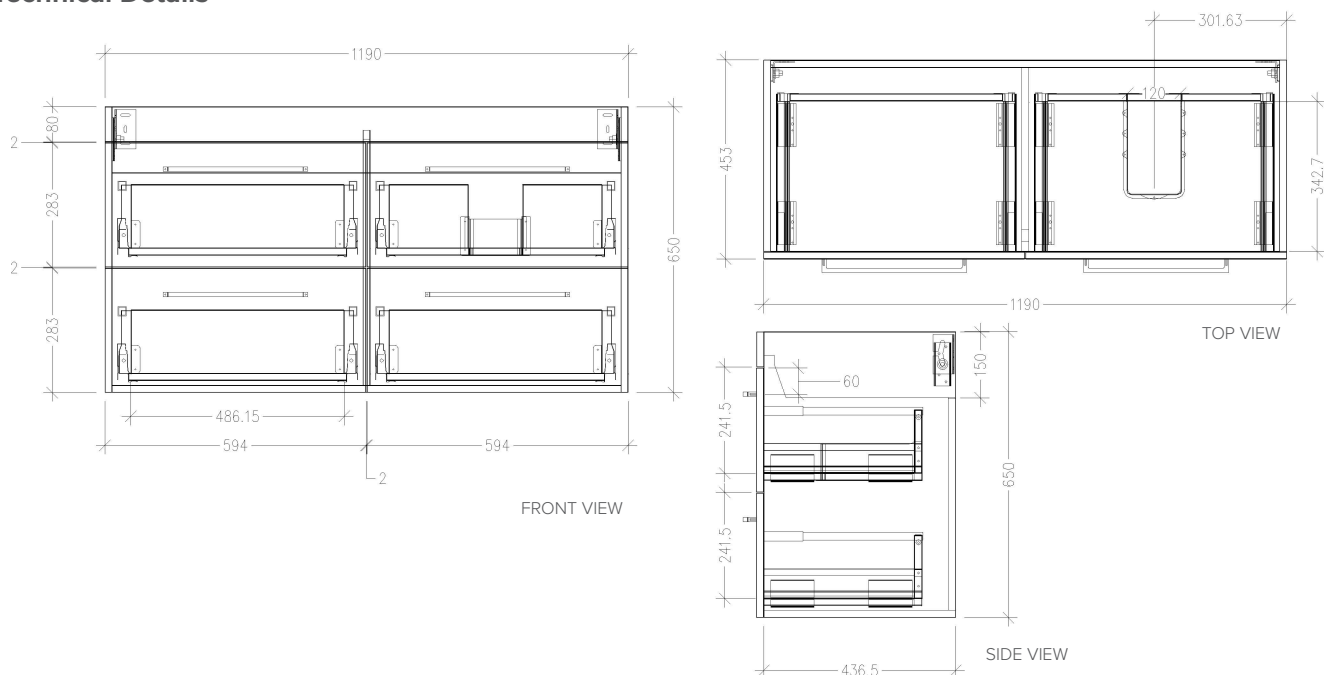

### Features

- Wall Hung
- 4 Drawers
- Left or Right Offset Basin - Waste shroud is in drawer matching basin position
- Laminate Woodgrain & Solid Colours on MR Board
- Dimensions: H670 x W1200 x D465
- Plumbing provision has been allowed for with a 60mm space behind lower drawers. Note lower drawers DO NOT have a plumbing cutout and are designed to offer full storage space.

### Technical Details

Note: All measurements shown are in millimetres. Sizes are nominal.

## 1200mm Offset Basin Options

### Via Left Offset

StoneCast with overflow

Left Offset Basin

Gloss White - VIA

Matte White - VIAMW

W1210 x D460 x H20