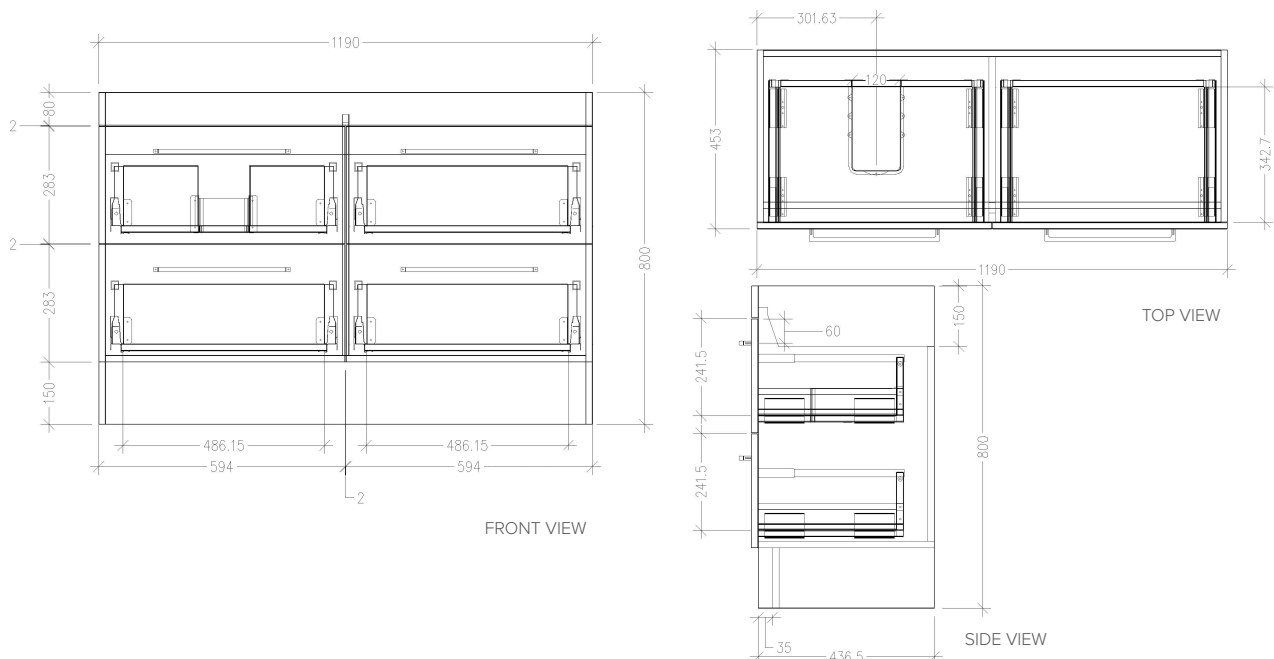

SPECIFICATION SHEET

Citi 1200 Floor Vanity, 4 Drawer, Offset Basin

Features

- Floorstanding
- 4 Drawers
- Left or Right Offset Basin - Waste shroud is in drawer matching basin position
- Laminate Woodgrain & Solid Colours on MR Board
- Dimensions: H820 x W1200 x D465
- Floor plumbing provision has been allowed for with a 60mm space behind lower drawers. Note lower drawers DO NOT have plumbing cutouts and are designed to offer full storage space.
- **Optional: Floor plumbing waste provision in bottom drawer [88515] - Additional cost applies**

Technical Details

Note: All measurements shown are in millimetres. Sizes are nominal.

SPECIFICATION SHEET

1200mm Offset Basin Options

Via Left Offset

StoneCast with overflow

Left Offset Basin

Gloss White - VIA

Matte White - VIAMW

W1210 x D460 x H20

Via Right Offset

StoneCast with overflow

Left Offset Basin Gloss

White - VIA

Matte White - VIAMW

W1210 x D460 x H20