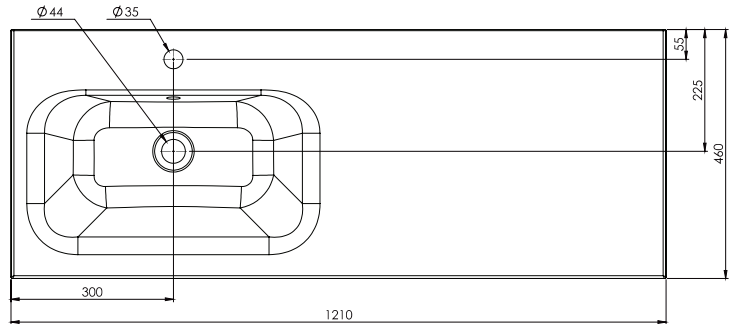

SPECIFICATION SHEET

Citi 1200 Floor Vanity, 4 Drawer, Offset Basin

Features

- Floorstanding
- 4 Drawers
- Left or Right Offset Basin - Waste shroud is in drawer matching basin position
- Laminate Woodgrain & Solid Colours on MR Board
- Dimensions: H820 x W1200 x D465
- Floor plumbing provision has been allowed for with a 60mm space behind lower drawers. Note lower drawers DO NOT have plumbing cutouts and are designed to offer full storage space.
- **Optional: Floor plumbing waste provision in bottom drawer [88515] - Additional cost applies**

Technical Details

Note: All measurements shown are in millimetres. Sizes are nominal.

SPECIFICATION SHEET

1200mm Offset Basin Options

Via Left Offset

StoneCast with overflow

Left Offset Basin

Gloss White - VIA

Matte White - VIAMW

W1210 x D460 x H20

Via Right Offset

StoneCast with overflow

Left Offset Basin Gloss

White - VIA

Matte White - VIAMW

W1210 x D460 x H20