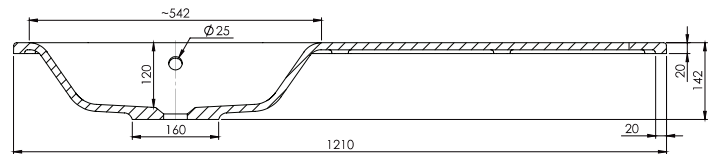

SPECIFICATION SHEET

Citi 1200 Floor Vanity, 4 Drawer, Offset Basin

Features

- Floorstanding
- 4 Drawers
- Left or Right Offset Basin - Waste shroud is in drawer matching basin position
- Laminate Woodgrain & Solid Colours on MR Board
- Dimensions: H820 x W1200 x D465
- Floor plumbing provision has been allowed for with a 60mm space behind lower drawers. Note lower drawers DO NOT have plumbing cutouts and are designed to offer full storage space.
- **Optional: Floor plumbing waste provision in bottom drawer [88515] - Additional cost applies**

Technical Details

Note: All measurements shown are in millimetres. Sizes are nominal.

SPECIFICATION SHEET

1200mm Offset Basin Options

Via Left Offset

StoneCast with overflow

Left Offset Basin

Gloss White - VIA

Matte White - VIAMW

W1210 x D460 x H20

Via Right Offset

StoneCast with overflow

Left Offset Basin Gloss

White - VIA

Matte White - VIAMW

W1210 x D460 x H20