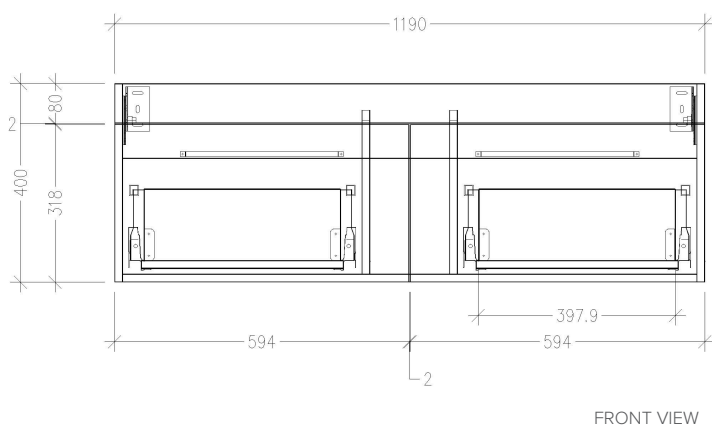

### Features

- Wall Hung
- 2 Drawers
- Single Basin
- Laminate Woodgrain & Solid Colours on MR Board
- Dimensions: H420 x W1200 x D465

### Technical Details

Note: All measurements shown are in millimetres. Sizes are nominal.

## 1200mm Single Basin Options