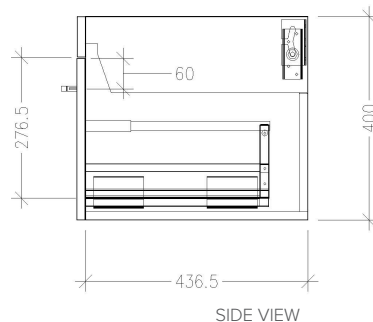

### Features

- Wall Hung
- 2 Drawers
- Single Basin
- Laminate Woodgrain & Solid Colours on MR Board
- Dimensions: H420 x W1200 x D465

### Technical Details

Note: All measurements shown are in millimetres. Sizes are nominal.

## 1200mm Single Basin Options