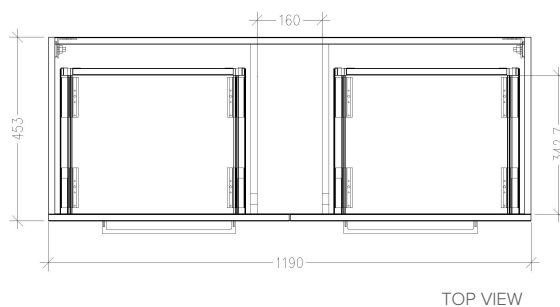

### Features

- Wall Hung
- 2 Drawers
- Single Basin
- Laminate Woodgrain & Solid Colours on MR Board
- Dimensions: H420 x W1200 x D465

### Technical Details

Note: All measurements shown are in millimetres. Sizes are nominal.

## 1200mm Single Basin Options