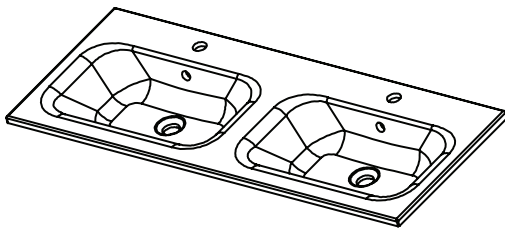

SPECIFICATION SHEET

Citi 1200mm 2 Drawer Double Basin Wall Vanity

Features

- Wall Hung
- 2 Drawers
- Double Basin
- Laminate Woodgrain & Solid Colours on MR Board
- Dimensions: H420 x W1200 x D465

Colour Options with Code

Technical Details

Note: All measurements shown are in millimetres. Sizes are nominal.

SPECIFICATION SHEET

1200mm Double Basin Options

Via

StoneCast with overflow
 Gloss White - VIA
 Matte White - VIAMW

W1210 x D460 x H20

Ponti

StoneCast with overflow
 Gloss White - PO

W1204 x D460 x H50

Ari

StoneCast with overflow
 Gloss White - VA

W1200 x D465 x H50

SPECIFICATION SHEET

1200mm Double Basin Options

Clasico

Vitreous China with overflow
Gloss White - VC

W1210 x D465 x H20

Vercelli

Vitreous China with overflow
Gloss White - VE

W1216 x D460 x H15