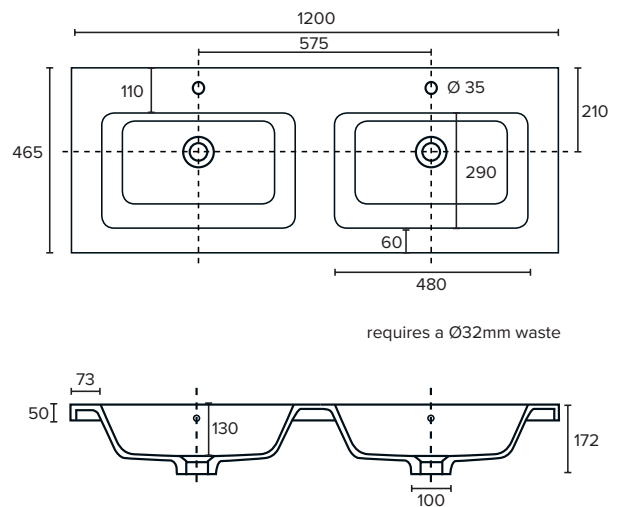

SPECIFICATION SHEET

Citi 1200mm 2 Drawer Double Basin Wall Vanity

Features

- Wall Hung
- 2 Drawers
- Double Basin
- Laminate Woodgrain & Solid Colours on MR Board
- Dimensions: H420 x W1200 x D465

Colour Options with Code

Technical Details

Note: All measurements shown are in millimetres. Sizes are nominal.

SPECIFICATION SHEET

1200mm Double Basin Options

Via

StoneCast with overflow
 Gloss White - VIA
 Matte White - VIAMW

W1210 x D460 x H20

Ponti

StoneCast with overflow
 Gloss White - PO

W1204 x D460 x H50

Ari

StoneCast with overflow
 Gloss White - VA

W1200 x D465 x H50

SPECIFICATION SHEET

1200mm Double Basin Options

Clasico

Vitreous China with overflow
Gloss White - VC

W1210 x D465 x H20

Vercelli

Vitreous China with overflow
Gloss White - VE

W1216 x D460 x H15