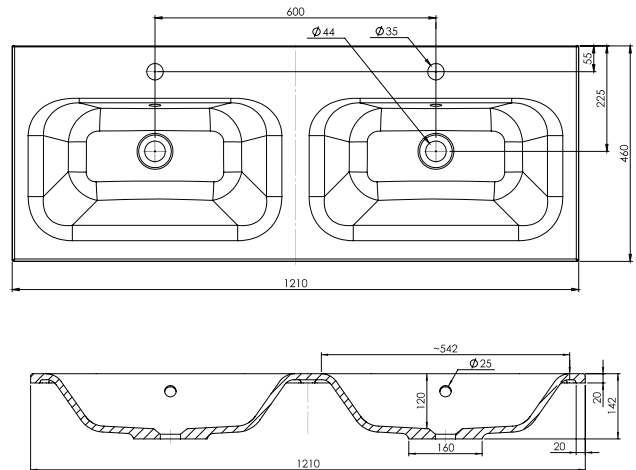

SPECIFICATION SHEET

Citi 1200mm 2 Drawer Double Basin Wall Vanity

Features

- Wall Hung
- 2 Drawers
- Double Basin
- Laminate Woodgrain & Solid Colours on MR Board
- Dimensions: H420 x W1200 x D465

Colour Options with Code

Technical Details

Note: All measurements shown are in millimetres. Sizes are nominal.

SPECIFICATION SHEET

1200mm Double Basin Options

Via

StoneCast with overflow
 Gloss White - VIA
 Matte White - VIAMW

W1210 x D460 x H20

Ponti

StoneCast with overflow
 Gloss White - PO

W1204 x D460 x H50

Ari

StoneCast with overflow
 Gloss White - VA

W1200 x D465 x H50

SPECIFICATION SHEET

1200mm Double Basin Options

Clasico

Vitreous China with overflow
Gloss White - VC

W1210 x D465 x H20

Vercelli

Vitreous China with overflow
Gloss White - VE

W1216 x D460 x H15