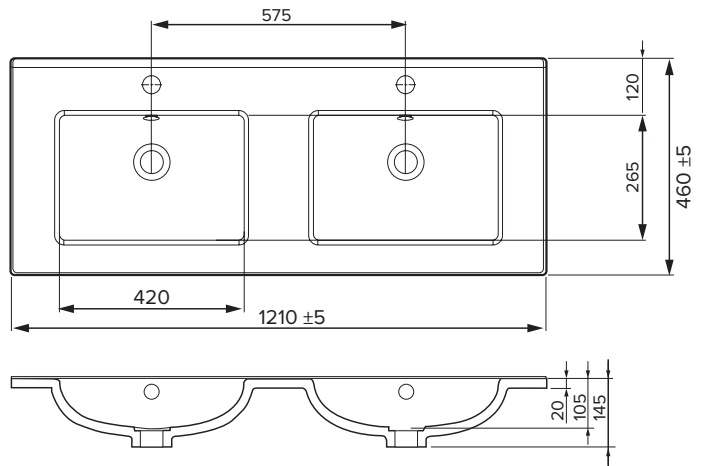

SPECIFICATION SHEET

Citi 1200mm 2 Drawer Double Basin Wall Vanity

Features

- Wall Hung
- 2 Drawers
- Double Basin
- Laminate Woodgrain & Solid Colours on MR Board
- Dimensions: H420 x W1200 x D465

Colour Options with Code

Technical Details

Note: All measurements shown are in millimetres. Sizes are nominal.

SPECIFICATION SHEET

1200mm Double Basin Options

Via

StoneCast with overflow
 Gloss White - VIA
 Matte White - VIAMW

W1210 x D460 x H20

Ponti

StoneCast with overflow
 Gloss White - PO

W1204 x D460 x H50

Ari

StoneCast with overflow
 Gloss White - VA

W1200 x D465 x H50

SPECIFICATION SHEET

1200mm Double Basin Options

Clasico

Vitreous China with overflow
Gloss White - VC

W1210 x D465 x H20

Vercelli

Vitreous China with overflow
Gloss White - VE

W1216 x D460 x H15