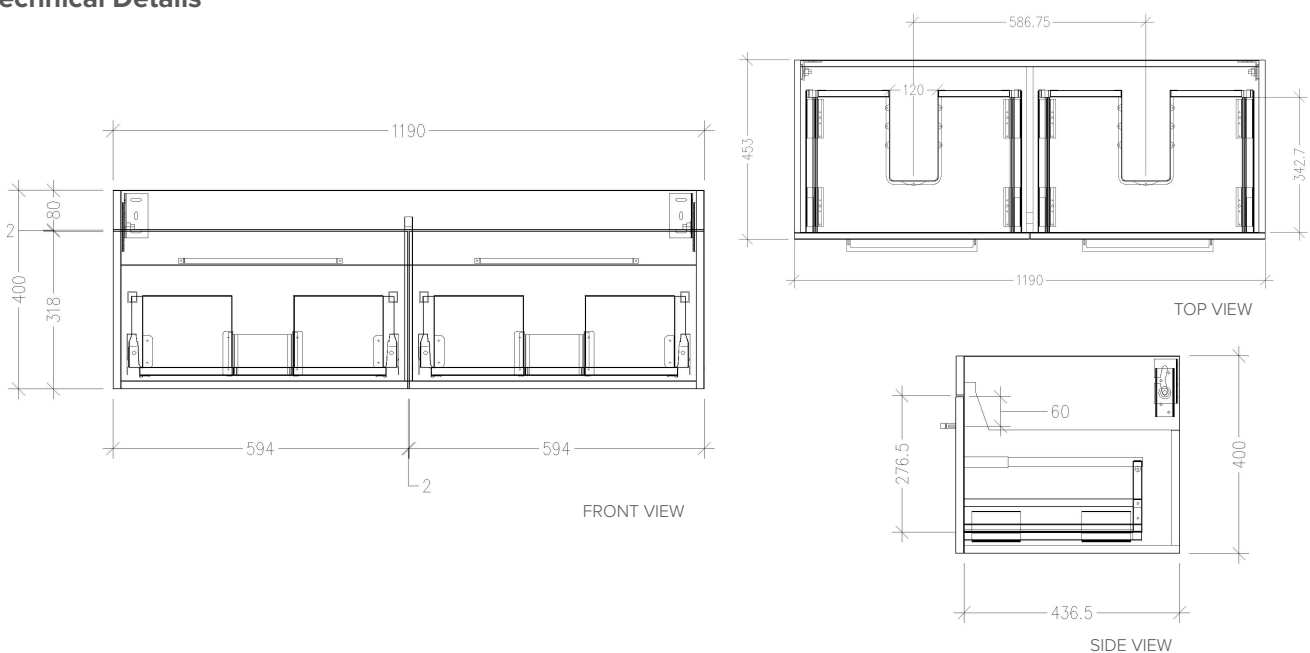

SPECIFICATION SHEET

Citi 1200mm 2 Drawer Double Basin Wall Vanity

Features

- Wall Hung
- 2 Drawers
- Double Basin
- Laminate Woodgrain & Solid Colours on MR Board
- Dimensions: H420 x W1200 x D465

Colour Options with Code

Technical Details

Note: All measurements shown are in millimetres. Sizes are nominal.

SPECIFICATION SHEET

1200mm Double Basin Options

Via

StoneCast with overflow
 Gloss White - VIA
 Matte White - VIAMW

W1210 x D460 x H20

Ponti

StoneCast with overflow
 Gloss White - PO

W1204 x D460 x H50

Ari

StoneCast with overflow
 Gloss White - VA

W1200 x D465 x H50

SPECIFICATION SHEET

1200mm Double Basin Options

Clasico

Vitreous China with overflow
Gloss White - VC

W1210 x D465 x H20

Vercelli

Vitreous China with overflow
Gloss White - VE

W1216 x D460 x H15