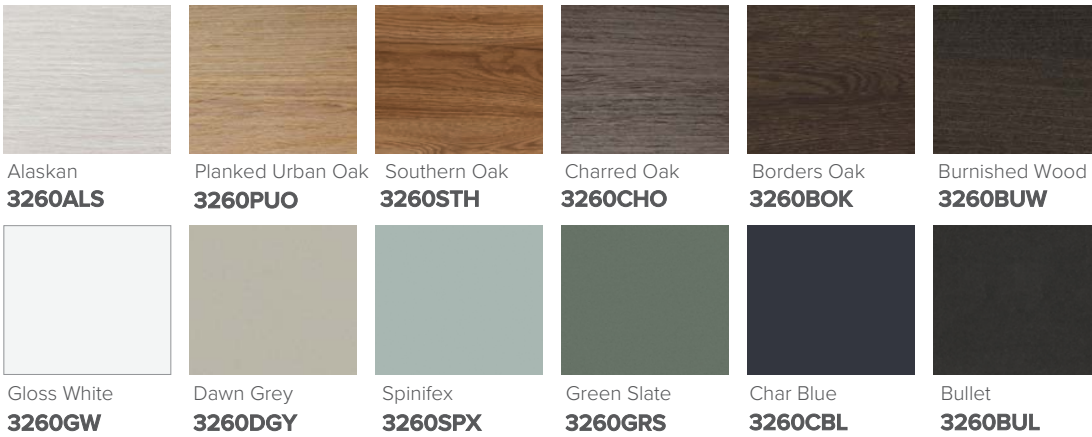

SPECIFICATION SHEET

Citi 1200mm 2 Drawer Double Basin Wall Vanity

Features

- Wall Hung
- 2 Drawers
- Double Basin
- Laminate Woodgrain & Solid Colours on MR Board
- Dimensions: H420 x W1200 x D465

Colour Options with Code

Technical Details

Note: All measurements shown are in millimetres. Sizes are nominal.

SPECIFICATION SHEET

1200mm Double Basin Options

Via

StoneCast with overflow
 Gloss White - VIA
 Matte White - VIAMW

W1210 x D460 x H20

Ponti

StoneCast with overflow
 Gloss White - PO

W1204 x D460 x H50

Ari

StoneCast with overflow
 Gloss White - VA

W1200 x D465 x H50

SPECIFICATION SHEET

1200mm Double Basin Options

Clasico

Vitreous China with overflow
Gloss White - VC

W1210 x D465 x H20

Vercelli

Vitreous China with overflow
Gloss White - VE

W1216 x D460 x H15