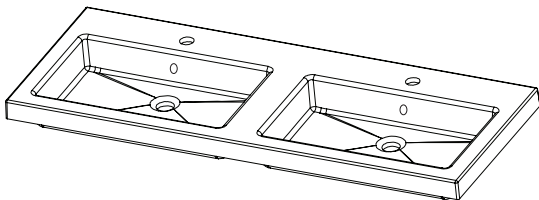

SPECIFICATION SHEET

Citi 1200mm 2 Drawer Double Basin Wall Vanity

Features

- Wall Hung
- 2 Drawers
- Double Basin
- Laminate Woodgrain & Solid Colours on MR Board
- Dimensions: H420 x W1200 x D465

Colour Options with Code

Technical Details

Note: All measurements shown are in millimetres. Sizes are nominal.

SPECIFICATION SHEET

1200mm Double Basin Options

Via

StoneCast with overflow
 Gloss White - VIA
 Matte White - VIAMW

W1210 x D460 x H20

Ponti

StoneCast with overflow
 Gloss White - PO

W1204 x D460 x H50

Ari

StoneCast with overflow
 Gloss White - VA

W1200 x D465 x H50

SPECIFICATION SHEET

1200mm Double Basin Options