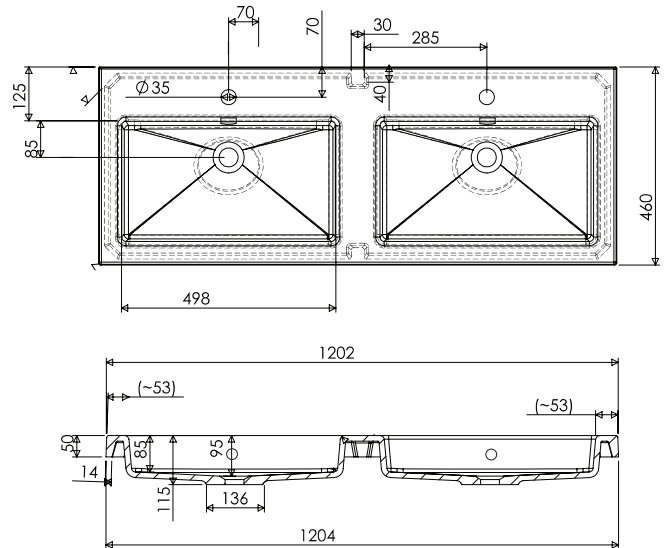

SPECIFICATION SHEET

Citi 1200mm 2 Drawer Double Basin Wall Vanity

Features

- Wall Hung
- 2 Drawers
- Double Basin
- Laminate Woodgrain & Solid Colours on MR Board
- Dimensions: H420 x W1200 x D465

Colour Options with Code

Technical Details

Note: All measurements shown are in millimetres. Sizes are nominal.

SPECIFICATION SHEET

1200mm Double Basin Options

Via

StoneCast with overflow
 Gloss White - VIA
 Matte White - VIAMW

W1210 x D460 x H20

Ponti

StoneCast with overflow
 Gloss White - PO

W1204 x D460 x H50

Ari

StoneCast with overflow
 Gloss White - VA

W1200 x D465 x H50

SPECIFICATION SHEET

1200mm Double Basin Options

Clasico

Vitreous China with overflow
Gloss White - VC

W1210 x D465 x H20

Vercelli

Vitreous China with overflow
Gloss White - VE

W1216 x D460 x H15