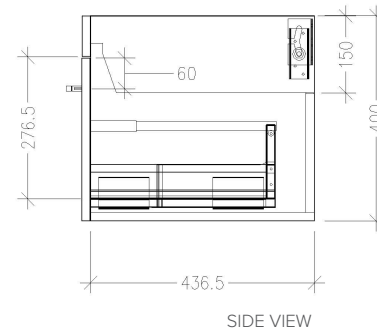

SPECIFICATION SHEET

Citi 1200 Wall Vanity, 2 Drawer, Offset Basin

Features

- Wall Hung
- 2 Drawers
- Left or Right Offset Basin
- Laminate Woodgrain & Solid Colours on MR Board
- Dimensions: H420 x W1200 x D465

Technical Details

Note: All measurements shown are in millimetres. Sizes are nominal.

SPECIFICATION SHEET

1200mm Offset Basin Options

Via Left Offset

StoneCast with overflow

Left Offset Basin

Gloss White - VIA

Matte White - VIAMW

W1210 x D460 x H20

Via Right Offset

StoneCast with overflow

Left Offset Basin Gloss

White - VIA

Matte White - VIAMW

W1210 x D460 x H20