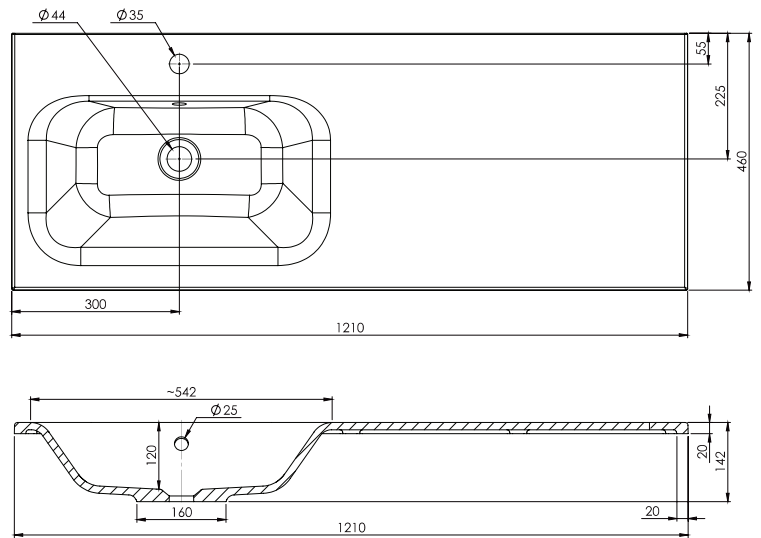

SPECIFICATION SHEET

Citi 1200 Wall Vanity, 2 Drawer, Offset Basin

Features

- Wall Hung
- 2 Drawers
- Left or Right Offset Basin
- Laminate Woodgrain & Solid Colours on MR Board
- Dimensions: H420 x W1200 x D465

Technical Details

Note: All measurements shown are in millimetres. Sizes are nominal.

SPECIFICATION SHEET

1200mm Offset Basin Options

Via Left Offset

StoneCast with overflow

Left Offset Basin

Gloss White - VIA

Matte White - VIAMW

W1210 x D460 x H20

Via Right Offset

StoneCast with overflow

Left Offset Basin Gloss

White - VIA

Matte White - VIAMW

W1210 x D460 x H20