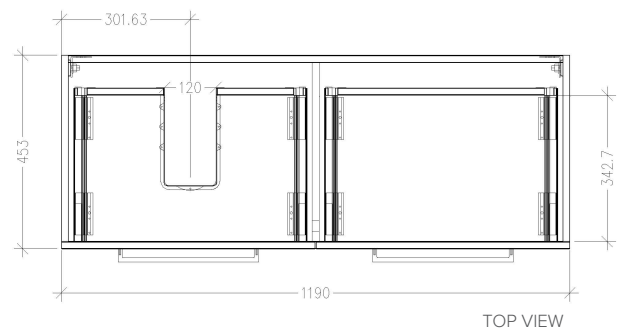

SPECIFICATION SHEET

Citi 1200 Wall Vanity, 2 Drawer, Offset Basin

Features

- Wall Hung
- 2 Drawers
- Left or Right Offset Basin
- Laminate Woodgrain & Solid Colours on MR Board
- Dimensions: H420 x W1200 x D465

Technical Details

Note: All measurements shown are in millimetres. Sizes are nominal.

SPECIFICATION SHEET

1200mm Offset Basin Options

Via Left Offset

StoneCast with overflow

Left Offset Basin

Gloss White - VIA

Matte White - VIAMW

W1210 x D460 x H20

Via Right Offset

StoneCast with overflow

Left Offset Basin Gloss

White - VIA

Matte White - VIAMW

W1210 x D460 x H20