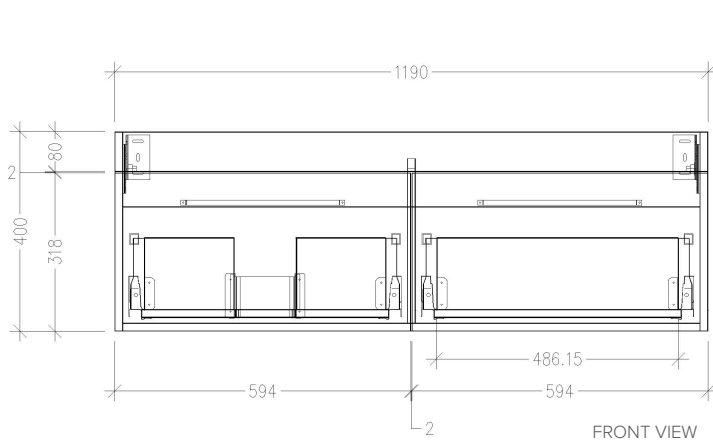

SPECIFICATION SHEET

Citi 1200 Wall Vanity, 2 Drawer, Offset Basin

Features

- Wall Hung
- 2 Drawers
- Left or Right Offset Basin
- Laminate Woodgrain & Solid Colours on MR Board
- Dimensions: H420 x W1200 x D465

Technical Details

Note: All measurements shown are in millimetres. Sizes are nominal.

SPECIFICATION SHEET

1200mm Offset Basin Options

Via Left Offset

StoneCast with overflow

Left Offset Basin

Gloss White - VIA

Matte White - VIAMW

W1210 x D460 x H20

Via Right Offset

StoneCast with overflow

Left Offset Basin Gloss

White - VIA

Matte White - VIAMW

W1210 x D460 x H20