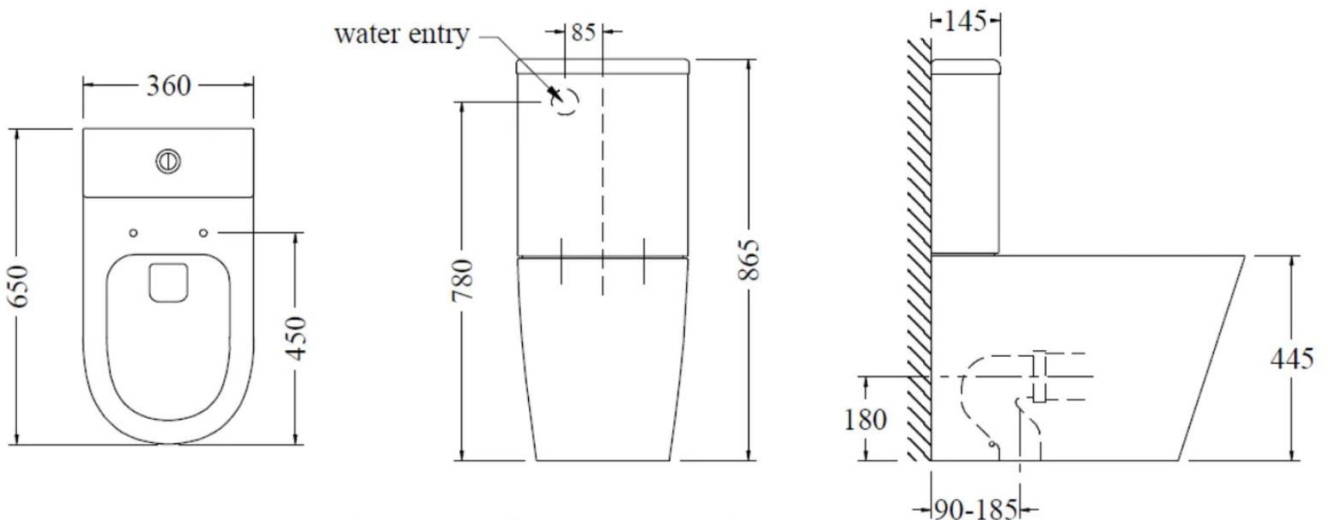

CODE

CODE PURE OVERHEIGHT BTW TOILET SUITE - 3 COLOURS

- WELS 4 Star, 4.5L/Full, 3L/Half
- High Quality Vitreous China
- Soft close, heavy duty toilet seat
- Comes with Chrome buttons and hinges. Matching coloured hinges and buttons available
- Rimless Pure Flushing Technology
- Easy to clean surface.

- Comes with standard 90-185mm setout, optional 60-145, 145-220 setouts available.
- Top inlet only
- 10 Year warranty; 2-year warranty on seat

Optional S-pan adaptor is available : CPC 60-145, CPC145-220