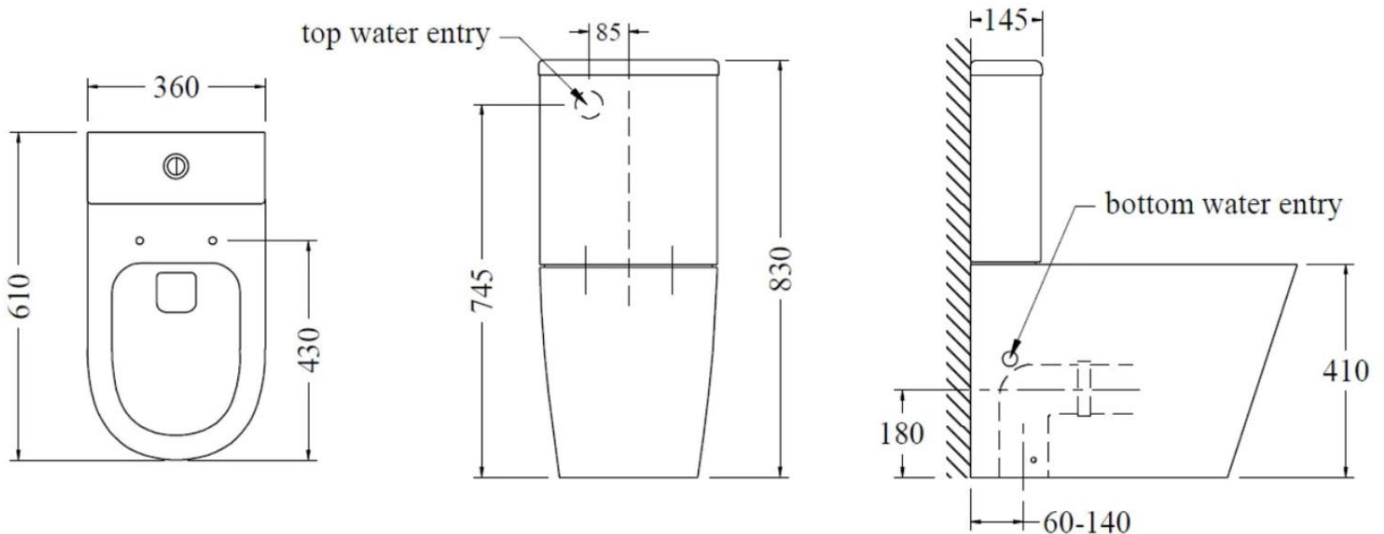

# CODE PURE STANDARD BTW TOILET SUITE - 3 COLOURS

- WELS 4 Star, 4.5L/Full, 3L/Half
- High Quality Vitreous China
- Soft close, heavy duty toilet seat
- Comes with Chrome buttons and hinges. Matching coloured hinges and buttons available
- Rimless Pure Power Flushing Technology
- Easy to clean surface.

- P or S trap
- Comes with standard 60-140mm setout, optional 90-160, 145-200 setouts available.
- White Gloss: Universal Bottom or Top Inlet
- Matte Black/White/Grey: Top inlet only
- 10 Year warranty; 2-year warranty on seat

Optional S-pan adaptor is available : CPC 90-160, CPC 145-200