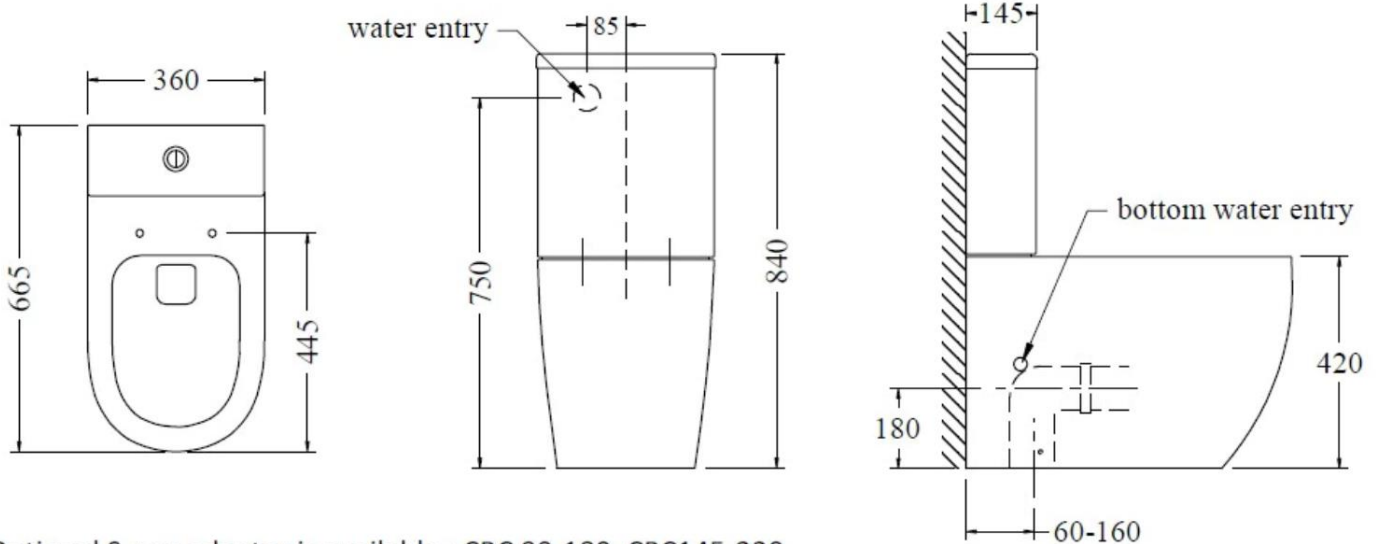

CODE

CODE FLOW STANDARD BTW TOILET SUITE

- WELS 4 Star, 4.5L/Full, 3L/Half
- High Quality Vitreous China
- Soft close, heavy duty toilet seat
- Comes with Chrome buttons and hinges.
Matching coloured hinges and buttons available
- Easy to clean surface

- P or S trap
- Comes with standard 60-160mm setout, optional 90-180, 145-200 setouts available
- White Gloss: Universal Bottom or Top Inlet
- Matte Black/White: Top inlet only
- 10 Year warranty; 2 year warranty on seat

Optional S-pan adaptor is available : CPC 90-180, CPC145-220