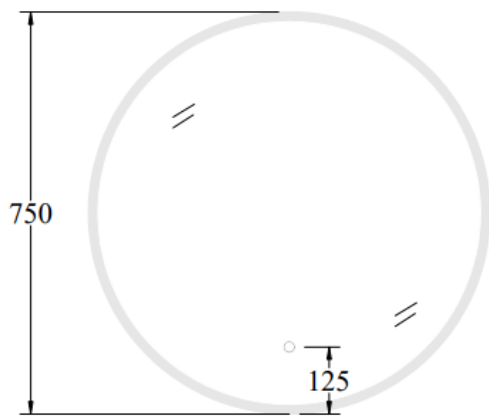

Technical Details

Line drawings below

650mm	30Watts / 1000lumens
750mm	30Watts / 1150lumens
900mm	42Watts / 1400lumens
1100mm	42Watts / 1700lumens

Note: all specifications and dimensions are correct at time of publication however are subject to change without notice. Please refer to physical product prior to installation.

CODE

the **tile depot**

Front

Back

Front

Back

Note: all specifications and dimensions are correct at time of publication however are subject to change without notice. Please refer to physical product prior to installation.