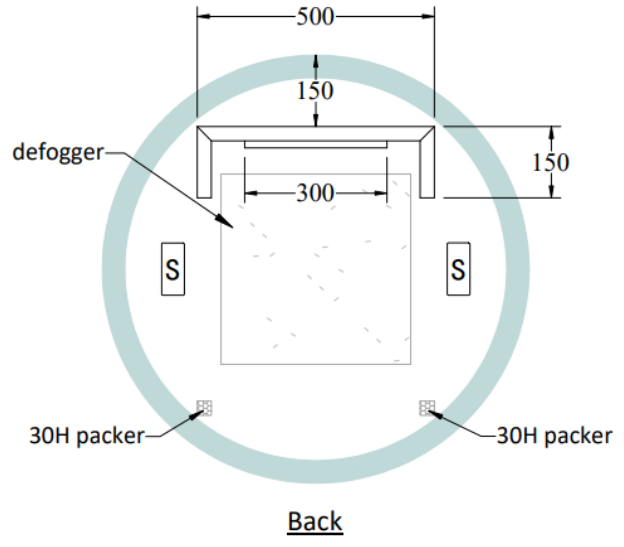

Technical Details

Line drawings below

650mm	30Watts / 1000lumens
750mm	30Watts / 1150lumens
900mm	42Watts / 1400lumens
1100mm	42Watts / 1700lumens

Note: all specifications and dimensions are correct at time of publication however are subject to change without notice. Please refer to physical product prior to installation.

CODE

the **tile depot**

Front

Back

Front

Back

Note: all specifications and dimensions are correct at time of publication however are subject to change without notice. Please refer to physical product prior to installation.