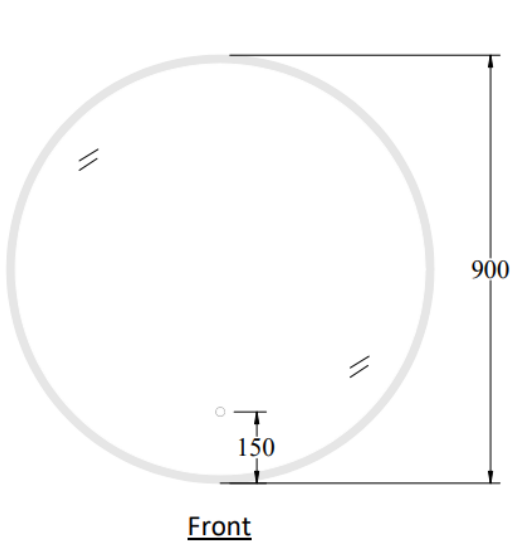

Technical Details

Line drawings below

650mm	30Watts / 1000lumens
750mm	30Watts / 1150lumens
900mm	42Watts / 1400lumens
1100mm	42Watts / 1700lumens

Note: all specifications and dimensions are correct at time of publication however are subject to change without notice. Please refer to physical product prior to installation.

CODE

the **tile depot**

Front

Back

Front

Back

Note: all specifications and dimensions are correct at time of publication however are subject to change without notice. Please refer to physical product prior to installation.