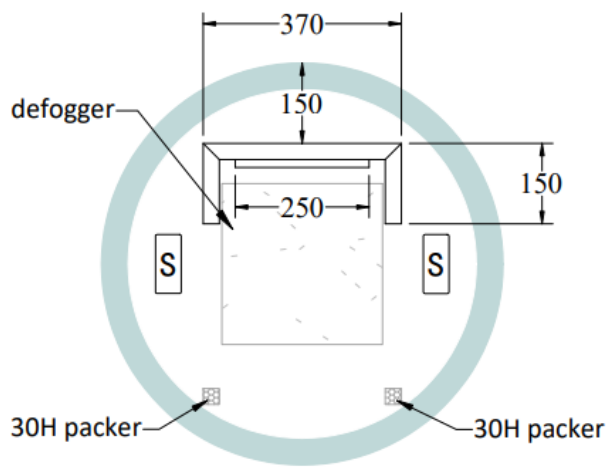

Solace LED Demister Mirror Round – Multiple Sizes

Product Code: CM-SR650, CM-SR750, CM-SR900, CM-SR1100

Features

- Available in Colours: Black, White, IP44 Rating
- 5 Year Warranty
- Built in Demister Pad
- Built in Wireless Speakers (Connect with Bluetooth)
- Touch Sensor Dimmer (Hold down to make Dim and Brighten the LED mirror)
- Touch on and off button
- 5mm Copper Free Mirror with Safety Film
- Warm 3500K
- Aluminum fixing brackets
- IP44 Rating
- Note: The light & demister do not have to be on to use the music/wireless speaker function. However there must be power to the unit.

Technical Details

Line drawings below

650mm	30Watts / 1000lumens
750mm	30Watts / 1150lumens
900mm	42Watts / 1400lumens
1100mm	42Watts / 1700lumens

Note: all specifications and dimensions are correct at time of publication however are subject to change without notice. Please refer to physical product prior to installation.

CODE

the **tile depot**

Front

Back

Front

Back

Note: all specifications and dimensions are correct at time of publication however are subject to change without notice. Please refer to physical product prior to installation.