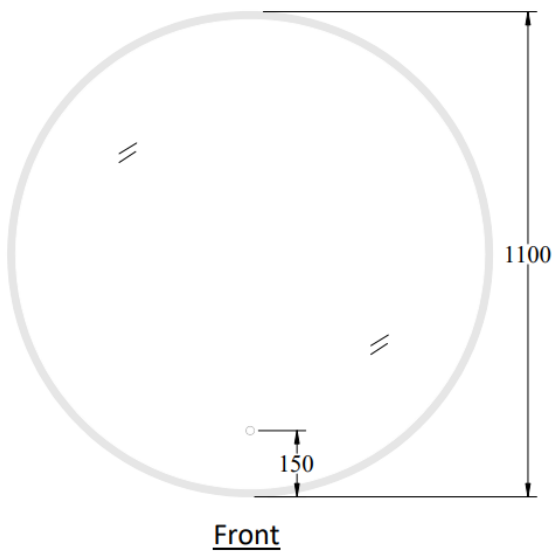

Technical Details

Line drawings below

650mm	30Watts / 1000lumens
750mm	30Watts / 1150lumens
900mm	42Watts / 1400lumens
1100mm	42Watts / 1700lumens

Note: all specifications and dimensions are correct at time of publication however are subject to change without notice. Please refer to physical product prior to installation.

CODE

the **tile depot**

Front

Back

Front

Back

Note: all specifications and dimensions are correct at time of publication however are subject to change without notice. Please refer to physical product prior to installation.