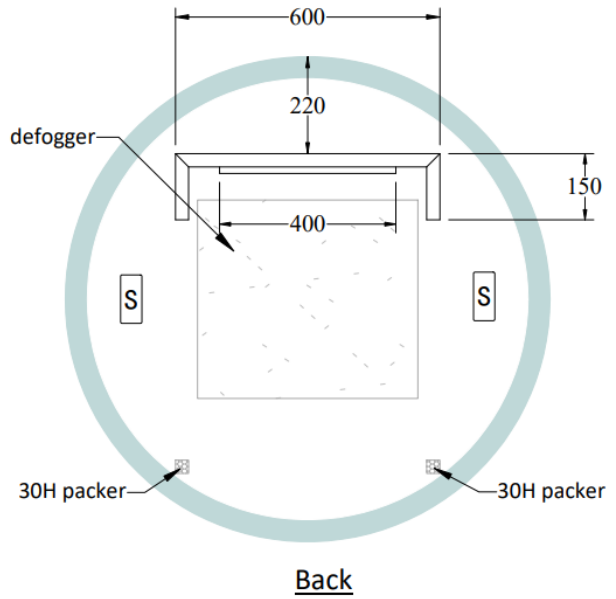

Technical Details

Line drawings below

650mm	30Watts / 1000lumens
750mm	30Watts / 1150lumens
900mm	42Watts / 1400lumens
1100mm	42Watts / 1700lumens

Note: all specifications and dimensions are correct at time of publication however are subject to change without notice. Please refer to physical product prior to installation.

CODE

the **tile depot**

Front

Back

Front

Back

Note: all specifications and dimensions are correct at time of publication however are subject to change without notice. Please refer to physical product prior to installation.