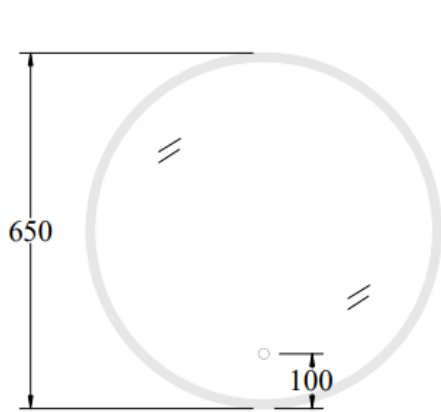

Solace LED Demister Mirror Round – Multiple Sizes

Product Code: CM-SR650, CM-SR750, CM-SR900, CM-SR1100

Features

- Available in Colours: Black, White, IP44 Rating
- 5 Year Warranty
- Built in Demister Pad
- Built in Wireless Speakers (Connect with Bluetooth)
- Touch Sensor Dimmer (Hold down to make Dim and Brighten the LED mirror)
- Touch on and off button
- 5mm Copper Free Mirror with Safety Film
- Warm 3500K
- Aluminum fixing brackets
- IP44 Rating
- Note: The light & demister do not have to be on to use the music/wireless speaker function. However there must be power to the unit.

Technical Details

Line drawings below

650mm	30Watts / 1000lumens
750mm	30Watts / 1150lumens
900mm	42Watts / 1400lumens
1100mm	42Watts / 1700lumens

Note: all specifications and dimensions are correct at time of publication however are subject to change without notice. Please refer to physical product prior to installation.

CODE

the **tile depot**

Front

Back

Front

Back

Note: all specifications and dimensions are correct at time of publication however are subject to change without notice. Please refer to physical product prior to installation.