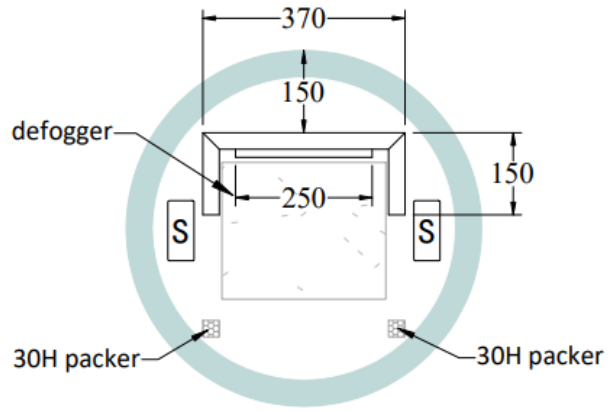

Solace LED Demister Mirror Round – Multiple Sizes

Product Code: CM-SR650, CM-SR750, CM-SR900, CM-SR1100

Features

- Available in Colours: Black, White, IP44 Rating
- 5 Year Warranty
- Built in Demister Pad
- Built in Wireless Speakers (Connect with Bluetooth)
- Touch Sensor Dimmer (Hold down to make Dim and Brighten the LED mirror)
- Touch on and off button
- 5mm Copper Free Mirror with Safety Film
- Warm 3500K
- Aluminum fixing brackets
- IP44 Rating
- Note: The light & demister do not have to be on to use the music/wireless speaker function. However there must be power to the unit.

Technical Details

Line drawings below

650mm	30Watts / 1000lumens
750mm	30Watts / 1150lumens
900mm	42Watts / 1400lumens
1100mm	42Watts / 1700lumens

Note: all specifications and dimensions are correct at time of publication however are subject to change without notice. Please refer to physical product prior to installation.

CODE

the **tile depot**

Front

Back

Front

Back

Note: all specifications and dimensions are correct at time of publication however are subject to change without notice. Please refer to physical product prior to installation.