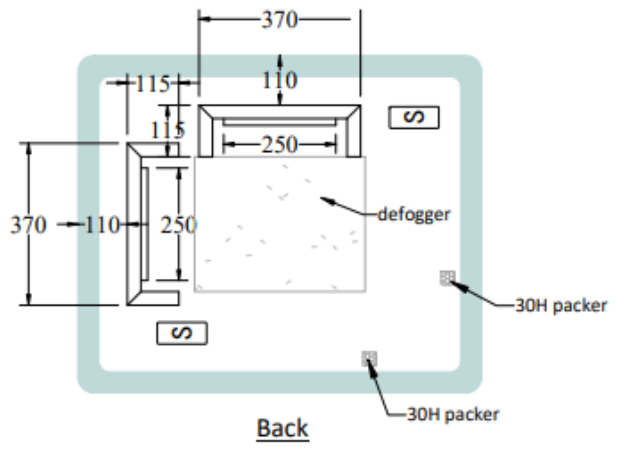

Note: all specifications and dimensions are correct at time of publication however are subject to change without notice. Please refer to physical product prior to installation.