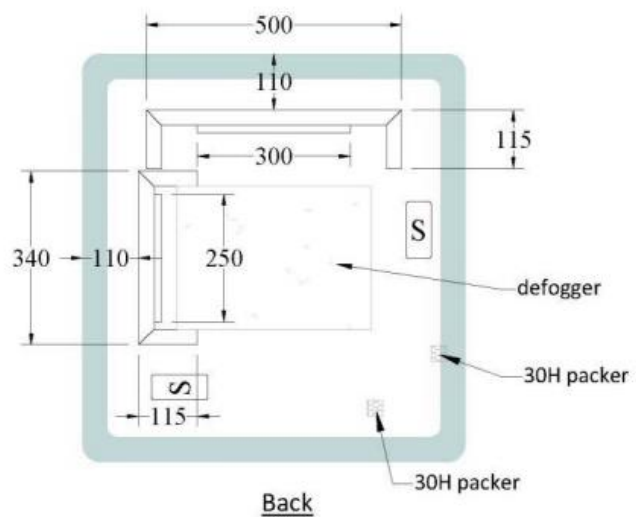

Note: all specifications and dimensions are correct at time of publication however are subject to change without notice. Please refer to physical product prior to installation.