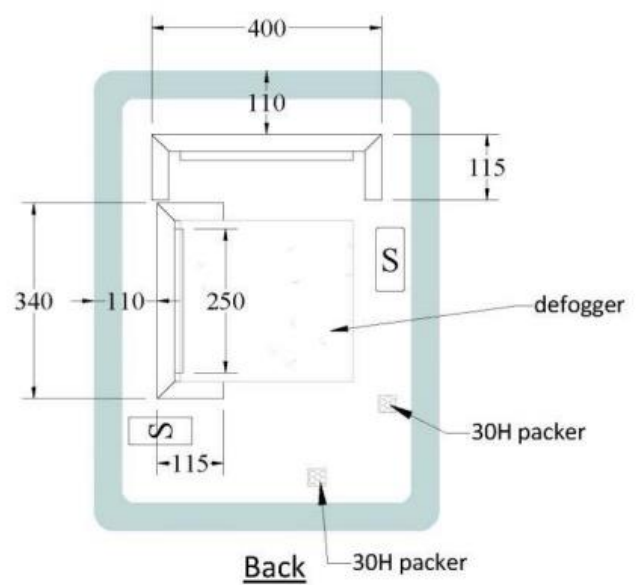

Note: all specifications and dimensions are correct at time of publication however are subject to change without notice. Please refer to physical product prior to installation.