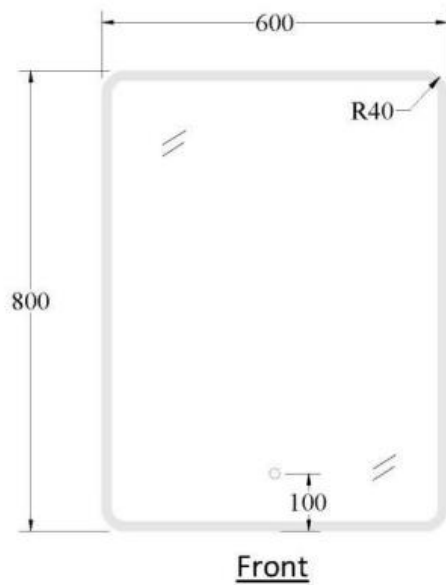

Note: all specifications and dimensions are correct at time of publication however are subject to change without notice. Please refer to physical product prior to installation.