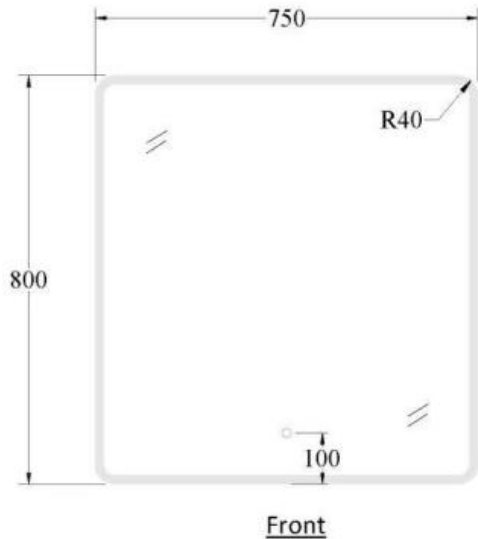

Note: all specifications and dimensions are correct at time of publication however are subject to change without notice. Please refer to physical product prior to installation.