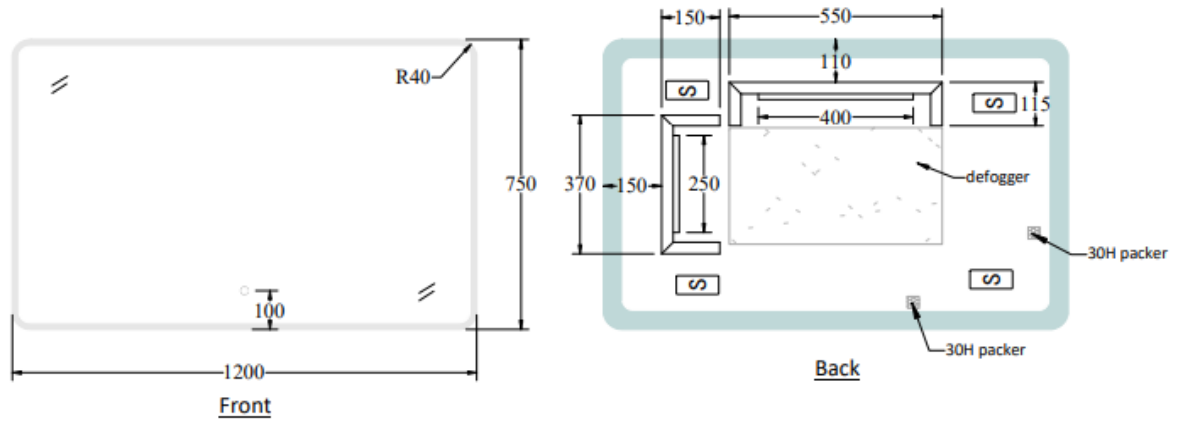

Note: all specifications and dimensions are correct at time of publication however are subject to change without notice. Please refer to physical product prior to installation.