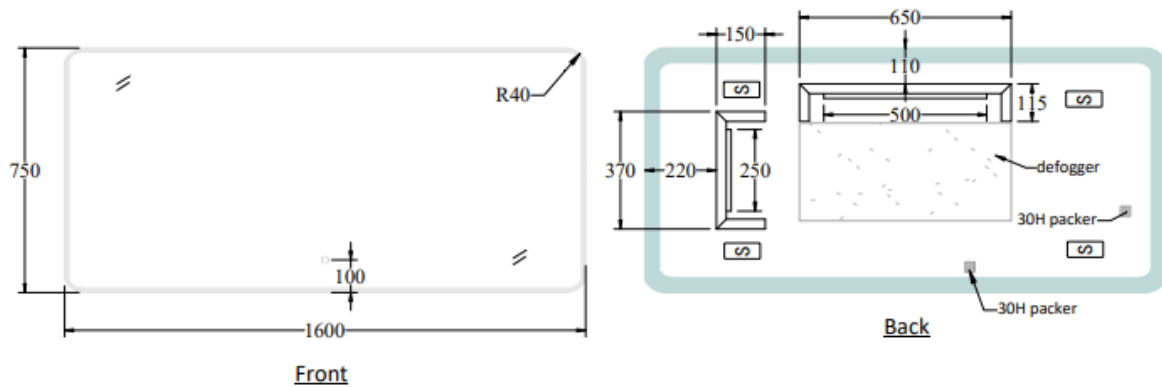

Note: all specifications and dimensions are correct at time of publication however are subject to change without notice. Please refer to physical product prior to installation.