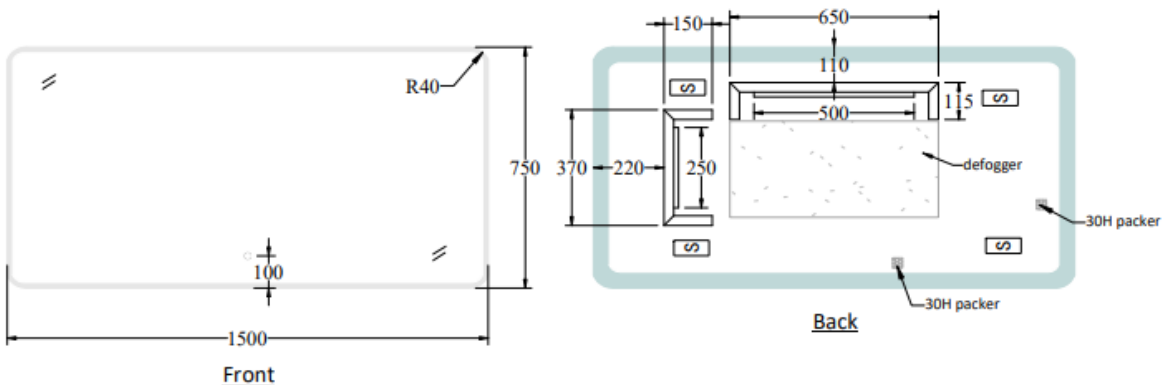

Note: all specifications and dimensions are correct at time of publication however are subject to change without notice. Please refer to physical product prior to installation.