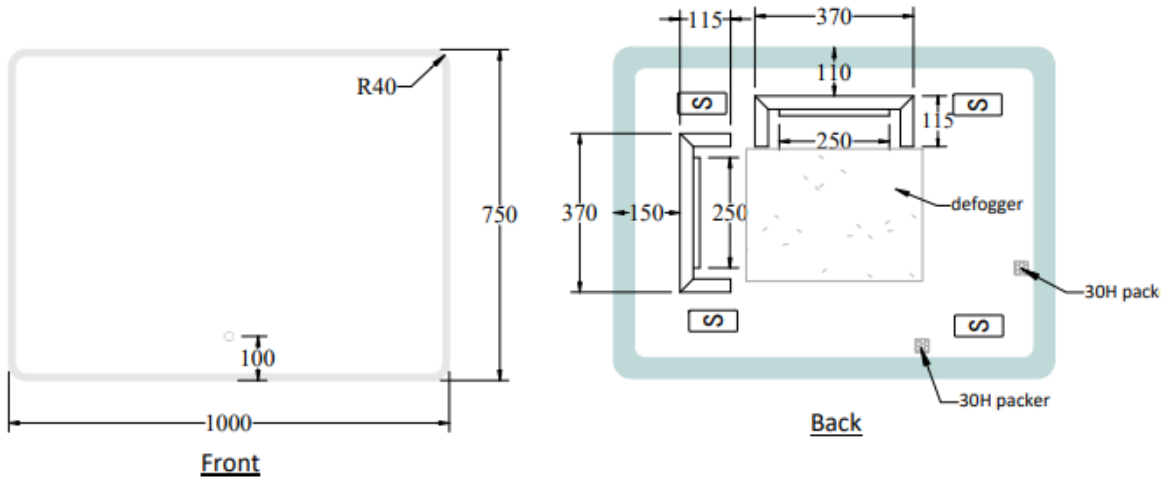

Note: all specifications and dimensions are correct at time of publication however are subject to change without notice. Please refer to physical product prior to installation.