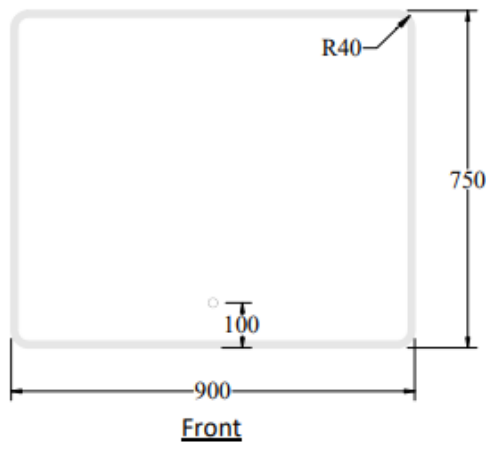

Note: all specifications and dimensions are correct at time of publication however are subject to change without notice. Please refer to physical product prior to installation.