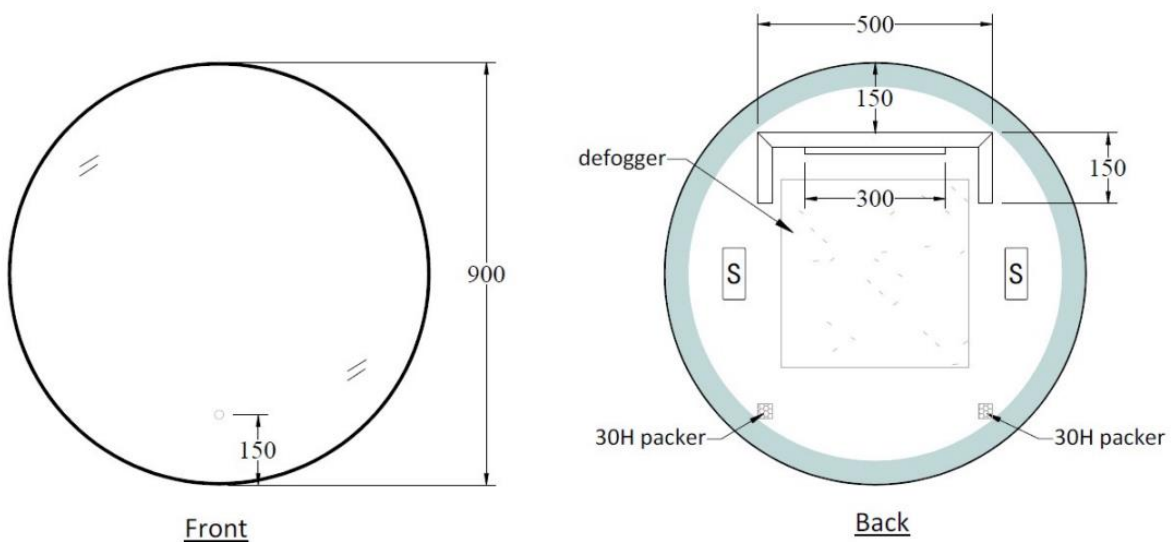

Solace LED Demister Mirror Round 900mm

Product Code: CM-SR900B, CM-SR900W, CM-SR900BB, CM-SR900BC, CM-SR900BN,
CM-SR900GM

Features

- Available in Colours: Black, White, Brushed Brass, Brushed Copper, Brushed Nickel, Gunmetal
- 5 Year Warranty
- Built in Demister Pad
- Built in Wireless Speakers (Connect with Bluetooth)
- Touch Sensor Dimmer (Hold down to make Dim and Brighten the LED mirror)
- Touch on and off button
- 5mm Copper Free Mirror with Safety Film
- Warm 3500K
- Aluminum fixing brackets
- IP44 Rating
- 42 Watts / 1100 lumens
- Note: The light & demister do not have to be on to use the music/wireless speaker function. However there must be power to the unit.

Technical Details

Note: all specifications and dimensions are correct at time of publication however are subject to change without notice. Please refer to physical product prior to installation.

CODE

the tile depot