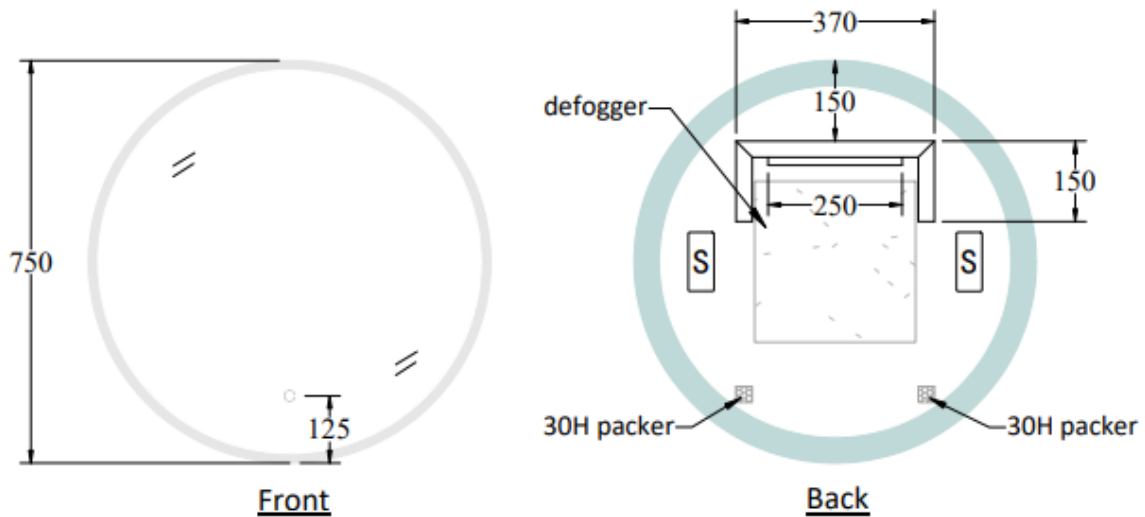

Solace Round LED Mirror

Product Code: CM-SR750

Features

- 5 Year Warranty
- Built in Demister Pad
- Built in Wireless Speakers (Connect with Bluetooth)
- Touch Sensor Dimmer (Hold down to make Dim and Brighten the LED mirror)
- Touch on and off button
- 5mm Copper Free Mirror with Safety Film
- Warm 3500K
- IP44 Rating
- Aluminium fixing brackets
- 750mm: 30Watts / 1150lumens

Technical Details

Note: all specifications and dimensions are correct at time of publication however are subject to change without notice. Please refer to physical product prior to installation.

CODE

the tile depot