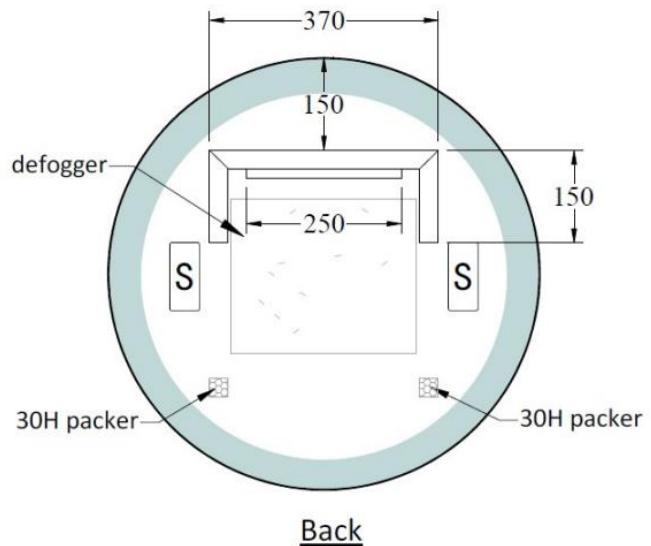

Technical Details

Note: all specifications and dimensions are correct at time of publication however are subject to change without notice. Please refer to physical product prior to installation.

CODE

the tile depot