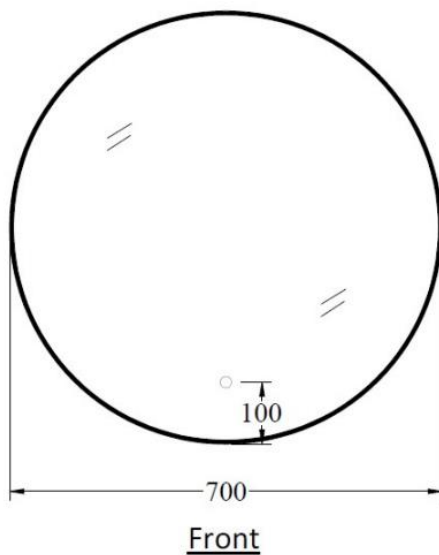

Technical Details

Note: all specifications and dimensions are correct at time of publication however are subject to change without notice. Please refer to physical product prior to installation.

CODE

the tile depot