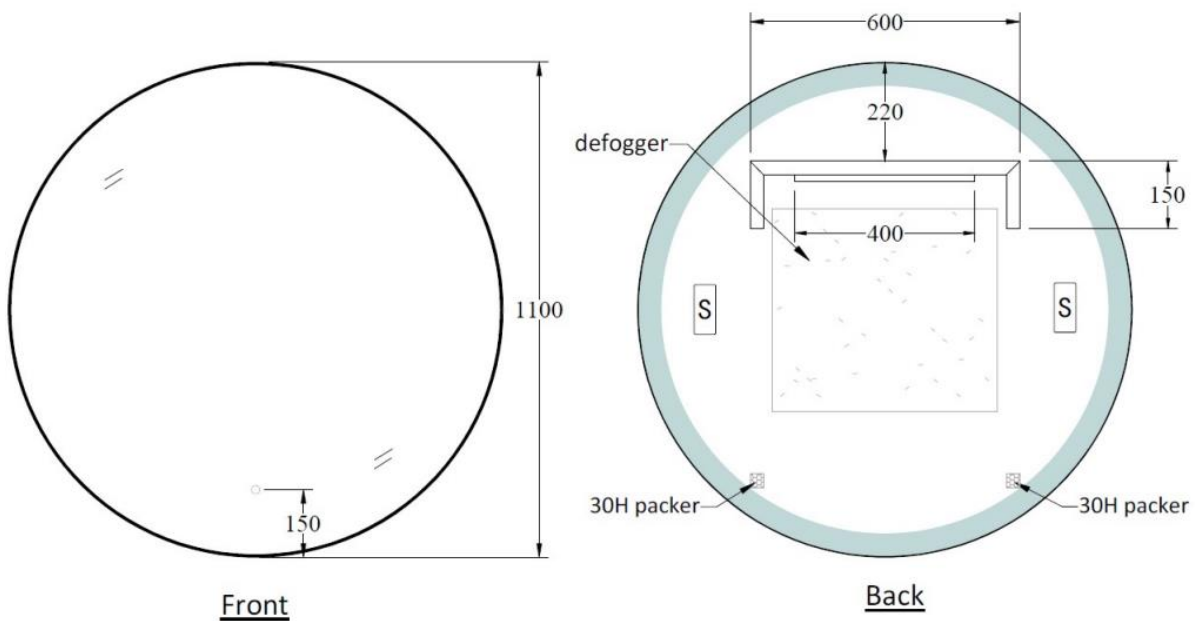

Solace LED Demister Mirror Round 1100mm

Product Code: CM-SR1100B, CM-SR1100W, CM-SR1100BB, CM-SR1100BC, CM-SR1100BN,
CM-SR1100GM

Features

- Available in Colours: Black, White, Brushed Brass, Brushed Copper, Brushed Nickel, Gunmetal
- 5 Year Warranty
- Built in Demister Pad
- Built in Wireless Speakers (Connect with Bluetooth)
- Touch Sensor Dimmer (Hold down to make Dim and Brighten the LED mirror)
- Touch on and off button
- 5mm Copper Free Mirror with Safety Film
- Warm 3500K
- Aluminum fixing brackets
- IP44 Rating
- 42 Watts / 1300 lumens
- Note: The light & demister do not have to be on to use the music/wireless speaker function. However there must be power to the unit.

Technical Details

Note: all specifications and dimensions are correct at time of publication however are subject to change without notice. Please refer to physical product prior to installation.

CODE

the tile depot