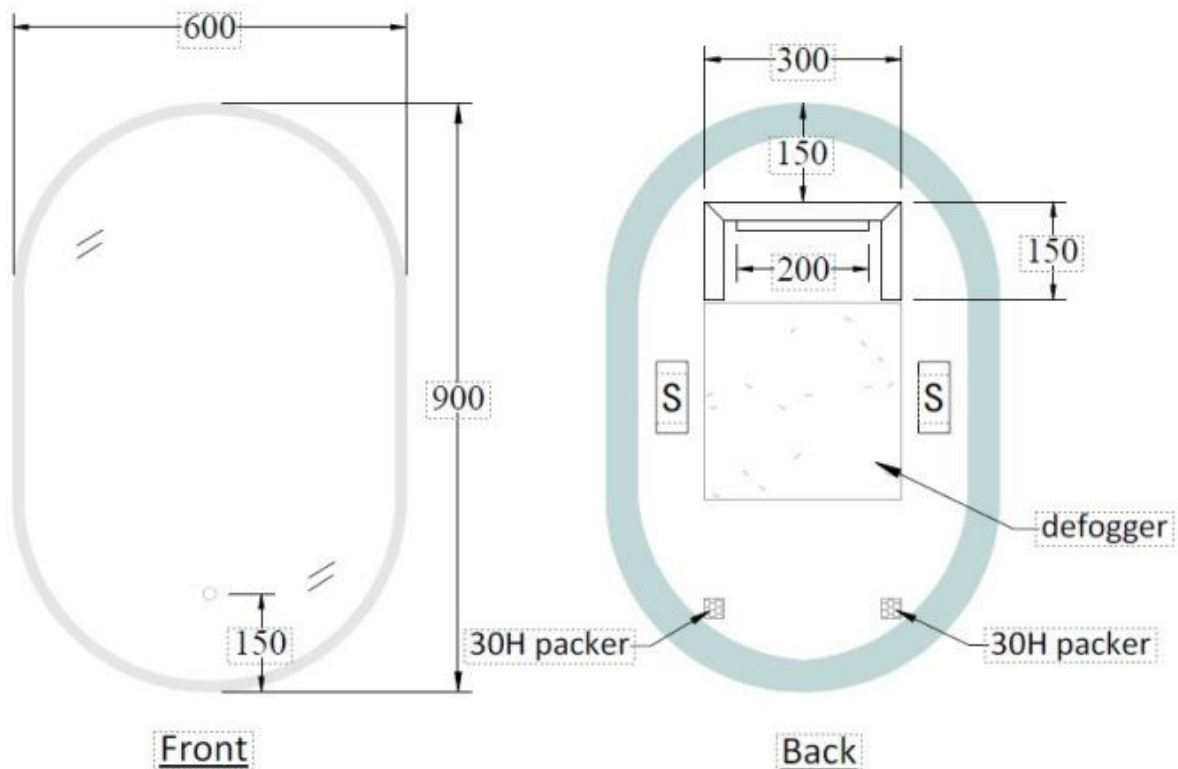

Solace LED Demister Mirror Oval – 600mm

Product Code: CM-SO6090B, CM-SO6090W, CM-SO6090BB, CM-SO6090BC, CM-SO6090BN, CM-SO6090GM

Features

- Available in Colours: Black, White, Brushed Brass, Brushed Copper, Brushed Nickel, Gunmetal
- 5 Year Warranty
- Built in Demister Pad
- Built in Wireless Speakers (Connect with Bluetooth)
- Touch Sensor Dimmer (Hold down to make Dim and Brighten the LED mirror)
- Touch on and off button
- 5mm Copper Free Mirror with Safety Film
- Warm 3500K
- Aluminium fixing brackets
- Frame thickness: 27mm
- Power: 30 Watts
- Lumen: 900lm
- IP44 Rating

Technical Details

Note: all specifications and dimensions are correct at time of publication however are subject to change without notice. Please refer to physical product prior to installation.