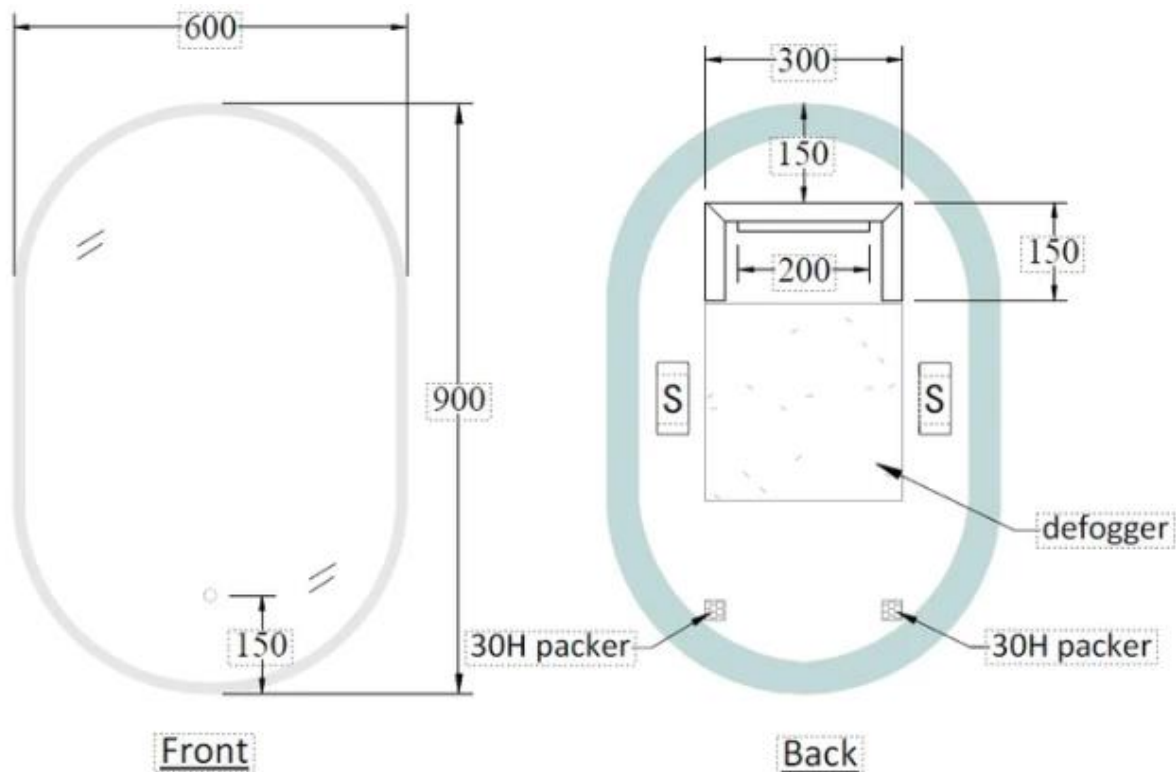

Technical Details

Note: all specifications and dimensions are correct at time of publication however are subject to change without notice. Please refer to physical product prior to installation.