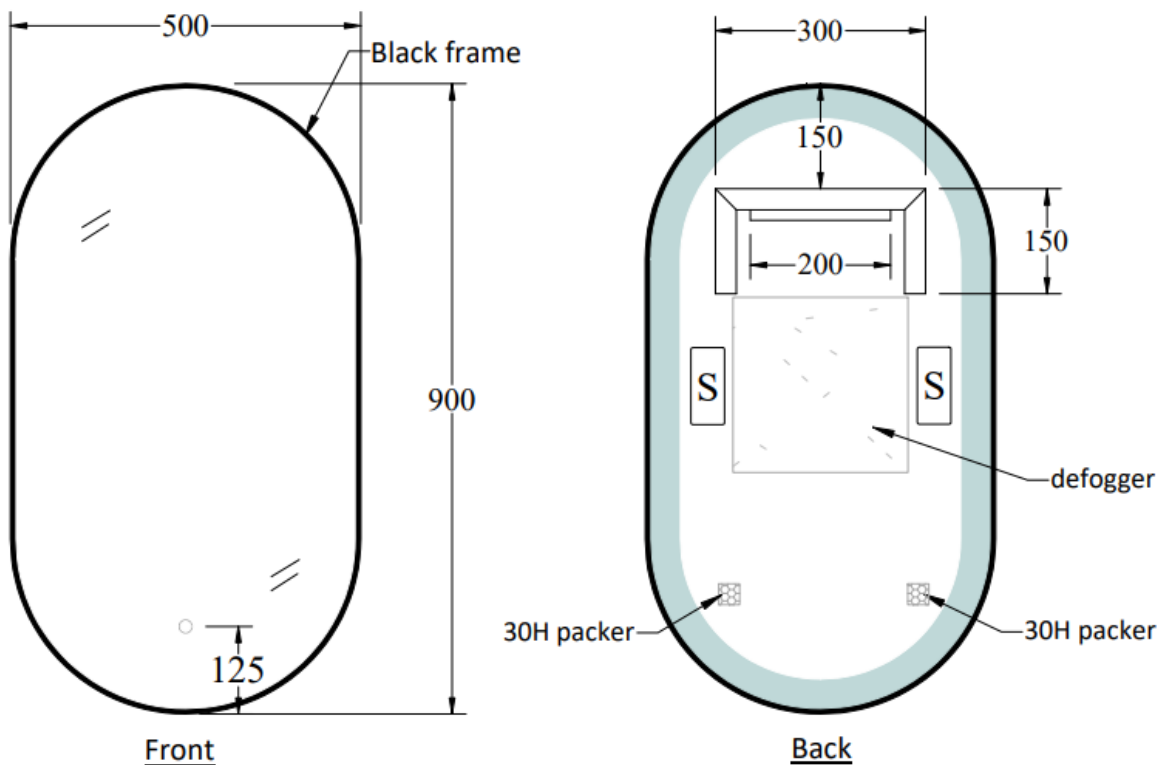

Solace LED Demister Mirror Oval – 500mm

Product Code: CM-SO5090B, CM-SO5090W, CM-SO5090BB, CM-SO5090BC, CM-SO5090BN, CM-SO5090GM

Features

- Available in Colours: Black, White, Brushed Brass, Brushed Copper, Brushed Nickel, Gunmetal
- 5 Year Warranty
- Built in Demister Pad
- Built in Wireless Speakers (Connect with Bluetooth)
- Touch Sensor Dimmer (Hold down to make Dim and Brighten the LED mirror)
- Touch on and off button
- 5mm Copper Free Mirror with Safety Film
- Frame thickness: 27mm
- Warm 3500K
- Aluminium fixing brackets
- Power: 30 Watts
- Lumen: 900lm
- IP44 Rating

Technical Details

Note: all specifications and dimensions are correct at time of publication however are subject to change without notice. Please refer to physical product prior to installation.