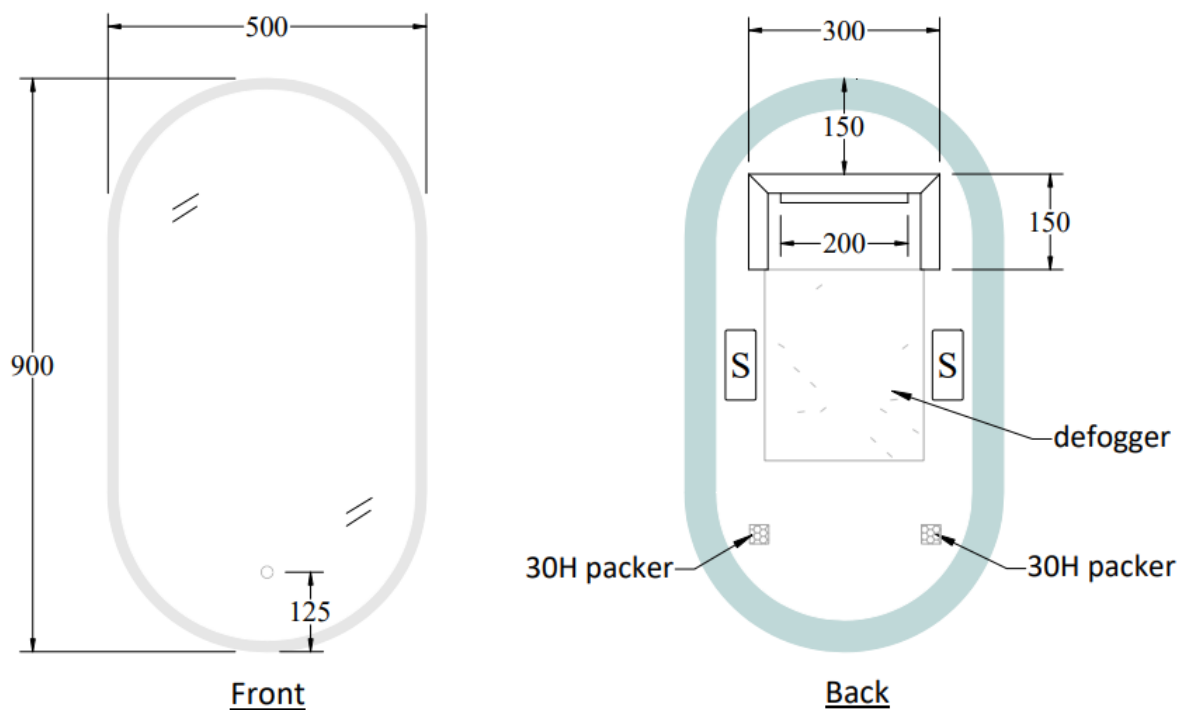

Solace LED Demister Mirror Oval – 500mm

Product Code: CM-SO5090

Features

- 5 Year Warranty
- Built in Demister Pad
- Built in Wireless Speakers (Connect with Bluetooth)
- Touch Sensor Dimmer (Hold down to make Dim and Brighten the LED mirror)
- Touch on and off button
- 5mm Copper Free Mirror with Safety Film
- Warm 3500K
- Aluminium fixing brackets
- Power: 30 Watts
- Lumen: 1050lm
- IP44 Rating

Technical Details

Note: all specifications and dimensions are correct at time of publication however are subject to change without notice. Please refer to physical product prior to installation.

CODE

the tile depot