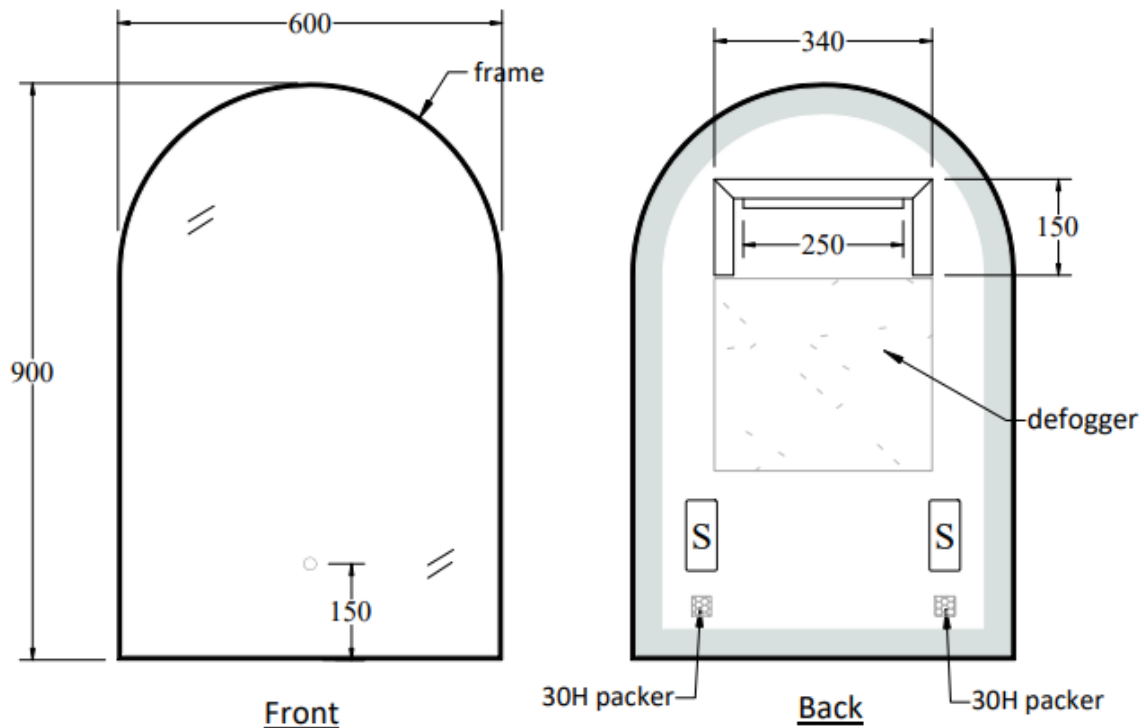

Solace LED Demister Mirror Arch – 600mm

Product Code: CM-SA6090, CM-SA6090B, CM-SA6090W, CM-SA6090BB, CM-SA6090BC, CM-SA6090BN, CM-SA6090GM

Features

- 5 Year Warranty
- Built in Demister Pad
- Built in Wireless Speakers (Connect with Bluetooth)
- Touch Sensor Dimmer (Hold down to make Dim and Brighten the LED mirror)
- Touch on and off button
- 5mm Copper Free Mirror with Safety Film
- Warm 3500K
- Aluminum fixing brackets
- Power: 35 Watts
- Lumen: 1300lm
- IP44 Rating

Technical Details

Note: all specifications and dimensions are correct at time of publication however are subject to change without notice. Please refer to physical product prior to installation.

CODE

the tile depot