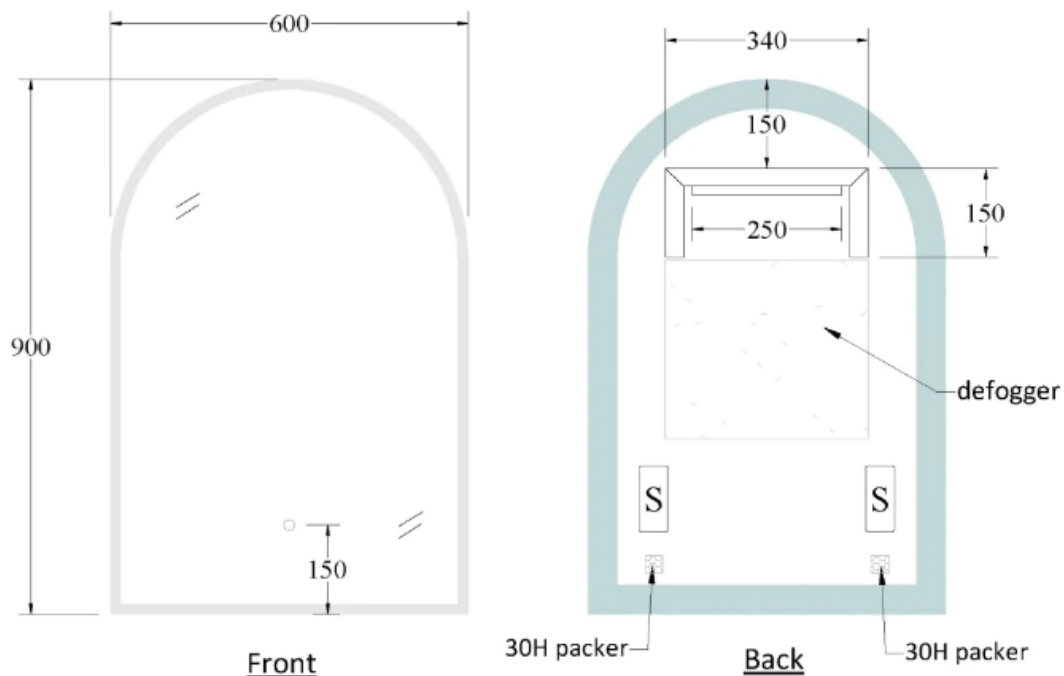

Technical Details

Note: all specifications and dimensions are correct at time of publication however are subject to change without notice. Please refer to physical product prior to installation.

CODE

the tile depot