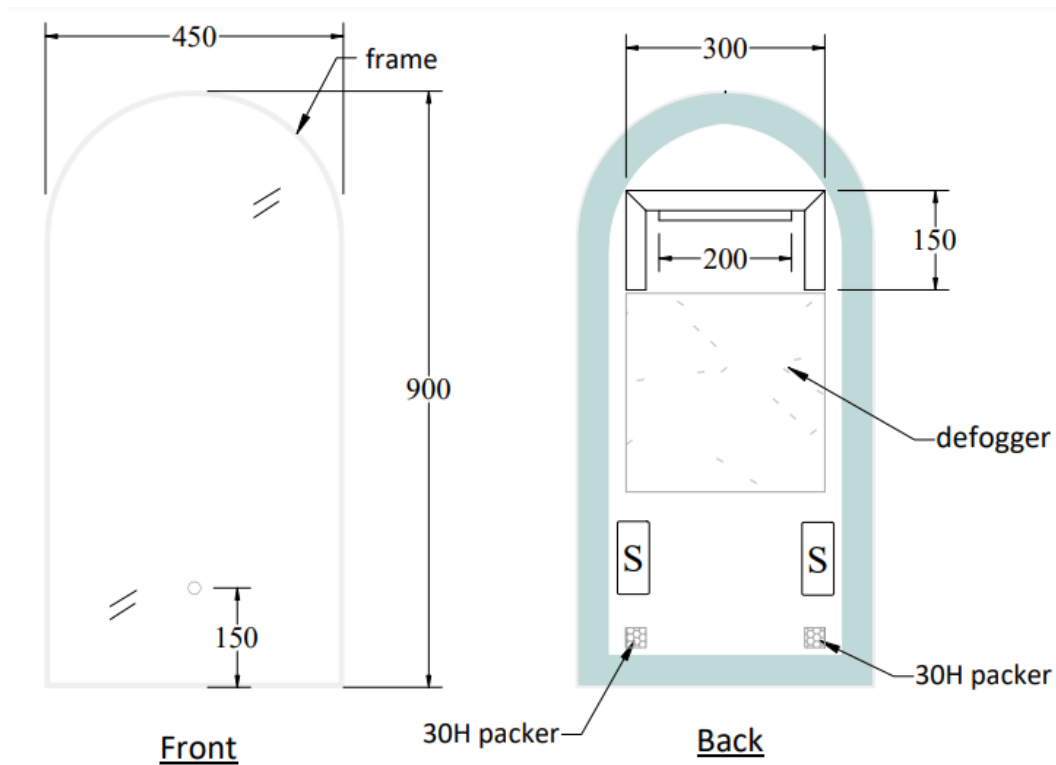

Technical Details

Note: all specifications and dimensions are correct at time of publication however are subject to change without notice. Please refer to physical product prior to installation.

CODE

the tile depot