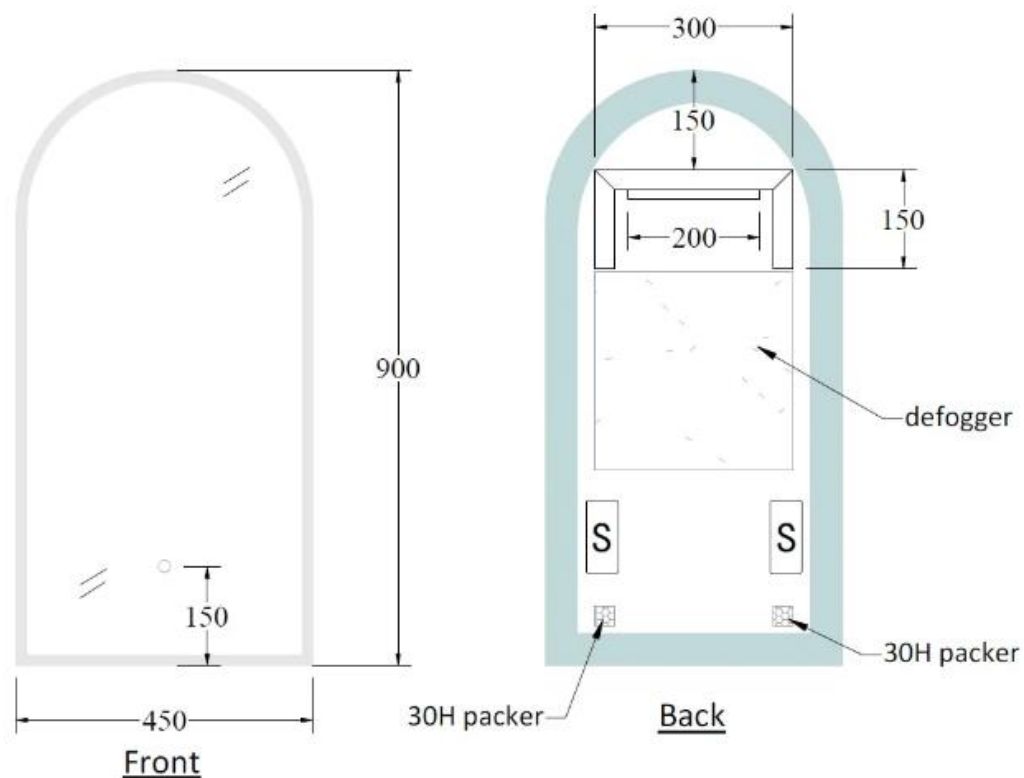

Solace LED Demister Mirror Arch

Product Code: CM-SA4590

Features

- 5 Year Warranty
- Built in Demister Pad
- Built in Wireless Speakers (Connect with Bluetooth)
- Touch Sensor Dimmer (Hold down to make Dim and Brighten the LED mirror)
- Touch on and off button
- 5mm Copper Free Mirror with Safety Film
- Warm 3500K
- Aluminum fixing brackets
- Power: 30 Watts
- Lumen: 1200lm
- IP44 Rating

Technical Details

Note: all specifications and dimensions are correct at time of publication however are subject to change without notice. Please refer to physical product prior to installation.

CODE

the tile depot