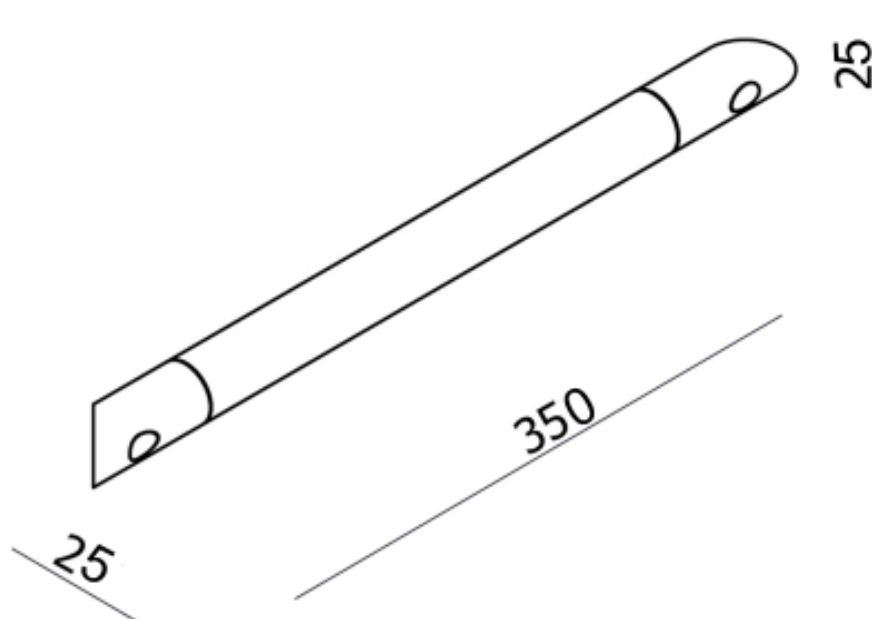

# Decor Stability Grab Rail/Footrest

Product Code: CAFRW

## Technical Details

Width 350mm, Height 25mm, Depth 25mm

Note: all specifications and dimensions are correct at time of publication however are subject to change without notice. Please refer to physical product prior to installation.