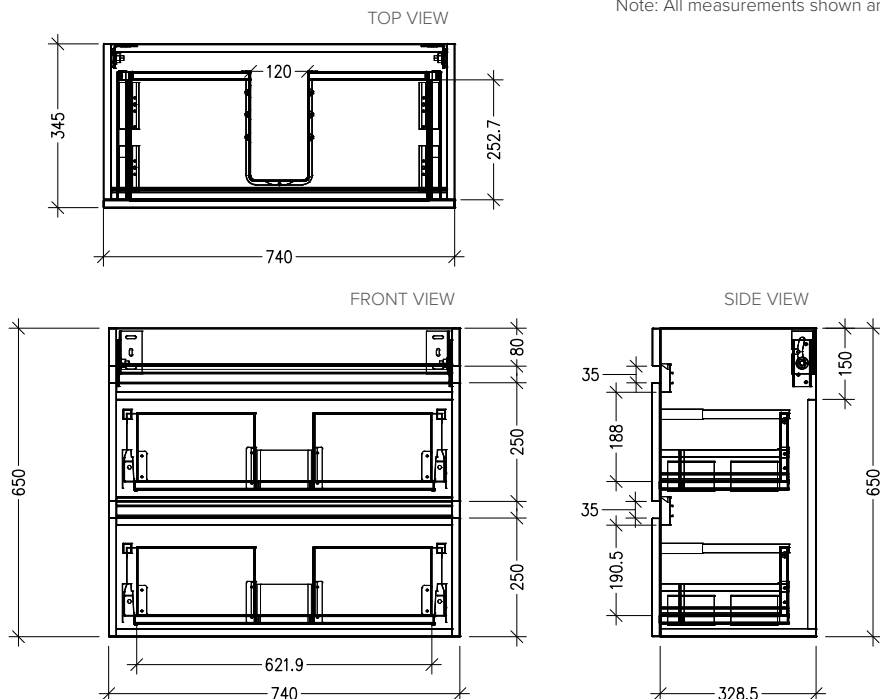

Technical Details