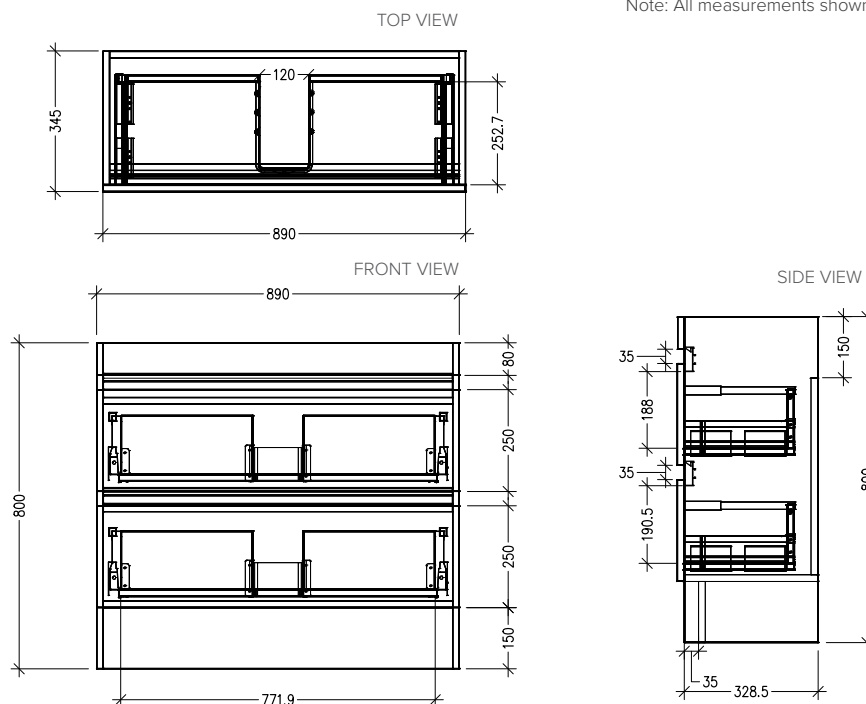

## Brookfield Slim 900mm, 2 Drawer Floor Vanity

### Features

- Floorstanding
- Full Extension Soft Close Drawers
- Negative detail finger pull
- Laminate Woodgrain & Solid Colours on MR Board
- Dimensions: H850 x W900 x D350

### Technical Details

Note: All measurements shown are in millimetres. Sizes are nominal.

### StoneCast 900 Basin

H50 X W900 X D350