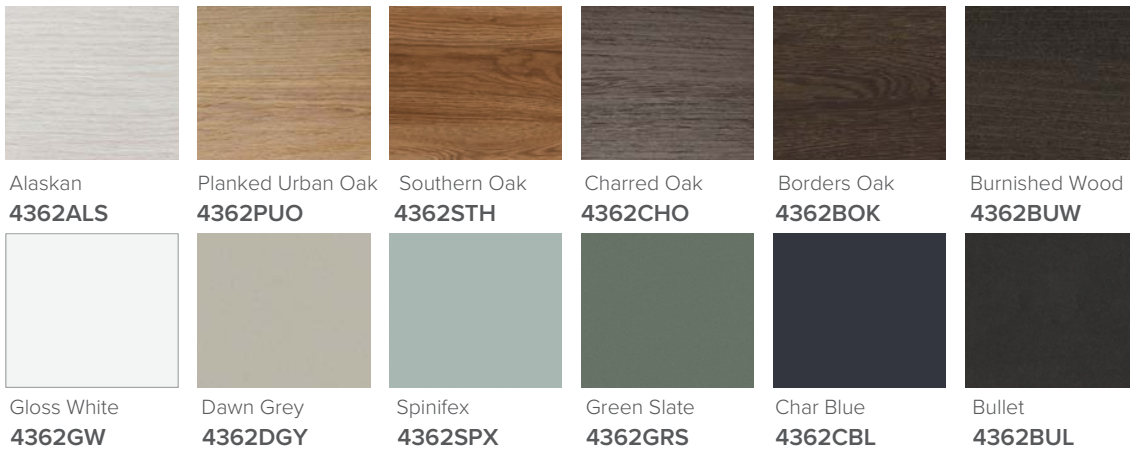

SPECIFICATION SHEET

Brookfield Slim 900mm, 1 Drawer Wall Vanity

Features

- Wall Hung
- Full Extension Soft Close Drawer
- Negative detail finger pull
- Laminate Woodgrain & Solid Colours on MR Board
- Dimensions: H450 x W900 x D350

Colour Options with Code

Technical Details

Note: All measurements shown are in millimetres. Sizes are nominal.

SPECIFICATION SHEET

Brookfield Slim 900mm Basin

StoneCast 900 Basin

H50 X W900 X D350