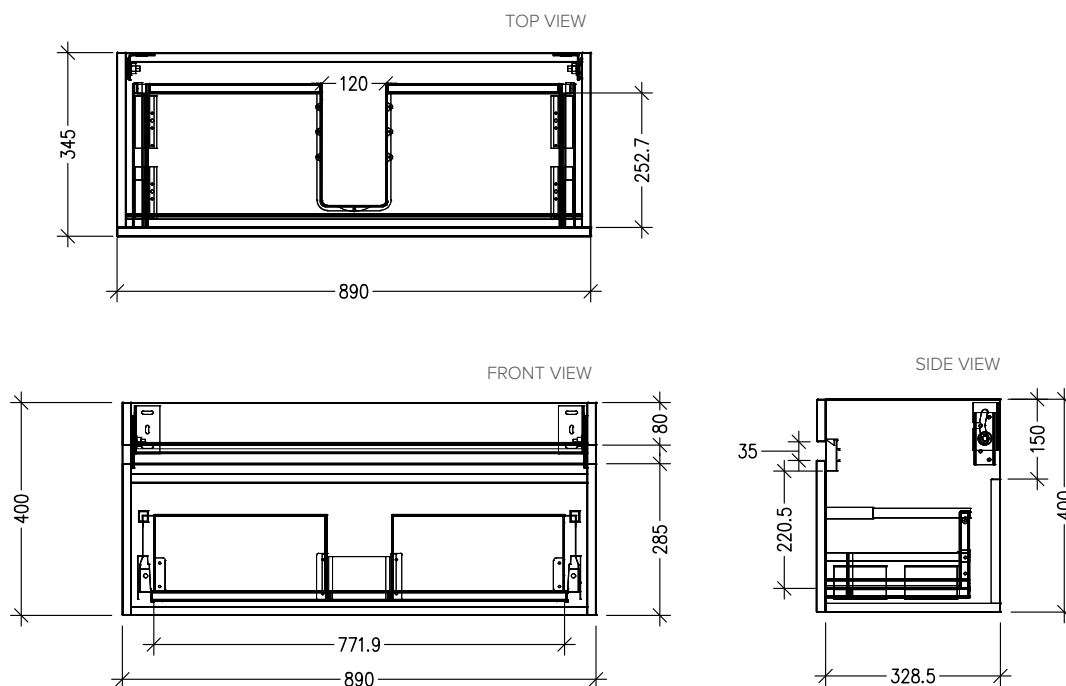

SPECIFICATION SHEET

Brookfield Slim 900mm, 1 Drawer Wall Vanity

Features

- Wall Hung
- Full Extension Soft Close Drawer
- Negative detail finger pull
- Laminate Woodgrain & Solid Colours on MR Board
- Dimensions: H450 x W900 x D350

Colour Options with Code

Technical Details

Note: All measurements shown are in millimetres. Sizes are nominal.

SPECIFICATION SHEET

Brookfield Slim 900mm Basin

StoneCast 900 Basin

H50 X W900 X D350