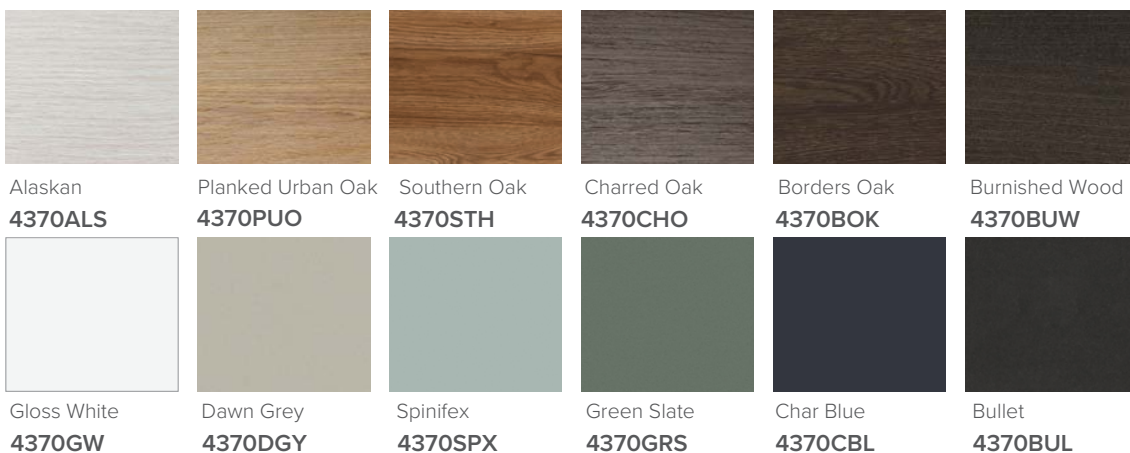

SPECIFICATION SHEET

Brookfield Slim 750mm, 2 Drawer Wall Vanity

Features

- Wall Hung
- Full Extension Soft Close Drawers
- Negative detail finger pull
- Laminate Woodgrain & Solid Colours on MR Board
- Dimensions: H700 x W750 x D350

Colour Options with Code

Technical Details

Note: All measurements shown are in millimetres. Sizes are nominal.

SPECIFICATION SHEET

Brookfield Slim 750mm Basin

StoneCast 750 Basin

H50 X W750 X D350