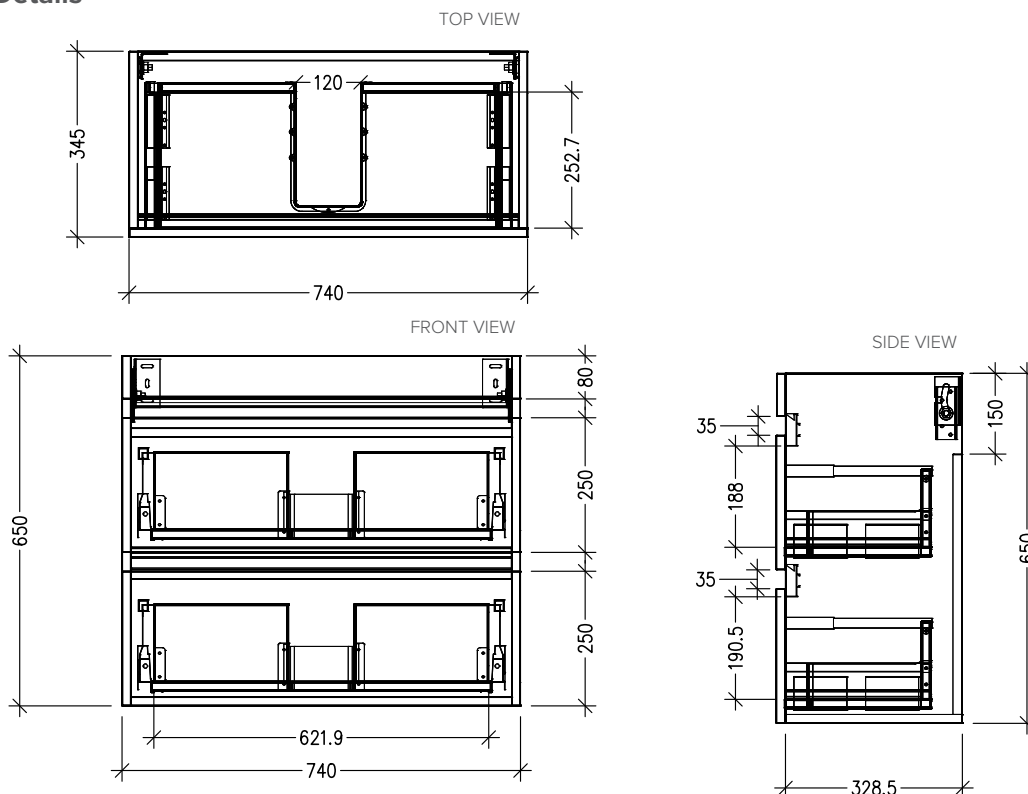

SPECIFICATION SHEET

Brookfield Slim 750mm, 2 Drawer Wall Vanity

Features

- Wall Hung
- Full Extension Soft Close Drawers
- Negative detail finger pull
- Laminate Woodgrain & Solid Colours on MR Board
- Dimensions: H700 x W750 x D350

Colour Options with Code

Technical Details

Note: All measurements shown are in millimetres. Sizes are nominal.

SPECIFICATION SHEET

Brookfield Slim 750mm Basin

StoneCast 750 Basin

H50 X W750 X D350