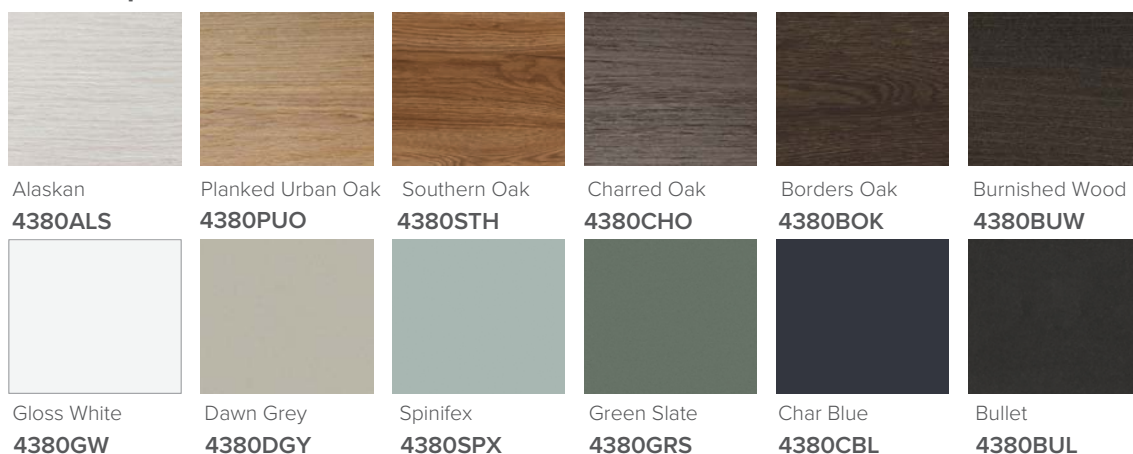

SPECIFICATION SHEET

Brookfield Slim 750mm, 2 Drawer Floor Vanity

Features

- Floorstanding
- Full Extension Soft Close Drawers
- Negative detail finger pull
- Laminate Woodgrain & Solid Colours on MR Board
- Dimensions: H850 x W750 x D350

Colour Options with Code

Technical Details

Note: All measurements shown are in millimetres. Sizes are nominal.

SPECIFICATION SHEET

Brookfield Slim 750mm Basin

StoneCast 750 Basin

H50 X W750 X D350