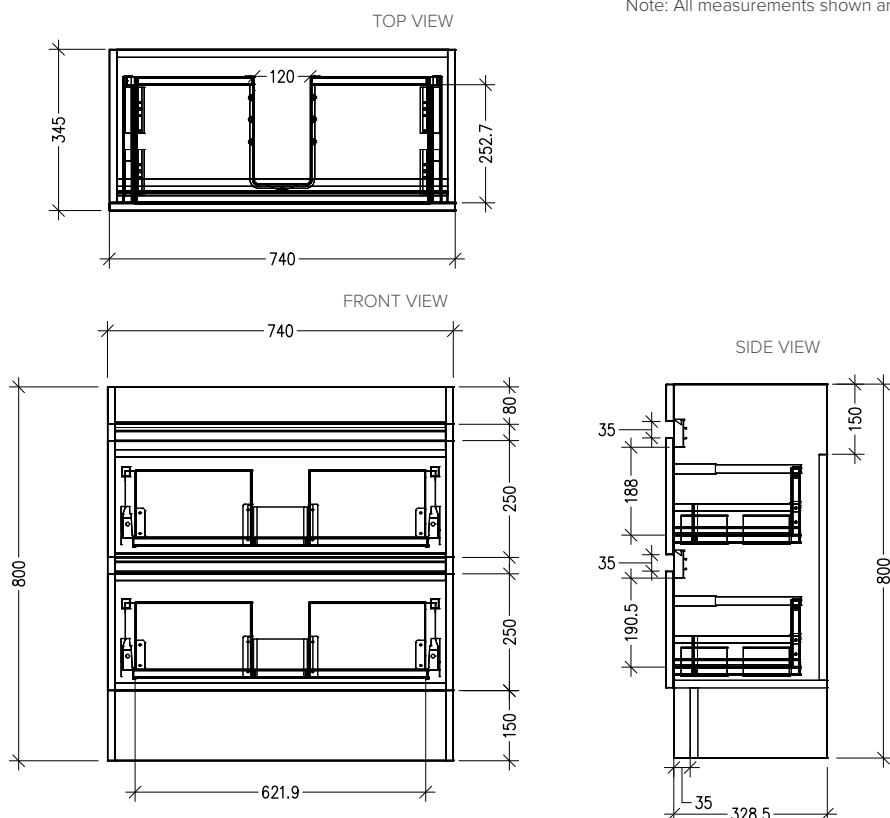

SPECIFICATION SHEET

Brookfield Slim 750mm, 2 Drawer Floor Vanity

Features

- Floorstanding
- Full Extension Soft Close Drawers
- Negative detail finger pull
- Laminate Woodgrain & Solid Colours on MR Board
- Dimensions: H850 x W750 x D350

Colour Options with Code

Technical Details

Note: All measurements shown are in millimetres. Sizes are nominal.

SPECIFICATION SHEET

Brookfield Slim 750mm Basin

StoneCast 750 Basin

H50 X W750 X D350