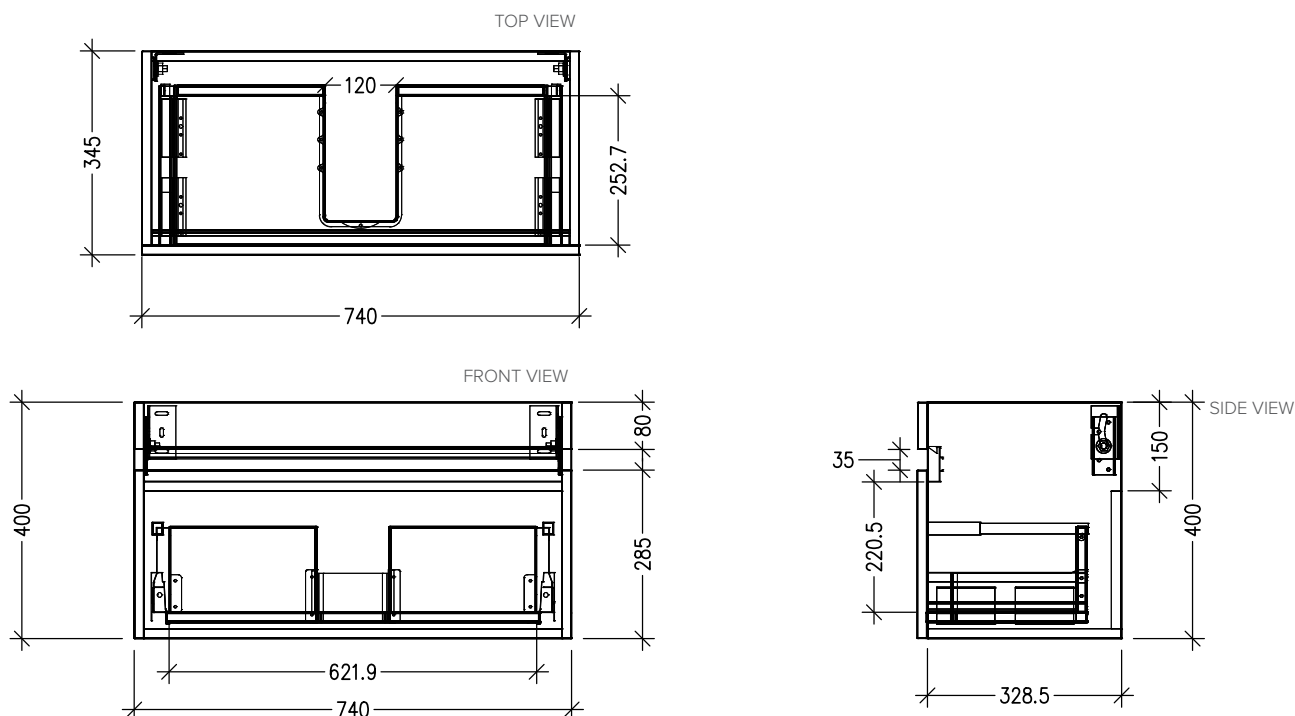

### Features

- Wall Hung
- Full Extension Soft Close Drawer
- Negative detail finger pull
- Laminate Woodgrain & Solid Colours on MR Board
- Dimensions: H450 x W750 x D350

### Technical Details

Note: All measurements shown are in millimetres. Sizes are nominal.

### StoneCast 750 Basin

H50 X W750 X D350