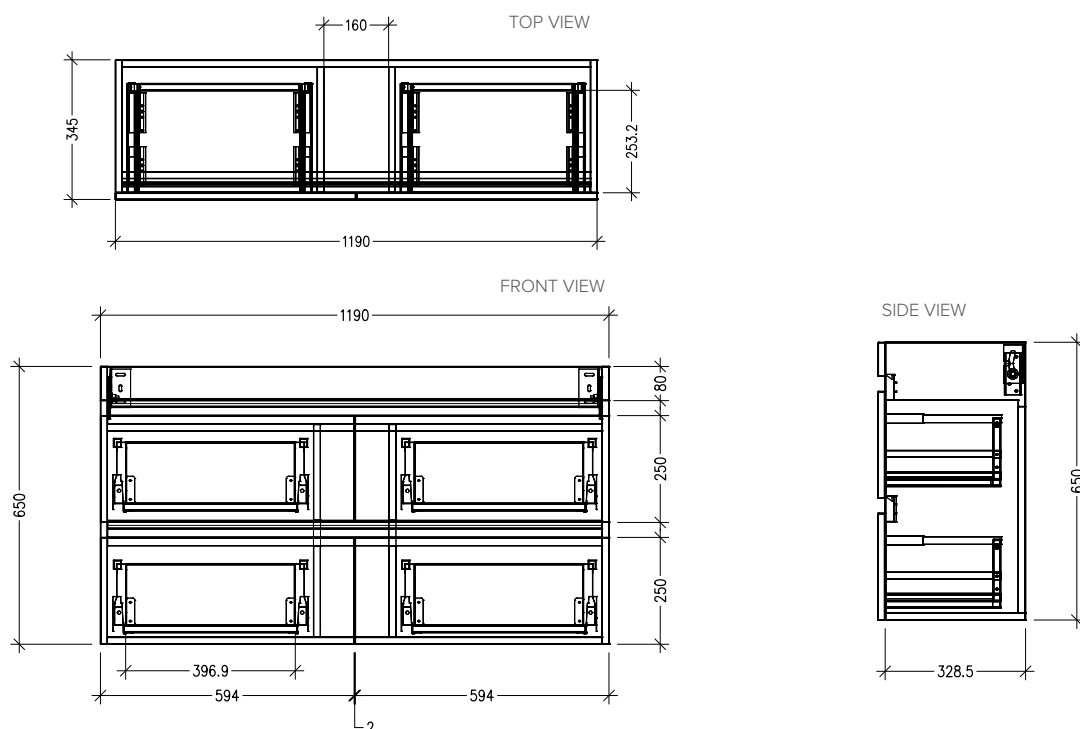

### Features

- Wall Hung
- Full Extension Soft Close Drawers
- Negative detail finger pull
- Laminate Woodgrain & Solid Colours on MR Board
- Dimensions: H700 x W1200 x D350

### Technical Details

Note: All measurements shown are in millimetres. Sizes are nominal.

### StoneCast 1200 Basin

H50 X W1200 X D350