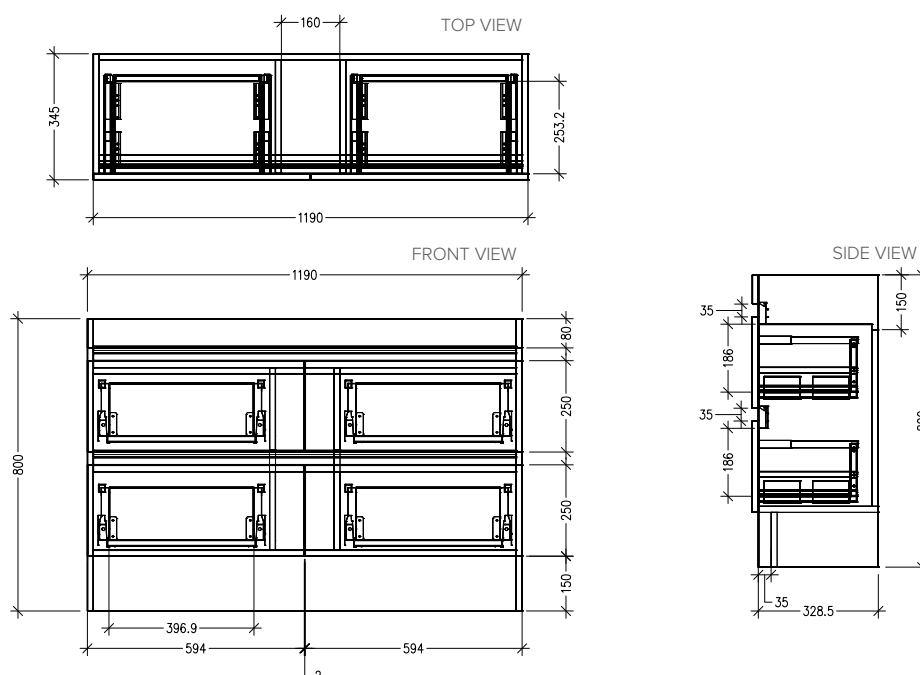

### Features

- Floorstanding
- Full Extension Soft Close Drawers
- Negative detail finger pull
- Laminate Woodgrain & Solid Colours on MR Board
- Dimensions: H850 x W1200 x D350

### Technical Details

Note: All measurements shown are in millimetres. Sizes are nominal.

### StoneCast 1200 Basin

H50 X W1200 X D350