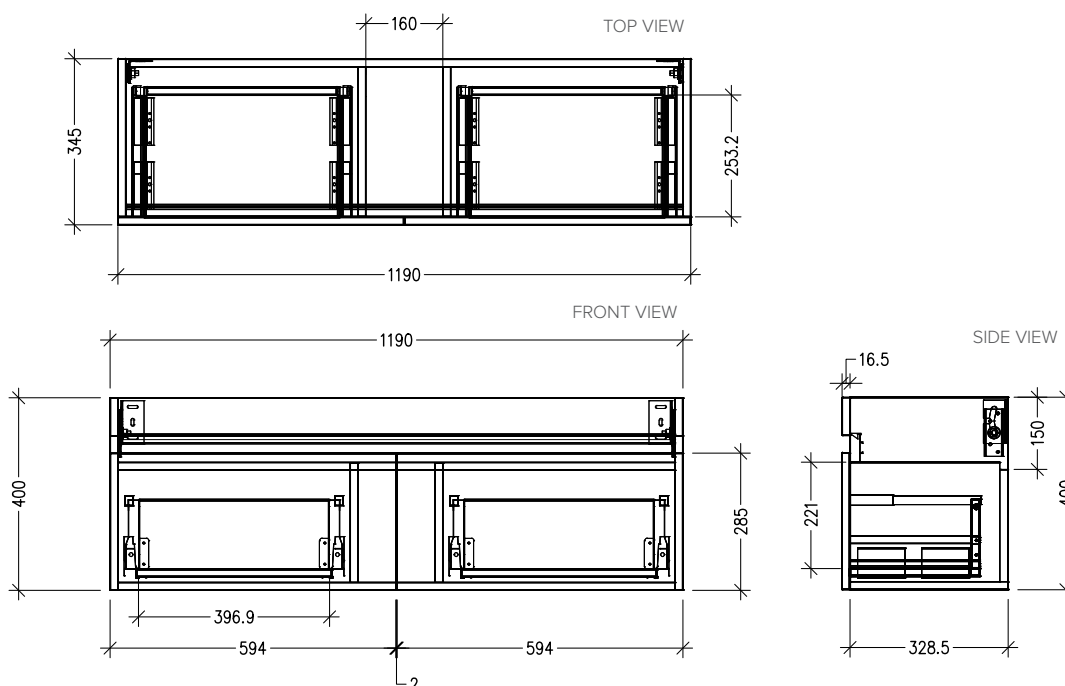

### Features

- Wall Hung
- Full Extension Soft Close Drawers
- Negative detail finger pull
- Laminate Woodgrain & Solid Colours on MR Board
- Dimensions: H450 x W1200 x D350

### Technical Details

Note: All measurements shown are in millimetres. Sizes are nominal.

### StoneCast 1200 Basin

H50 X W1200 X D350