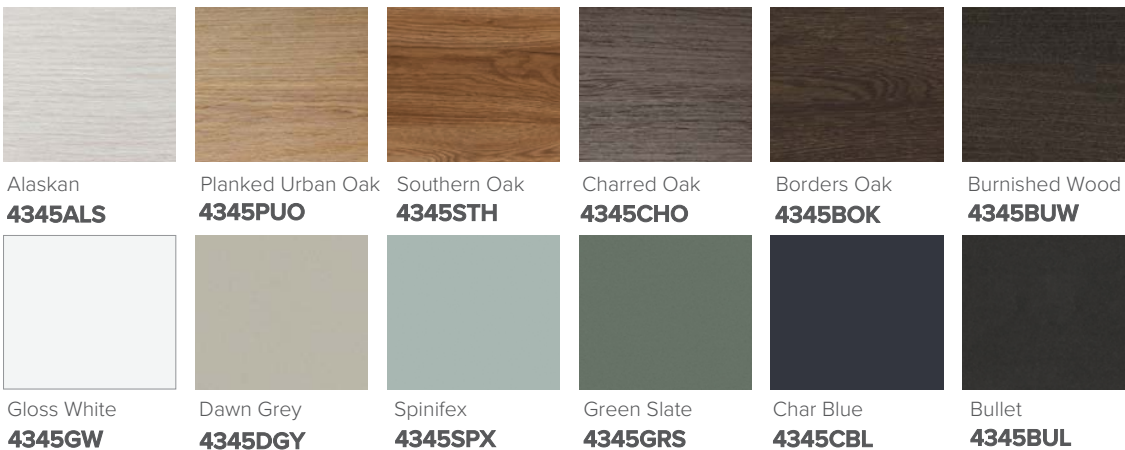

SPECIFICATION SHEET

Brookfield 900mm 2 Drawer Floor Vanity

Features

- Floorstanding
- 2 Drawers
- Single Basin
- Laminate Woodgrain & Solid Colours on MR Board
- Dimensions: H820 x W900 x D465
- Floor plumbing provision has been allowed for with a 60mm space behind lower drawer. Note lower drawer DOES NOT have a plumbing cutout and is designed to offer full storage space.
- **Optional: Floor plumbing waste provision in bottom drawer [88515] - Additional cost applies**

Colour Options with Code

Technical Details

Note: All measurements shown are in millimetres. Sizes are nominal.

SPECIFICATION SHEET

900mm Basin Options

Via

StoneCast with overflow
Gloss White - VIA
Matte White - VIAMW

W900 x D460 x H20

Ponti

StoneCast with overflow
Gloss White - PO

W904 x D460 x H50

Ari

StoneCast with overflow
Gloss White - VA

W900 x D465 x H50

SPECIFICATION SHEET

900mm Basin Options

Clasico

Vitreous China with overflow
Gloss White - VC

W910 x D465 x H20

Vercelli

Vitreous China with overflow
Gloss White - VE

W915 x D465 x H15