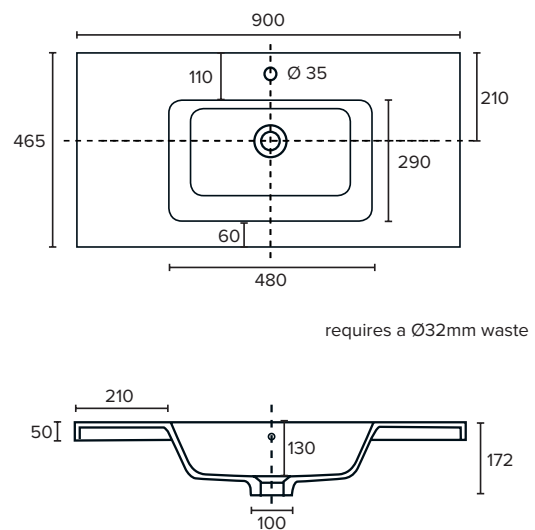

SPECIFICATION SHEET

Brookfield 900mm 2 Drawer Floor Vanity

Features

- Floorstanding
- 2 Drawers
- Single Basin
- Laminate Woodgrain & Solid Colours on MR Board
- Dimensions: H820 x W900 x D465
- Floor plumbing provision has been allowed for with a 60mm space behind lower drawer. Note lower drawer DOES NOT have a plumbing cutout and is designed to offer full storage space.
- **Optional: Floor plumbing waste provision in bottom drawer [88515] - Additional cost applies**

Colour Options with Code

Technical Details

Note: All measurements shown are in millimetres. Sizes are nominal.

SPECIFICATION SHEET

900mm Basin Options

Via

StoneCast with overflow
Gloss White - VIA
Matte White - VIAMW

W900 x D460 x H20

Ponti

StoneCast with overflow
Gloss White - PO

W904 x D460 x H50

Ari

StoneCast with overflow
Gloss White - VA

W900 x D465 x H50

SPECIFICATION SHEET

900mm Basin Options

Clasico

Vitreous China with overflow
Gloss White - VC

W910 x D465 x H20

Vercelli

Vitreous China with overflow
Gloss White - VE

W915 x D465 x H15