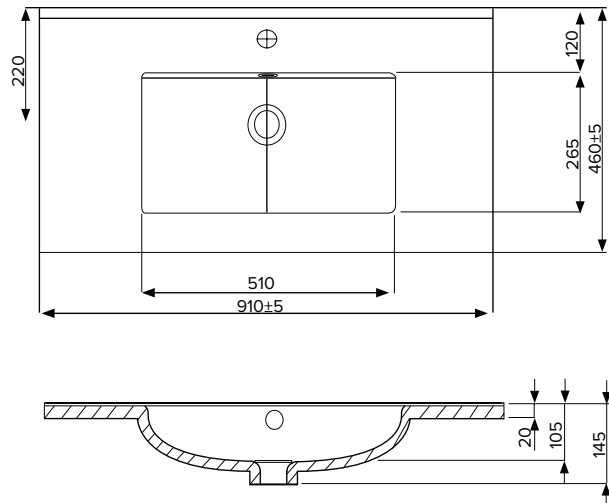

SPECIFICATION SHEET

Brookfield 900mm 2 Drawer Floor Vanity

Features

- Floorstanding
- 2 Drawers
- Single Basin
- Laminate Woodgrain & Solid Colours on MR Board
- Dimensions: H820 x W900 x D465
- Floor plumbing provision has been allowed for with a 60mm space behind lower drawer. Note lower drawer DOES NOT have a plumbing cutout and is designed to offer full storage space.
- **Optional: Floor plumbing waste provision in bottom drawer [88515] - Additional cost applies**

Colour Options with Code

Technical Details

Note: All measurements shown are in millimetres. Sizes are nominal.

SPECIFICATION SHEET

900mm Basin Options

Via

StoneCast with overflow
Gloss White - VIA
Matte White - VIAMW

W900 x D460 x H20

Ponti

StoneCast with overflow
Gloss White - PO

W904 x D460 x H50

Ari

StoneCast with overflow
Gloss White - VA

W900 x D465 x H50

SPECIFICATION SHEET

900mm Basin Options

Clasico

Vitreous China with overflow
Gloss White - VC

W910 x D465 x H20

Vercelli

Vitreous China with overflow
Gloss White - VE

W915 x D465 x H15