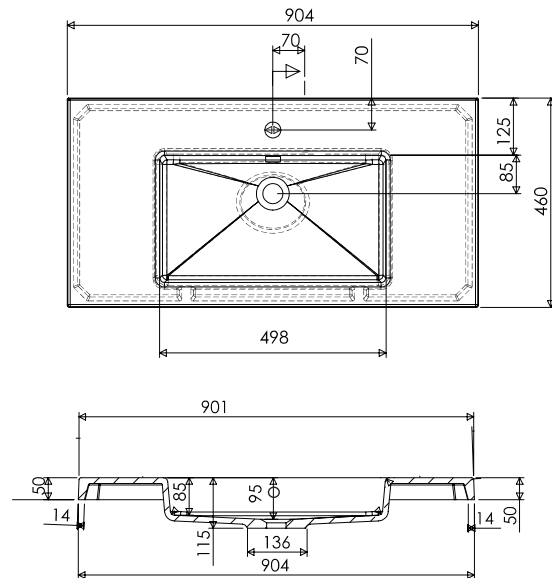

SPECIFICATION SHEET

Brookfield 900mm 2 Drawer Floor Vanity

Features

- Floorstanding
- 2 Drawers
- Single Basin
- Laminate Woodgrain & Solid Colours on MR Board
- Dimensions: H820 x W900 x D465
- Floor plumbing provision has been allowed for with a 60mm space behind lower drawer. Note lower drawer DOES NOT have a plumbing cutout and is designed to offer full storage space.
- **Optional: Floor plumbing waste provision in bottom drawer [88515] - Additional cost applies**

Colour Options with Code

Technical Details

Note: All measurements shown are in millimetres. Sizes are nominal.

SPECIFICATION SHEET

900mm Basin Options

Via

StoneCast with overflow
Gloss White - VIA
Matte White - VIAMW

W900 x D460 x H20

Ponti

StoneCast with overflow
Gloss White - PO

W904 x D460 x H50

Ari

StoneCast with overflow
Gloss White - VA

W900 x D465 x H50

SPECIFICATION SHEET

900mm Basin Options

Clasico

Vitreous China with overflow
Gloss White - VC

W910 x D465 x H20

Vercelli

Vitreous China with overflow
Gloss White - VE

W915 x D465 x H15