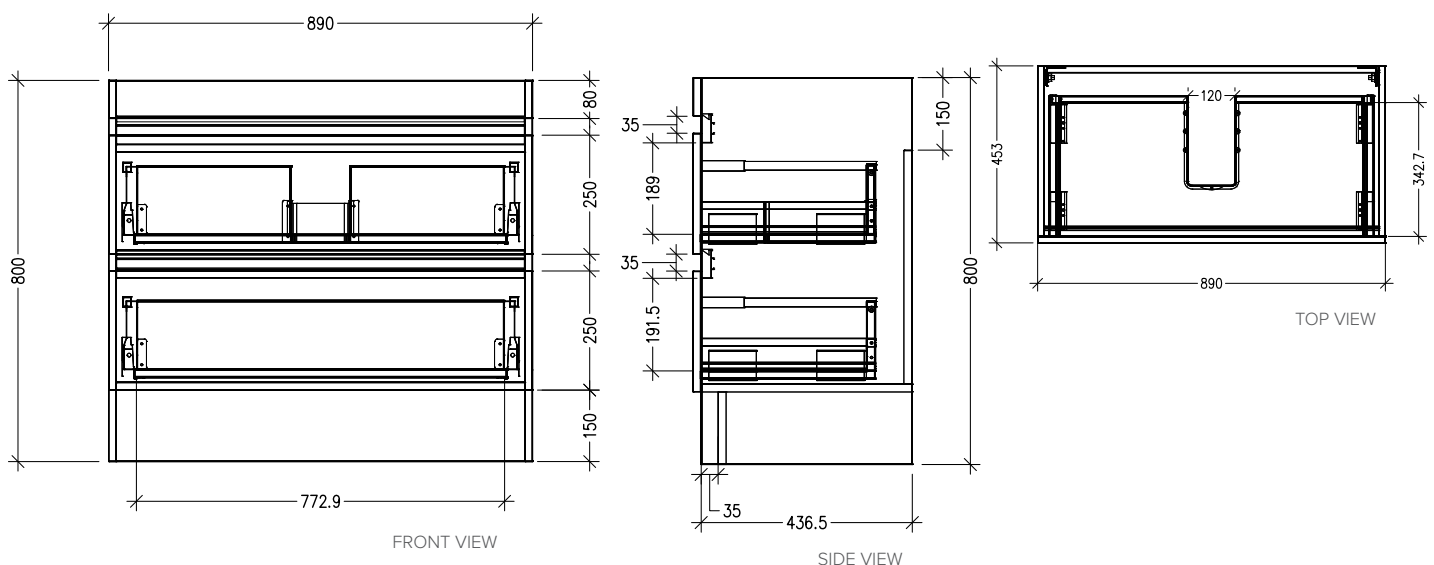

SPECIFICATION SHEET

Brookfield 900mm 2 Drawer Floor Vanity

Features

- Floorstanding
- 2 Drawers
- Single Basin
- Laminate Woodgrain & Solid Colours on MR Board
- Dimensions: H820 x W900 x D465
- Floor plumbing provision has been allowed for with a 60mm space behind lower drawer. Note lower drawer DOES NOT have a plumbing cutout and is designed to offer full storage space.
- **Optional: Floor plumbing waste provision in bottom drawer [88515] - Additional cost applies**

Colour Options with Code

Technical Details

Note: All measurements shown are in millimetres. Sizes are nominal.

SPECIFICATION SHEET

900mm Basin Options

Via

StoneCast with overflow
Gloss White - VIA
Matte White - VIAMW

W900 x D460 x H20

Ponti

StoneCast with overflow
Gloss White - PO

W904 x D460 x H50

Ari

StoneCast with overflow
Gloss White - VA

W900 x D465 x H50

SPECIFICATION SHEET

900mm Basin Options

Clasico

Vitreous China with overflow
Gloss White - VC

W910 x D465 x H20

Vercelli

Vitreous China with overflow
Gloss White - VE

W915 x D465 x H15