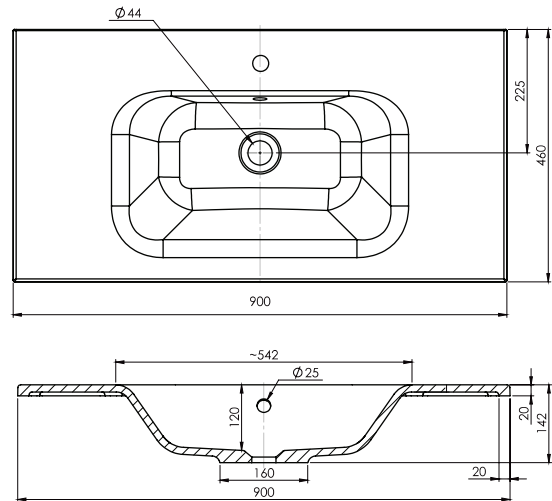

SPECIFICATION SHEET

Brookfield 900mm 2 Drawer Floor Vanity

Features

- Floorstanding
- 2 Drawers
- Single Basin
- Laminate Woodgrain & Solid Colours on MR Board
- Dimensions: H820 x W900 x D465
- Floor plumbing provision has been allowed for with a 60mm space behind lower drawer. Note lower drawer DOES NOT have a plumbing cutout and is designed to offer full storage space.
- **Optional: Floor plumbing waste provision in bottom drawer [88515] - Additional cost applies**

Colour Options with Code

Technical Details

Note: All measurements shown are in millimetres. Sizes are nominal.

SPECIFICATION SHEET

900mm Basin Options

Via

StoneCast with overflow
Gloss White - VIA
Matte White - VIAMW

W900 x D460 x H20

Ponti

StoneCast with overflow
Gloss White - PO

W904 x D460 x H50

Ari

StoneCast with overflow
Gloss White - VA

W900 x D465 x H50

SPECIFICATION SHEET

900mm Basin Options

Clasico

Vitreous China with overflow
Gloss White - VC

W910 x D465 x H20

Vercelli

Vitreous China with overflow
Gloss White - VE

W915 x D465 x H15