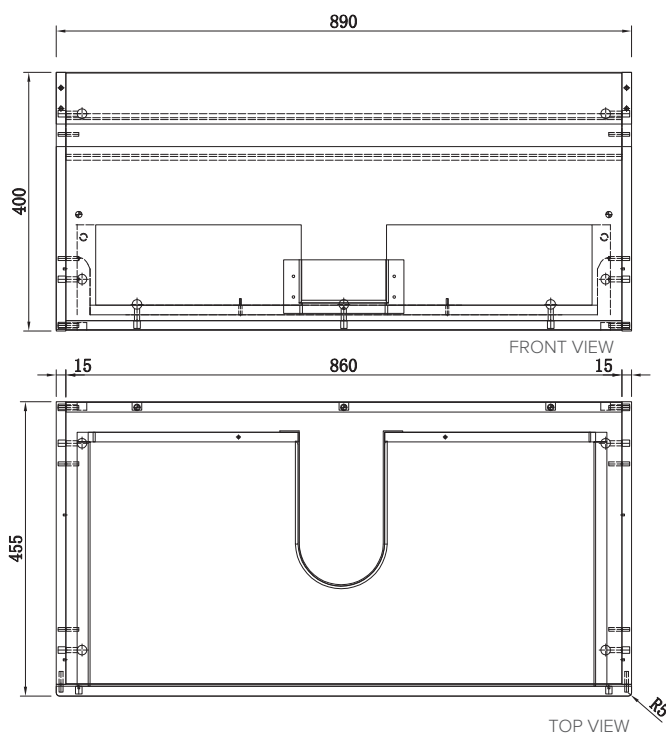

### Features

- Wall Hung
- 1 Drawer
- Single Basin
- Gloss White: 2-pack urethane on MRF
- Colours: Laminate finish
- Dimensions: H420 x W900 x D465

### Technical Details

Note: All measurements shown are in millimetres. Sizes are nominal.

## 900mm Basin Options