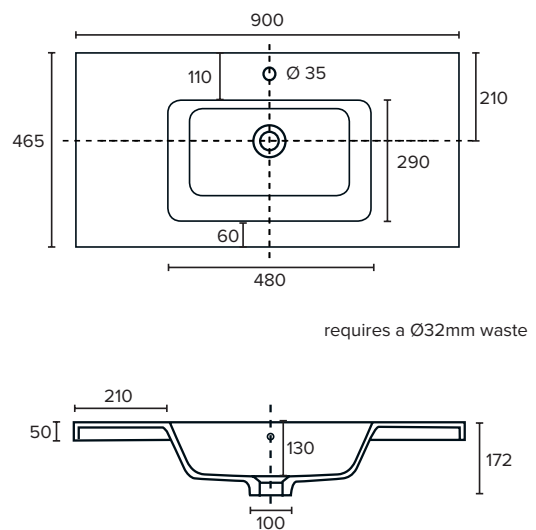

Ari

StoneCast with overflow
Gloss White - VA

W900 x D465 x H50