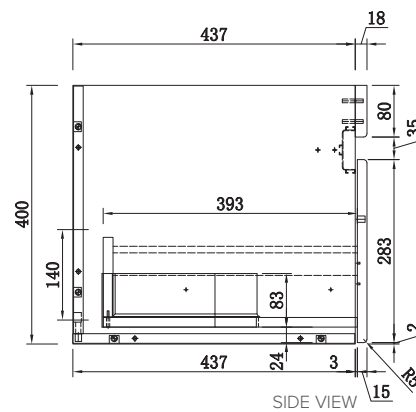

### Features

- Wall Hung
- 1 Drawer
- Single Basin
- Gloss White: 2-pack urethane on MRF
- Colours: Laminate finish
- Dimensions: H420 x W900 x D465

### Technical Details

Note: All measurements shown are in millimetres. Sizes are nominal.

## 900mm Basin Options