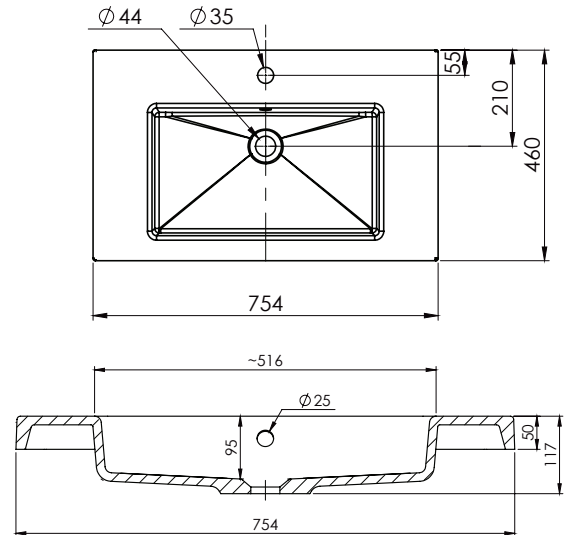

SPECIFICATION SHEET

Brookfield 750mm 2 Drawer Wall Vanity

Features

- Wall Hung
- 2 Drawers
- Single Basin
- Laminate Woodgrain & Solid Colours on MR Board
- Dimensions: H670 x W750 x D465
- Plumbing provision has been allowed for with a 60mm space behind lower drawer. Note lower drawer DOES NOT have a plumbing cutout and is designed to offer full storage space

Colour Options with Code

Technical Details

Note: All measurements shown are in millimetres. Sizes are nominal.

SPECIFICATION SHEET

750mm Basin Options

Via

StoneCast with overflow
Gloss White - VIA
Matte White - VIAMW

W750 x D460 x H20

Ponti

StoneCast with overflow
Gloss White - PO

W754 x D460 x H50

Ari

StoneCast with overflow
Gloss White - VA

W750 x D465 x H50

requires a $\phi 32$ mm waste

SPECIFICATION SHEET

750mm Basin Options

Clasico

Vitreous China with overflow
Gloss White - VC

W760 x D465 x H20

Vercelli

Vitreous China with overflow
Gloss White - VE

W765 x D465 x H15