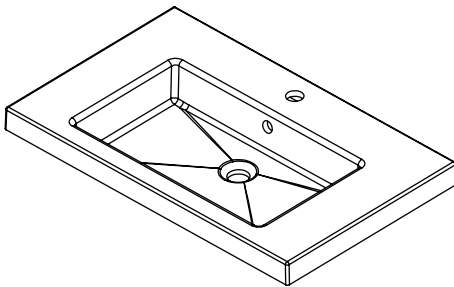

SPECIFICATION SHEET

Brookfield 750mm 2 Drawer Wall Vanity

Features

- Wall Hung
- 2 Drawers
- Single Basin
- Laminate Woodgrain & Solid Colours on MR Board
- Dimensions: H670 x W750 x D465
- Plumbing provision has been allowed for with a 60mm space behind lower drawer. Note lower drawer DOES NOT have a plumbing cutout and is designed to offer full storage space

Colour Options with Code

Technical Details

Note: All measurements shown are in millimetres. Sizes are nominal.

SPECIFICATION SHEET

750mm Basin Options

Via

StoneCast with overflow
Gloss White - VIA
Matte White - VIAMW

W750 x D460 x H20

Ponti

StoneCast with overflow
Gloss White - PO

W754 x D460 x H50

Ari

StoneCast with overflow
Gloss White - VA

W750 x D465 x H50

requires a $\phi 32$ mm waste

SPECIFICATION SHEET

750mm Basin Options

Clasico

Vitreous China with overflow
Gloss White - VC

W760 x D465 x H20

Vercelli

Vitreous China with overflow
Gloss White - VE

W765 x D465 x H15