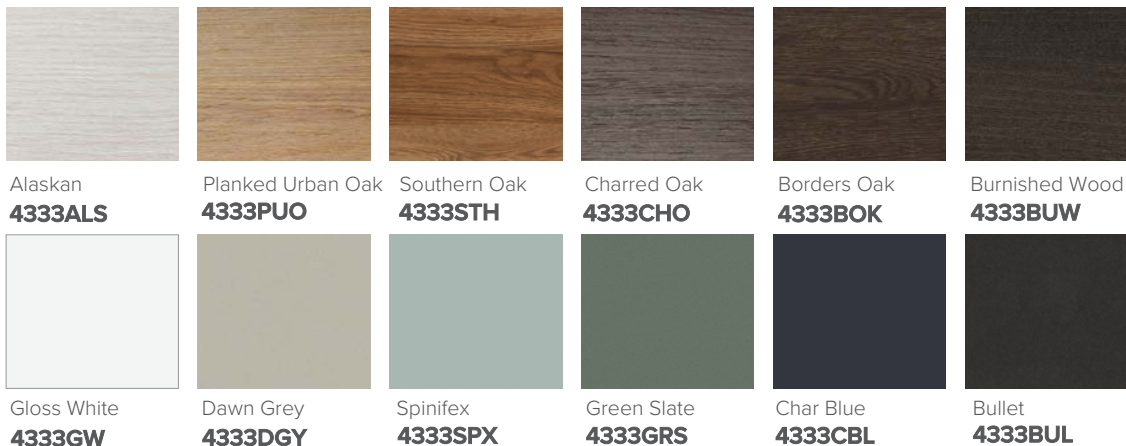

SPECIFICATION SHEET

Brookfield 750mm 2 Drawer Wall Vanity

Features

- Wall Hung
- 2 Drawers
- Single Basin
- Laminate Woodgrain & Solid Colours on MR Board
- Dimensions: H670 x W750 x D465
- Plumbing provision has been allowed for with a 60mm space behind lower drawer. Note lower drawer DOES NOT have a plumbing cutout and is designed to offer full storage space

Colour Options with Code

Technical Details

Note: All measurements shown are in millimetres. Sizes are nominal.

SPECIFICATION SHEET

750mm Basin Options

Via

StoneCast with overflow
Gloss White - VIA
Matte White - VIAMW

SPECIFICATION SHEET

750mm Basin Options

Clasico

Vitreous China with overflow
Gloss White - VC

W760 x D465 x H20

Vercelli

Vitreous China with overflow
Gloss White - VE

W765 x D465 x H15