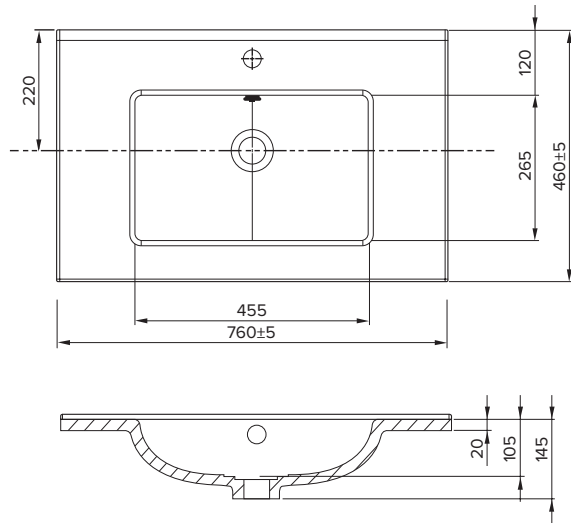

SPECIFICATION SHEET

Brookfield 750mm 2 Drawer Wall Vanity

Features

- Wall Hung
- 2 Drawers
- Single Basin
- Laminate Woodgrain & Solid Colours on MR Board
- Dimensions: H670 x W750 x D465
- Plumbing provision has been allowed for with a 60mm space behind lower drawer. Note lower drawer DOES NOT have a plumbing cutout and is designed to offer full storage space

Colour Options with Code

Technical Details

Note: All measurements shown are in millimetres. Sizes are nominal.

SPECIFICATION SHEET

750mm Basin Options

Via

StoneCast with overflow
Gloss White - VIA
Matte White - VIAMW

W750 x D460 x H20

Ponti

StoneCast with overflow
Gloss White - PO

W754 x D460 x H50

Ari

StoneCast with overflow
Gloss White - VA

W750 x D465 x H50

requires a $\phi 32$ mm waste

SPECIFICATION SHEET

750mm Basin Options

Clasico

Vitreous China with overflow
Gloss White - VC

W760 x D465 x H20

Vercelli

Vitreous China with overflow
Gloss White - VE

W765 x D465 x H15