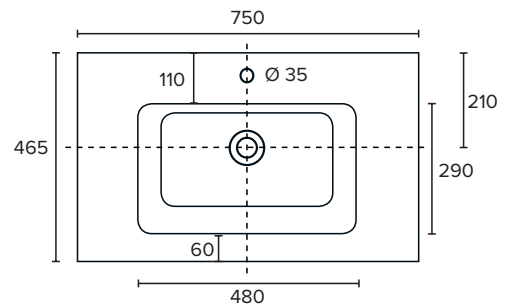

SPECIFICATION SHEET

Brookfield 750mm 2 Drawer Wall Vanity

Features

- Wall Hung
- 2 Drawers
- Single Basin
- Laminate Woodgrain & Solid Colours on MR Board
- Dimensions: H670 x W750 x D465
- Plumbing provision has been allowed for with a 60mm space behind lower drawer. Note lower drawer DOES NOT have a plumbing cutout and is designed to offer full storage space

Colour Options with Code

Technical Details

Note: All measurements shown are in millimetres. Sizes are nominal.

SPECIFICATION SHEET

750mm Basin Options

Via

StoneCast with overflow
Gloss White - VIA
Matte White - VIAMW

W750 x D460 x H20

Ponti

StoneCast with overflow
Gloss White - PO

W754 x D460 x H50

Ari

StoneCast with overflow
Gloss White - VA

W750 x D465 x H50

requires a $\phi 32$ mm waste

SPECIFICATION SHEET

750mm Basin Options

Clasico

Vitreous China with overflow
Gloss White - VC

W760 x D465 x H20

Vercelli

Vitreous China with overflow
Gloss White - VE

W765 x D465 x H15