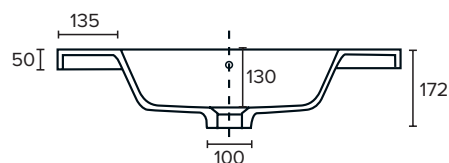

SPECIFICATION SHEET

Brookfield 750mm 2 Drawer Wall Vanity

Features

- Wall Hung
- 2 Drawers
- Single Basin
- Laminate Woodgrain & Solid Colours on MR Board
- Dimensions: H670 x W750 x D465
- Plumbing provision has been allowed for with a 60mm space behind lower drawer. Note lower drawer DOES NOT have a plumbing cutout and is designed to offer full storage space

Colour Options with Code

Technical Details

Note: All measurements shown are in millimetres. Sizes are nominal.

SPECIFICATION SHEET

750mm Basin Options

Via

StoneCast with overflow
Gloss White - VIA
Matte White - VIAMW

W750 x D460 x H20

Ponti

StoneCast with overflow
Gloss White - PO

W754 x D460 x H50

Ari

StoneCast with overflow
Gloss White - VA

W750 x D465 x H50

requires a $\phi 32$ mm waste

SPECIFICATION SHEET

750mm Basin Options

Clasico

Vitreous China with overflow
Gloss White - VC

W760 x D465 x H20

Vercelli

Vitreous China with overflow
Gloss White - VE

W765 x D465 x H15