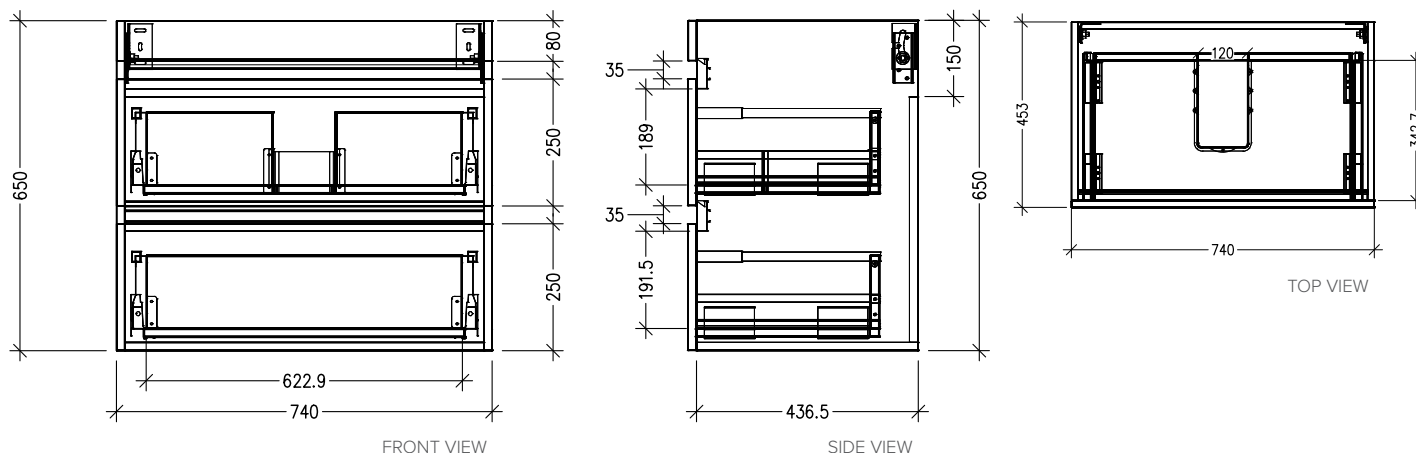

SPECIFICATION SHEET

Brookfield 750mm 2 Drawer Wall Vanity

Features

- Wall Hung
- 2 Drawers
- Single Basin
- Laminate Woodgrain & Solid Colours on MR Board
- Dimensions: H670 x W750 x D465
- Plumbing provision has been allowed for with a 60mm space behind lower drawer. Note lower drawer DOES NOT have a plumbing cutout and is designed to offer full storage space

Colour Options with Code

Technical Details

Note: All measurements shown are in millimetres. Sizes are nominal.

SPECIFICATION SHEET

750mm Basin Options

Via

StoneCast with overflow
Gloss White - VIA
Matte White - VIAMW

W750 x D460 x H20

Ponti

StoneCast with overflow
Gloss White - PO

W754 x D460 x H50

Ari

StoneCast with overflow
Gloss White - VA

W750 x D465 x H50

requires a $\phi 32$ mm waste

SPECIFICATION SHEET

750mm Basin Options

Clasico

Vitreous China with overflow
Gloss White - VC

W760 x D465 x H20

Vercelli

Vitreous China with overflow
Gloss White - VE

W765 x D465 x H15