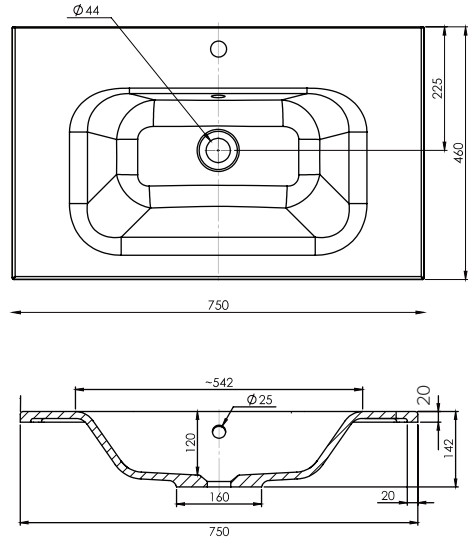

SPECIFICATION SHEET

Brookfield 750mm 2 Drawer Wall Vanity

Features

- Wall Hung
- 2 Drawers
- Single Basin
- Laminate Woodgrain & Solid Colours on MR Board
- Dimensions: H670 x W750 x D465
- Plumbing provision has been allowed for with a 60mm space behind lower drawer. Note lower drawer DOES NOT have a plumbing cutout and is designed to offer full storage space

Colour Options with Code

Technical Details

Note: All measurements shown are in millimetres. Sizes are nominal.

SPECIFICATION SHEET

750mm Basin Options

Via

StoneCast with overflow
Gloss White - VIA
Matte White - VIAMW

W750 x D460 x H20

Ponti

StoneCast with overflow
Gloss White - PO

W754 x D460 x H50

Ari

StoneCast with overflow
Gloss White - VA

W750 x D465 x H50

requires a $\phi 32$ mm waste

SPECIFICATION SHEET

750mm Basin Options

Clasico

Vitreous China with overflow
Gloss White - VC

W760 x D465 x H20

Vercelli

Vitreous China with overflow
Gloss White - VE

W765 x D465 x H15