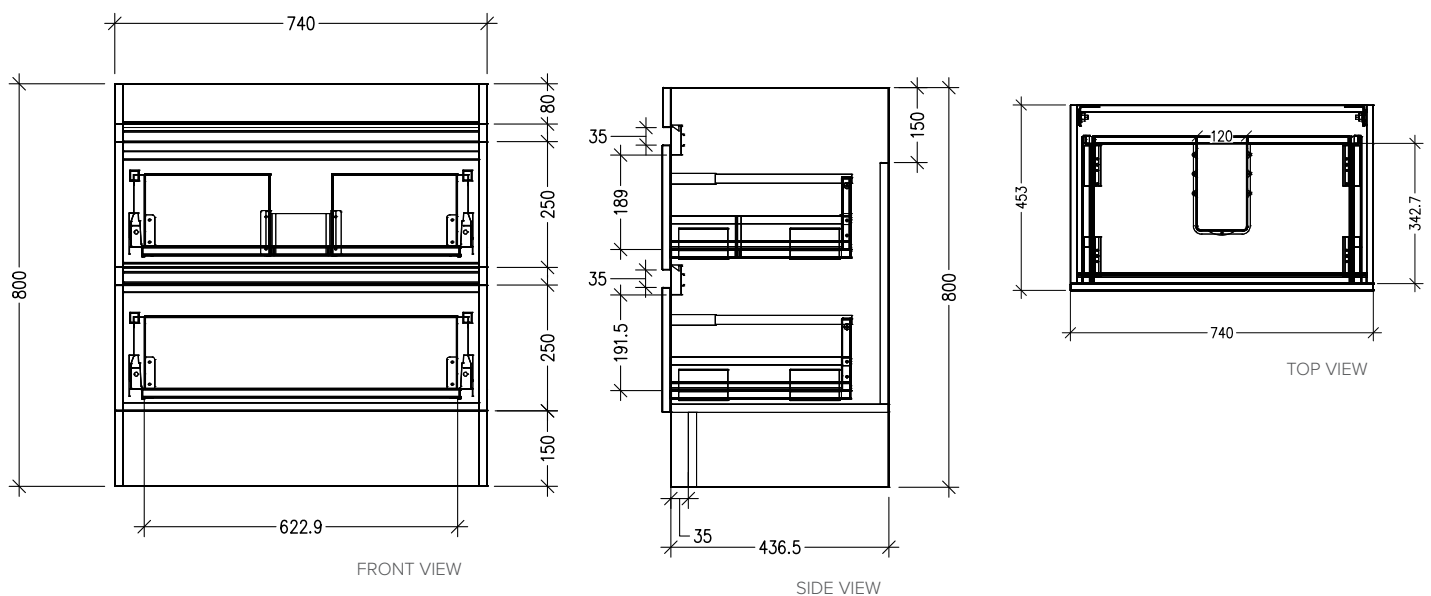

SPECIFICATION SHEET

Brookfield 750mm 2 Drawer Floor Vanity

Features

- Floorstanding
- 2 Drawers
- Single Basin
- Laminate Woodgrain & Solid Colours on MR Board
- Dimensions: H820 x W750 x D465
- Floor plumbing provision has been allowed for with a 60mm space behind lower drawer. Note lower drawer DOES NOT have a plumbing cutout and is designed to offer full storage space.
- **Optional: Floor plumbing waste provision in bottom drawer [88515] - Additional cost applies**

Colour Options with Code

Technical Details

Note: All measurements shown are in millimetres. Sizes are nominal.

SPECIFICATION SHEET

750mm Basin Options

Via

StoneCast with overflow
Gloss White - VIA
Matte White - VIAMW

W750 x D460 x H20

Ponti

StoneCast with overflow
Gloss White - PO

W754 x D460 x H50

Ari

StoneCast with overflow
Gloss White - VA

W750 x D465 x H50

requires a $\phi 32$ mm waste

SPECIFICATION SHEET

750mm Basin Options

Clasico

Vitreous China with overflow
Gloss White - VC

W760 x D465 x H20

Vercelli

Vitreous China with overflow
Gloss White - VE

W765 x D465 x H15