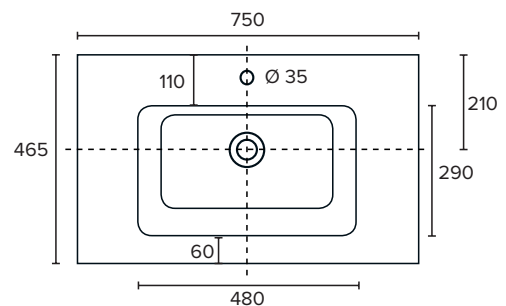

SPECIFICATION SHEET

Brookfield 750mm 2 Drawer Floor Vanity

Features

- Floorstanding
- 2 Drawers
- Single Basin
- Laminate Woodgrain & Solid Colours on MR Board
- Dimensions: H820 x W750 x D465
- Floor plumbing provision has been allowed for with a 60mm space behind lower drawer. Note lower drawer DOES NOT have a plumbing cutout and is designed to offer full storage space.
- **Optional: Floor plumbing waste provision in bottom drawer [88515] - Additional cost applies**

Colour Options with Code

Technical Details

Note: All measurements shown are in millimetres. Sizes are nominal.

SPECIFICATION SHEET

750mm Basin Options

Via

StoneCast with overflow
Gloss White - VIA
Matte White - VIAMW

W750 x D460 x H20

Ponti

StoneCast with overflow
Gloss White - PO

W754 x D460 x H50

Ari

StoneCast with overflow
Gloss White - VA

W750 x D465 x H50

requires a $\phi 32$ mm waste

SPECIFICATION SHEET

750mm Basin Options

Clasico

Vitreous China with overflow
Gloss White - VC

W760 x D465 x H20

Vercelli

Vitreous China with overflow
Gloss White - VE

W765 x D465 x H15