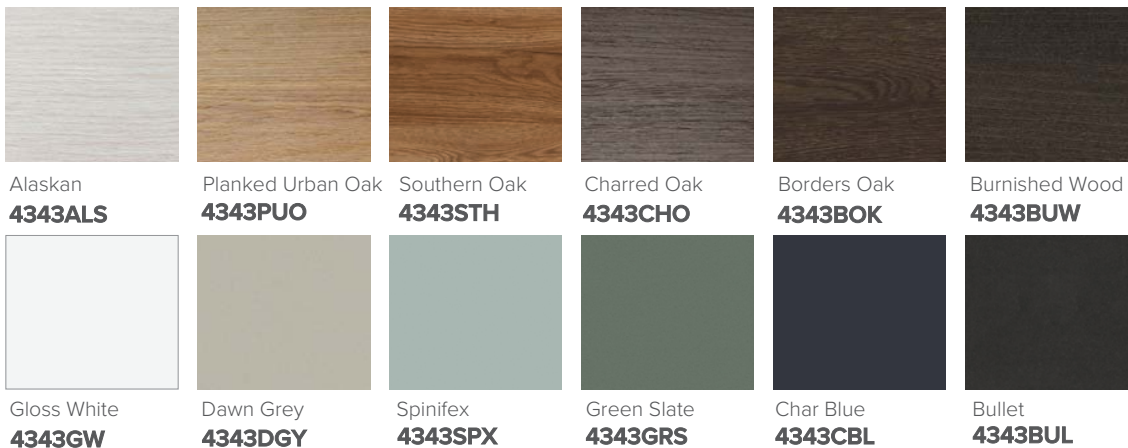

SPECIFICATION SHEET

Brookfield 750mm 2 Drawer Floor Vanity

Features

- Floorstanding
- 2 Drawers
- Single Basin
- Laminate Woodgrain & Solid Colours on MR Board
- Dimensions: H820 x W750 x D465
- Floor plumbing provision has been allowed for with a 60mm space behind lower drawer. Note lower drawer DOES NOT have a plumbing cutout and is designed to offer full storage space.
- **Optional: Floor plumbing waste provision in bottom drawer [88515] - Additional cost applies**

Colour Options with Code

Technical Details

Note: All measurements shown are in millimetres. Sizes are nominal.

SPECIFICATION SHEET

750mm Basin Options

Via

StoneCast with overflow
Gloss White - VIA
Matte White - VIAMW

SPECIFICATION SHEET

750mm Basin Options

Clasico

Vitreous China with overflow
Gloss White - VC

W760 x D465 x H20

Vercelli

Vitreous China with overflow
Gloss White - VE

W765 x D465 x H15