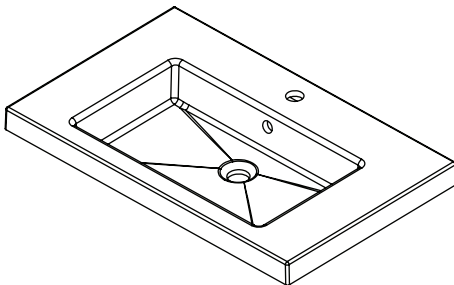

SPECIFICATION SHEET

Brookfield 750mm 2 Drawer Floor Vanity

Features

- Floorstanding
- 2 Drawers
- Single Basin
- Laminate Woodgrain & Solid Colours on MR Board
- Dimensions: H820 x W750 x D465
- Floor plumbing provision has been allowed for with a 60mm space behind lower drawer. Note lower drawer DOES NOT have a plumbing cutout and is designed to offer full storage space.
- **Optional: Floor plumbing waste provision in bottom drawer [88515] - Additional cost applies**

Colour Options with Code

Technical Details

Note: All measurements shown are in millimetres. Sizes are nominal.

SPECIFICATION SHEET

750mm Basin Options

Via

StoneCast with overflow
Gloss White - VIA
Matte White - VIAMW

W750 x D460 x H20

Ponti

StoneCast with overflow
Gloss White - PO

W754 x D460 x H50

Ari

StoneCast with overflow
Gloss White - VA

W750 x D465 x H50

requires a $\phi 32$ mm waste

SPECIFICATION SHEET

750mm Basin Options

Clasico

Vitreous China with overflow
Gloss White - VC

W760 x D465 x H20

Vercelli

Vitreous China with overflow
Gloss White - VE

W765 x D465 x H15