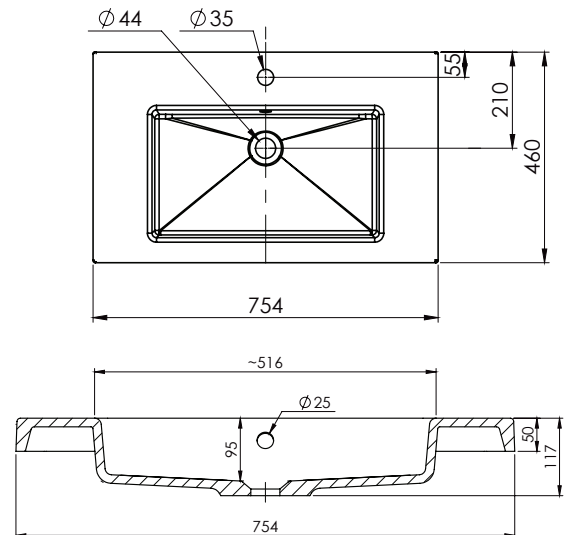

SPECIFICATION SHEET

Brookfield 750mm 2 Drawer Floor Vanity

Features

- Floorstanding
- 2 Drawers
- Single Basin
- Laminate Woodgrain & Solid Colours on MR Board
- Dimensions: H820 x W750 x D465
- Floor plumbing provision has been allowed for with a 60mm space behind lower drawer. Note lower drawer DOES NOT have a plumbing cutout and is designed to offer full storage space.
- **Optional: Floor plumbing waste provision in bottom drawer [88515] - Additional cost applies**

Colour Options with Code

Technical Details

Note: All measurements shown are in millimetres. Sizes are nominal.

SPECIFICATION SHEET

750mm Basin Options

Via

StoneCast with overflow
Gloss White - VIA
Matte White - VIAMW

W750 x D460 x H20

Ponti

StoneCast with overflow
Gloss White - PO

W754 x D460 x H50

Ari

StoneCast with overflow
Gloss White - VA

W750 x D465 x H50

requires a $\phi 32$ mm waste

SPECIFICATION SHEET

750mm Basin Options

Clasico

Vitreous China with overflow
Gloss White - VC

W760 x D465 x H20

Vercelli

Vitreous China with overflow
Gloss White - VE

W765 x D465 x H15