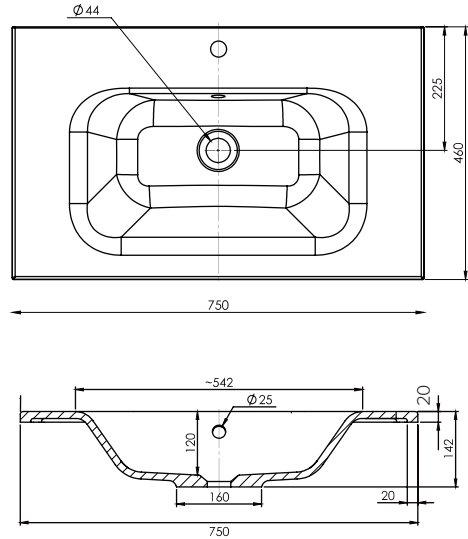

SPECIFICATION SHEET

Brookfield 750mm 2 Drawer Floor Vanity

Features

- Floorstanding
- 2 Drawers
- Single Basin
- Laminate Woodgrain & Solid Colours on MR Board
- Dimensions: H820 x W750 x D465
- Floor plumbing provision has been allowed for with a 60mm space behind lower drawer. Note lower drawer DOES NOT have a plumbing cutout and is designed to offer full storage space.
- **Optional: Floor plumbing waste provision in bottom drawer [88515] - Additional cost applies**

Colour Options with Code

Technical Details

Note: All measurements shown are in millimetres. Sizes are nominal.

SPECIFICATION SHEET

750mm Basin Options

Via

StoneCast with overflow
Gloss White - VIA
Matte White - VIAMW

W750 x D460 x H20

Ponti

StoneCast with overflow
Gloss White - PO

W754 x D460 x H50

Ari

StoneCast with overflow
Gloss White - VA

W750 x D465 x H50

requires a $\phi 32$ mm waste

SPECIFICATION SHEET

750mm Basin Options

Clasico

Vitreous China with overflow
Gloss White - VC

W760 x D465 x H20

Vercelli

Vitreous China with overflow
Gloss White - VE

W765 x D465 x H15