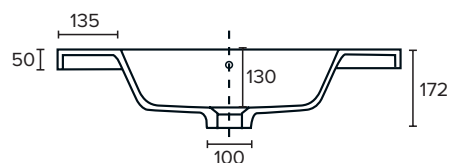

SPECIFICATION SHEET

Brookfield 750mm 2 Drawer Floor Vanity

Features

- Floorstanding
- 2 Drawers
- Single Basin
- Laminate Woodgrain & Solid Colours on MR Board
- Dimensions: H820 x W750 x D465
- Floor plumbing provision has been allowed for with a 60mm space behind lower drawer. Note lower drawer DOES NOT have a plumbing cutout and is designed to offer full storage space.
- **Optional: Floor plumbing waste provision in bottom drawer [88515] - Additional cost applies**

Colour Options with Code

Technical Details

Note: All measurements shown are in millimetres. Sizes are nominal.

SPECIFICATION SHEET

750mm Basin Options

Via

StoneCast with overflow
Gloss White - VIA
Matte White - VIAMW

W750 x D460 x H20

Ponti

StoneCast with overflow
Gloss White - PO

W754 x D460 x H50

Ari

StoneCast with overflow
Gloss White - VA

W750 x D465 x H50

requires a $\phi 32$ mm waste

SPECIFICATION SHEET

750mm Basin Options

Clasico

Vitreous China with overflow
Gloss White - VC

W760 x D465 x H20

Vercelli

Vitreous China with overflow
Gloss White - VE

W765 x D465 x H15