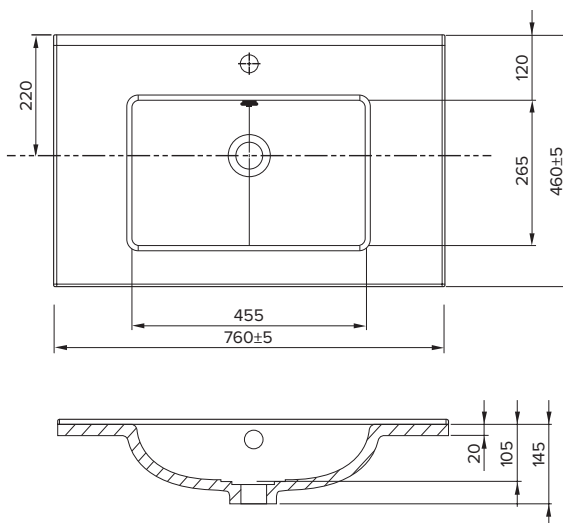

SPECIFICATION SHEET

Brookfield 750mm 2 Drawer Floor Vanity

Features

- Floorstanding
- 2 Drawers
- Single Basin
- Laminate Woodgrain & Solid Colours on MR Board
- Dimensions: H820 x W750 x D465
- Floor plumbing provision has been allowed for with a 60mm space behind lower drawer. Note lower drawer DOES NOT have a plumbing cutout and is designed to offer full storage space.
- **Optional: Floor plumbing waste provision in bottom drawer [88515] - Additional cost applies**

Colour Options with Code

Technical Details

Note: All measurements shown are in millimetres. Sizes are nominal.

SPECIFICATION SHEET

750mm Basin Options

Via

StoneCast with overflow
Gloss White - VIA
Matte White - VIAMW

W750 x D460 x H20

Ponti

StoneCast with overflow
Gloss White - PO

W754 x D460 x H50

Ari

StoneCast with overflow
Gloss White - VA

W750 x D465 x H50

requires a $\phi 32$ mm waste

SPECIFICATION SHEET

750mm Basin Options

Clasico

Vitreous China with overflow
Gloss White - VC

W760 x D465 x H20

Vercelli

Vitreous China with overflow
Gloss White - VE

W765 x D465 x H15