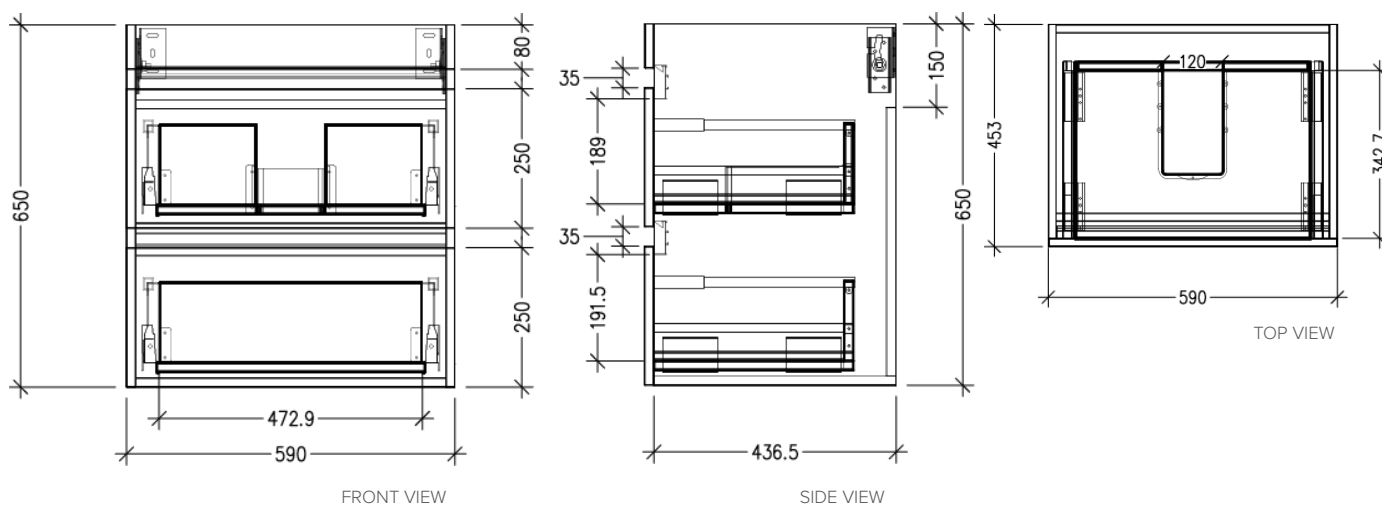

SPECIFICATION SHEET

Brookfield 600mm 2 Drawer Wall Vanity

Features

- Wall Hung
- 2 Drawers
- Single Basin
- Laminate Woodgrain & Solid Colours on MR Board
- Dimensions: H670 x W600 x D465
- Note: Plumbing cut-out is not supplied in bottom drawer. Designed with a 60mm space behind bottom drawer to allow for plumbing.

Colour Options with Code

Technical Details

Note: All measurements shown are in millimetres. Sizes are nominal.

SPECIFICATION SHEET

600mm Basin Options

Via

StoneCast with overflow
 Gloss White - VIA
 Matte White - VIAMW

W610 x D460 x H20

Ponti

StoneCast with overflow
 Gloss White - PO

W604 x D460 x H50

Clasico

Vitreous China with overflow
 Gloss White - VC

W600 x D465 x H20

SPECIFICATION SHEET

600mm Basin Options

Vercelli

Vitreous China with overflow
Gloss White - VE

W625 x D465 x H115