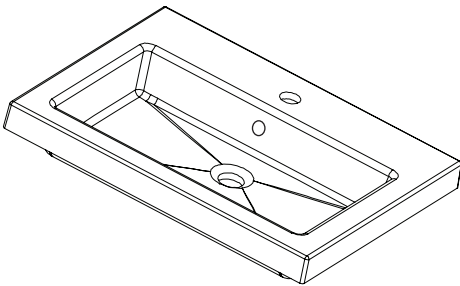

SPECIFICATION SHEET

Brookfield 600mm 2 Drawer Wall Vanity

Features

- Wall Hung
- 2 Drawers
- Single Basin
- Laminate Woodgrain & Solid Colours on MR Board
- Dimensions: H670 x W600 x D465
- Note: Plumbing cut-out is not supplied in bottom drawer. Designed with a 60mm space behind bottom drawer to allow for plumbing.

Colour Options with Code

Technical Details

Note: All measurements shown are in millimetres. Sizes are nominal.

SPECIFICATION SHEET

600mm Basin Options

Via

StoneCast with overflow
 Gloss White - VIA
 Matte White - VIAMW

W610 x D460 x H20

Ponti

StoneCast with overflow
 Gloss White - PO

W604 x D460 x H50

Clasico

Vitreous China with overflow
 Gloss White - VC

W600 x D465 x H20

SPECIFICATION SHEET

600mm Basin Options

Vercelli

Vitreous China with overflow
Gloss White - VE

W625 x D465 x H115