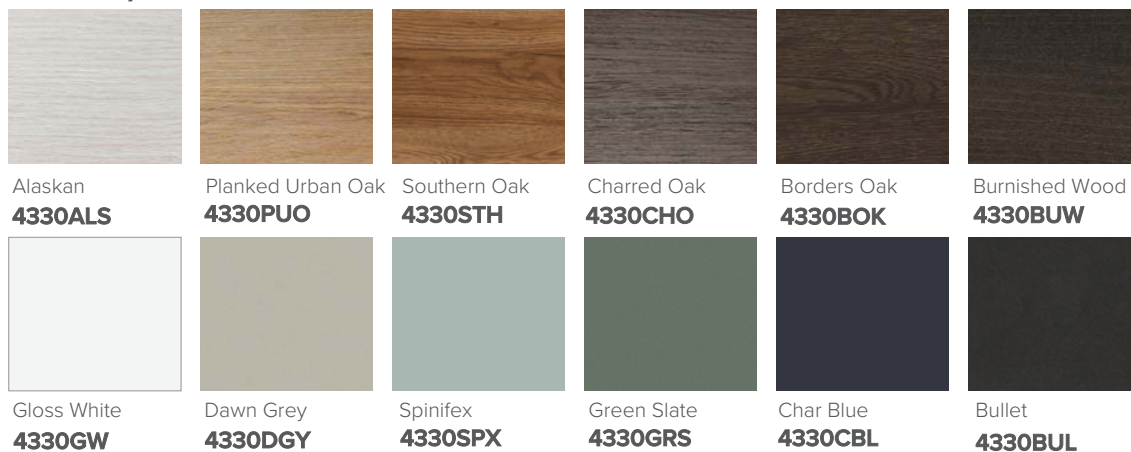

SPECIFICATION SHEET

Brookfield 600mm 2 Drawer Wall Vanity

Features

- Wall Hung
- 2 Drawers
- Single Basin
- Laminate Woodgrain & Solid Colours on MR Board
- Dimensions: H670 x W600 x D465
- Note: Plumbing cut-out is not supplied in bottom drawer. Designed with a 60mm space behind bottom drawer to allow for plumbing.

Colour Options with Code

Technical Details

Note: All measurements shown are in millimetres. Sizes are nominal.

SPECIFICATION SHEET

600mm Basin Options

Via

StoneCast with overflow
 Gloss White - VIA
 Matte White - VIAMW

W610 x D460 x H20

Ponti

StoneCast with overflow
 Gloss White - PO

W604 x D460 x H50

Clasico

Vitreous China with overflow
 Gloss White - VC

W600 x D465 x H20

SPECIFICATION SHEET

600mm Basin Options

Vercelli

Vitreous China with overflow
Gloss White - VE

W625 x D465 x H115