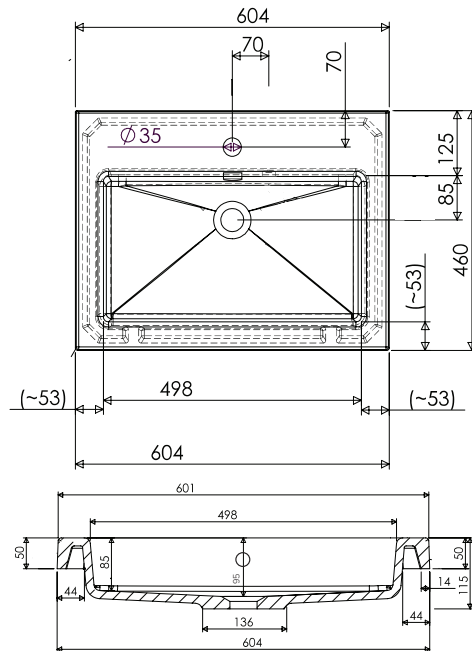

SPECIFICATION SHEET

Brookfield 600mm 2 Drawer Wall Vanity

Features

- Wall Hung
- 2 Drawers
- Single Basin
- Laminate Woodgrain & Solid Colours on MR Board
- Dimensions: H670 x W600 x D465
- Note: Plumbing cut-out is not supplied in bottom drawer. Designed with a 60mm space behind bottom drawer to allow for plumbing.

Colour Options with Code

Technical Details

Note: All measurements shown are in millimetres. Sizes are nominal.

SPECIFICATION SHEET

600mm Basin Options

Via

StoneCast with overflow
 Gloss White - VIA
 Matte White - VIAMW

W610 x D460 x H20

Ponti

StoneCast with overflow
 Gloss White - PO

W604 x D460 x H50

Clasico

Vitreous China with overflow
 Gloss White - VC

W600 x D465 x H20

SPECIFICATION SHEET

600mm Basin Options

Vercelli

Vitreous China with overflow
Gloss White - VE

W625 x D465 x H115