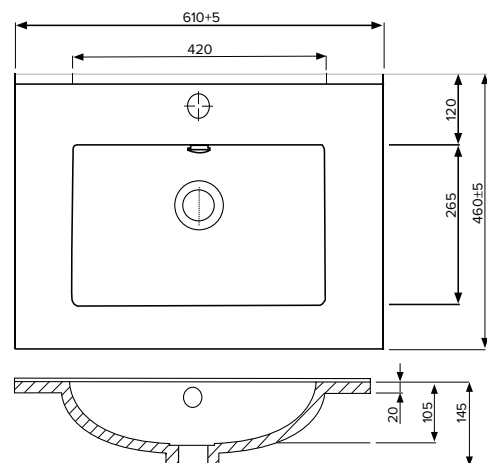

SPECIFICATION SHEET

Brookfield 600mm 2 Drawer Wall Vanity

Features

- Wall Hung
- 2 Drawers
- Single Basin
- Laminate Woodgrain & Solid Colours on MR Board
- Dimensions: H670 x W600 x D465
- Note: Plumbing cut-out is not supplied in bottom drawer. Designed with a 60mm space behind bottom drawer to allow for plumbing.

Colour Options with Code

Technical Details

Note: All measurements shown are in millimetres. Sizes are nominal.

SPECIFICATION SHEET

600mm Basin Options

Via

StoneCast with overflow
 Gloss White - VIA
 Matte White - VIAMW

W610 x D460 x H20

Ponti

StoneCast with overflow
 Gloss White - PO

W604 x D460 x H50

Clasico

Vitreous China with overflow
 Gloss White - VC

W600 x D465 x H20

SPECIFICATION SHEET

600mm Basin Options

Vercelli

Vitreous China with overflow
Gloss White - VE

W625 x D465 x H115