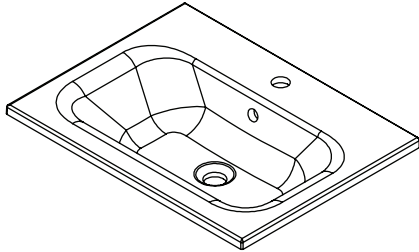

SPECIFICATION SHEET

Brookfield 600mm 2 Drawer Wall Vanity

Features

- Wall Hung
- 2 Drawers
- Single Basin
- Laminate Woodgrain & Solid Colours on MR Board
- Dimensions: H670 x W600 x D465
- Note: Plumbing cut-out is not supplied in bottom drawer. Designed with a 60mm space behind bottom drawer to allow for plumbing.

Colour Options with Code

Technical Details

Note: All measurements shown are in millimetres. Sizes are nominal.

SPECIFICATION SHEET

600mm Basin Options

Via

StoneCast with overflow
 Gloss White - VIA
 Matte White - VIAMW

W610 x D460 x H20

Ponti

StoneCast with overflow
 Gloss White - PO

W604 x D460 x H50

Clasico

Vitreous China with overflow
 Gloss White - VC

W600 x D465 x H20

SPECIFICATION SHEET

600mm Basin Options

Vercelli

Vitreous China with overflow
Gloss White - VE

W625 x D465 x H115