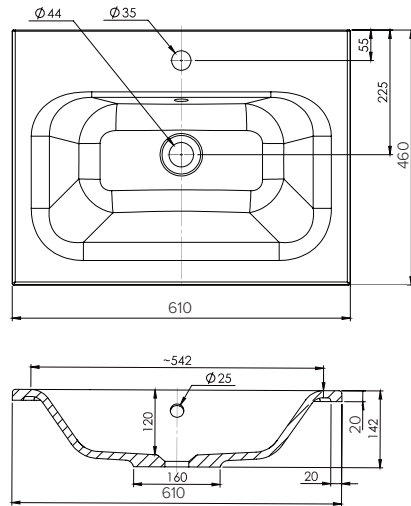

SPECIFICATION SHEET

Brookfield 600mm 2 Drawer Wall Vanity

Features

- Wall Hung
- 2 Drawers
- Single Basin
- Laminate Woodgrain & Solid Colours on MR Board
- Dimensions: H670 x W600 x D465
- Note: Plumbing cut-out is not supplied in bottom drawer. Designed with a 60mm space behind bottom drawer to allow for plumbing.

Colour Options with Code

Technical Details

Note: All measurements shown are in millimetres. Sizes are nominal.

SPECIFICATION SHEET

600mm Basin Options

Via

StoneCast with overflow
 Gloss White - VIA
 Matte White - VIAMW

W610 x D460 x H20

Ponti

StoneCast with overflow
 Gloss White - PO

W604 x D460 x H50

Clasico

Vitreous China with overflow
 Gloss White - VC

W600 x D465 x H20

SPECIFICATION SHEET

600mm Basin Options

Vercelli

Vitreous China with overflow
Gloss White - VE

W625 x D465 x H115