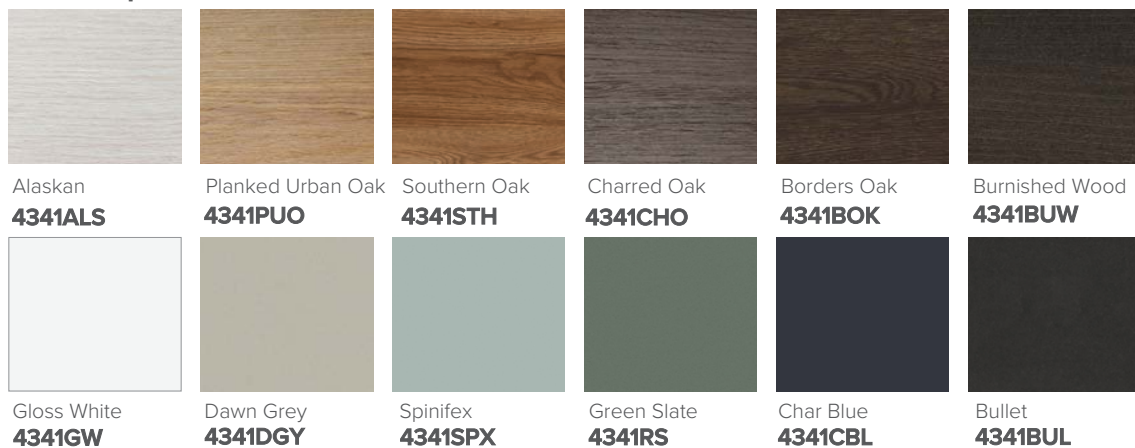

SPECIFICATION SHEET

Brookfield 1500mm 4 Drawer Double Basin Wall Vanity

Features

- Wall Hung
- 4 Drawers
- Double Basin
- Laminate Woodgrain & Solid Colours on MR Board
- Dimensions: H670 x W1500 x D465
- Plumbing provision has been allowed for with a 60mm space behind lower drawers. Note lower drawers DO NOT have a plumbing cutout and are designed to offer full storage space

Colour Options with Code

Technical Details

Note: All measurements shown are in millimetres. Sizes are nominal.

SPECIFICATION SHEET

1500mm Double Basin Options

Via

StoneCast with overflow
 Double Basin Option
 Gloss White - VIA
 Matte White - VIAMW

W1500 x D460 x H20

Ari

StoneCast with overflow
 Double Basin Option
 Gloss White - VA

W1500 x D465 x H50