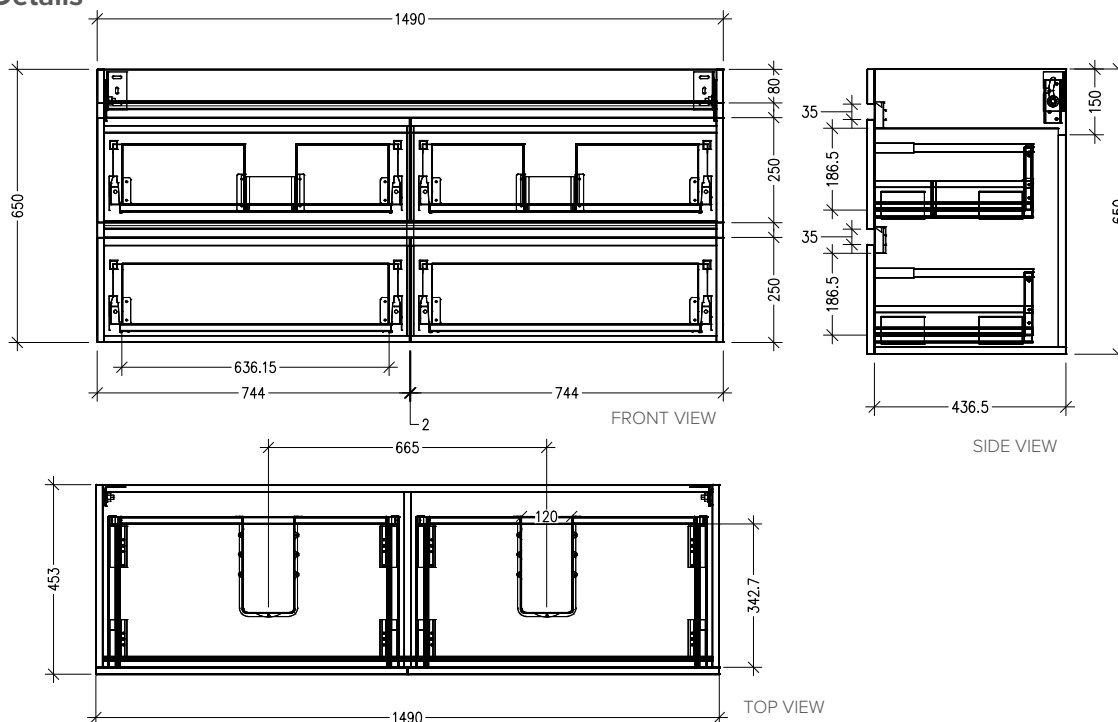

SPECIFICATION SHEET

Brookfield 1500mm 4 Drawer Double Basin Wall Vanity

Features

- Wall Hung
- 4 Drawers
- Double Basin
- Laminate Woodgrain & Solid Colours on MR Board
- Dimensions: H670 x W1500 x D465
- Plumbing provision has been allowed for with a 60mm space behind lower drawers. Note lower drawers DO NOT have a plumbing cutout and are designed to offer full storage space

Colour Options with Code

Technical Details

Note: All measurements shown are in millimetres. Sizes are nominal.

SPECIFICATION SHEET

1500mm Double Basin Options

Via

StoneCast with overflow
 Double Basin Option
 Gloss White - VIA
 Matte White - VIAMW

W1500 x D460 x H20

Ari

StoneCast with overflow
 Double Basin Option
 Gloss White - VA

W1500 x D465 x H50