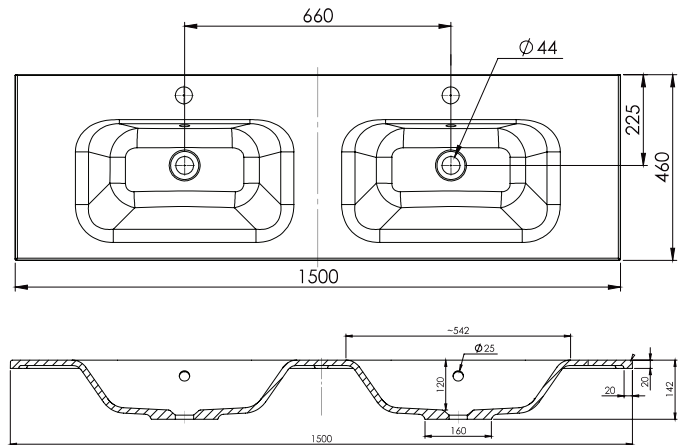

SPECIFICATION SHEET

Brookfield 1500mm 4 Drawer Double Basin Wall Vanity

Features

- Wall Hung
- 4 Drawers
- Double Basin
- Laminate Woodgrain & Solid Colours on MR Board
- Dimensions: H670 x W1500 x D465
- Plumbing provision has been allowed for with a 60mm space behind lower drawers. Note lower drawers DO NOT have a plumbing cutout and are designed to offer full storage space

Colour Options with Code

Technical Details

Note: All measurements shown are in millimetres. Sizes are nominal.

SPECIFICATION SHEET

1500mm Double Basin Options

Via

StoneCast with overflow
 Double Basin Option
 Gloss White - VIA
 Matte White - VIAMW

W1500 x D460 x H20

Ari

StoneCast with overflow
 Double Basin Option
 Gloss White - VA

W1500 x D465 x H50