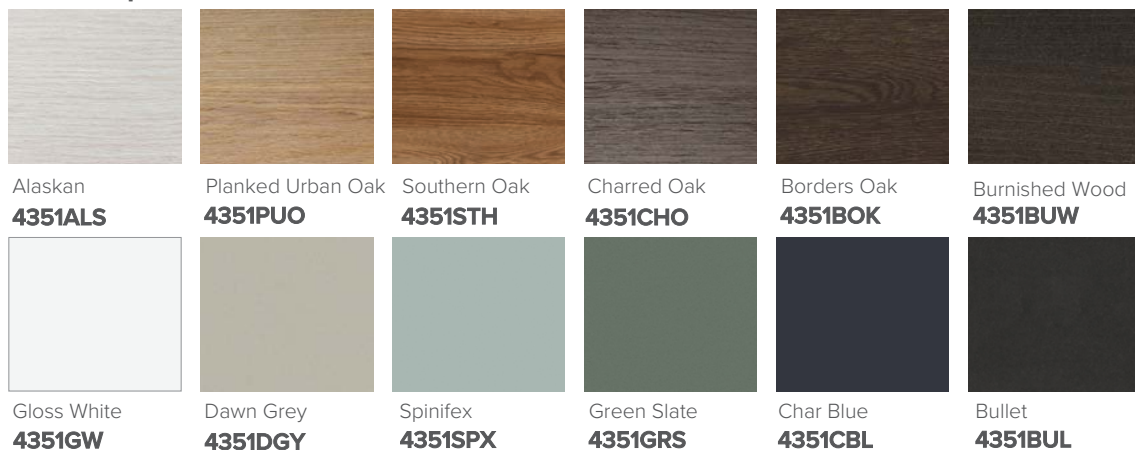

SPECIFICATION SHEET

Brookfield 1500mm 4 Drawer Double Basin Floor Vanity

Features

- Floorstanding
- 4 Drawers
- Double Basin
- Laminate Woodgrain & Solid Colours on MR Board
- Dimensions: H820 x W1500 x D465
- Floor plumbing provision has been allowed for with a 60mm space behind lower drawers. Note lower drawers DO NOT have plumbing cutout and are designed to offer full storage space.
- **Optional: Floor plumbing waste provision in lower drawers [88515] - Additional cost applies**

Colour Options with Code

Technical Details

Note: All measurements shown are in millimetres. Sizes are nominal.

SPECIFICATION SHEET

1500mm Double Basin Options

Via

StoneCast with overflow
 Double Basin Option
 Gloss White - VIA
 Matte White - VIAMW

W1500 x D460 x H20

Ari

StoneCast with overflow
 Double Basin Option
 Gloss White - VA

W1500 x D465 x H50