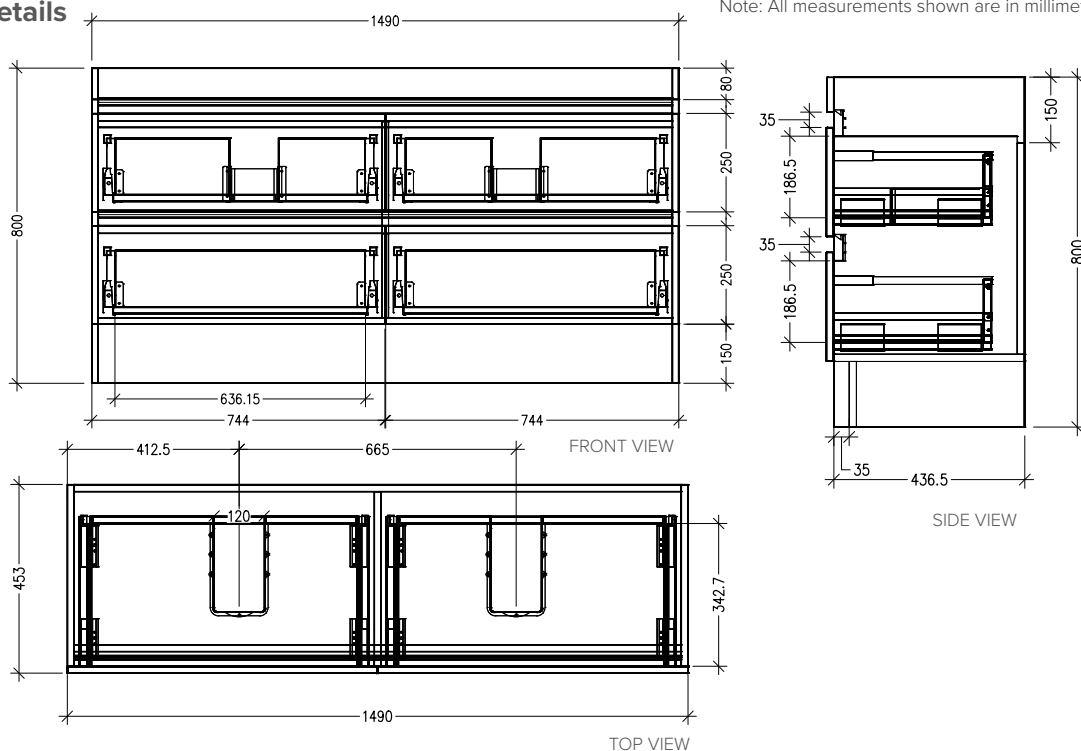

SPECIFICATION SHEET

Brookfield 1500mm 4 Drawer Double Basin Floor Vanity

Features

- Floorstanding
- 4 Drawers
- Double Basin
- Laminate Woodgrain & Solid Colours on MR Board
- Dimensions: H820 x W1500 x D465
- Floor plumbing provision has been allowed for with a 60mm space behind lower drawers. Note lower drawers DO NOT have plumbing cutout and are designed to offer full storage space.
- **Optional: Floor plumbing waste provision in lower drawers [88515] - Additional cost applies**

Colour Options with Code

Technical Details

Note: All measurements shown are in millimetres. Sizes are nominal.

SPECIFICATION SHEET

1500mm Double Basin Options

Via

StoneCast with overflow
 Double Basin Option
 Gloss White - VIA
 Matte White - VIAMW

W1500 x D460 x H20

Ari

StoneCast with overflow
 Double Basin Option
 Gloss White - VA

W1500 x D465 x H50