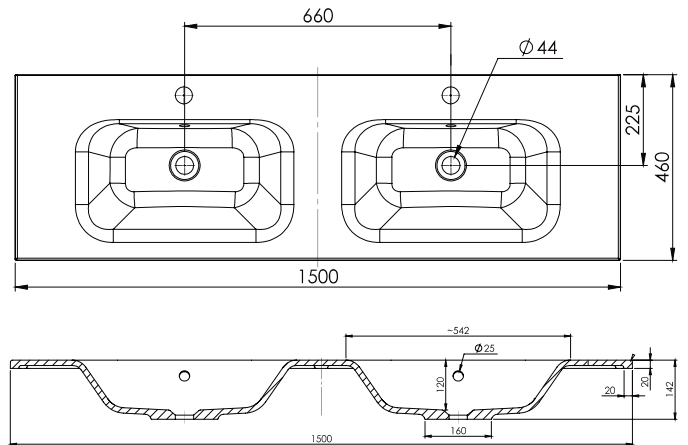

SPECIFICATION SHEET

Brookfield 1500mm 4 Drawer Double Basin Floor Vanity

Features

- Floorstanding
- 4 Drawers
- Double Basin
- Laminate Woodgrain & Solid Colours on MR Board
- Dimensions: H820 x W1500 x D465
- Floor plumbing provision has been allowed for with a 60mm space behind lower drawers. Note lower drawers DO NOT have plumbing cutout and are designed to offer full storage space.
- **Optional: Floor plumbing waste provision in lower drawers [88515] - Additional cost applies**

Colour Options with Code

Technical Details

Note: All measurements shown are in millimetres. Sizes are nominal.

SPECIFICATION SHEET

1500mm Double Basin Options

Via

StoneCast with overflow
 Double Basin Option
 Gloss White - VIA
 Matte White - VIAMW

W1500 x D460 x H20

Ari

StoneCast with overflow
 Double Basin Option
 Gloss White - VA

W1500 x D465 x H50