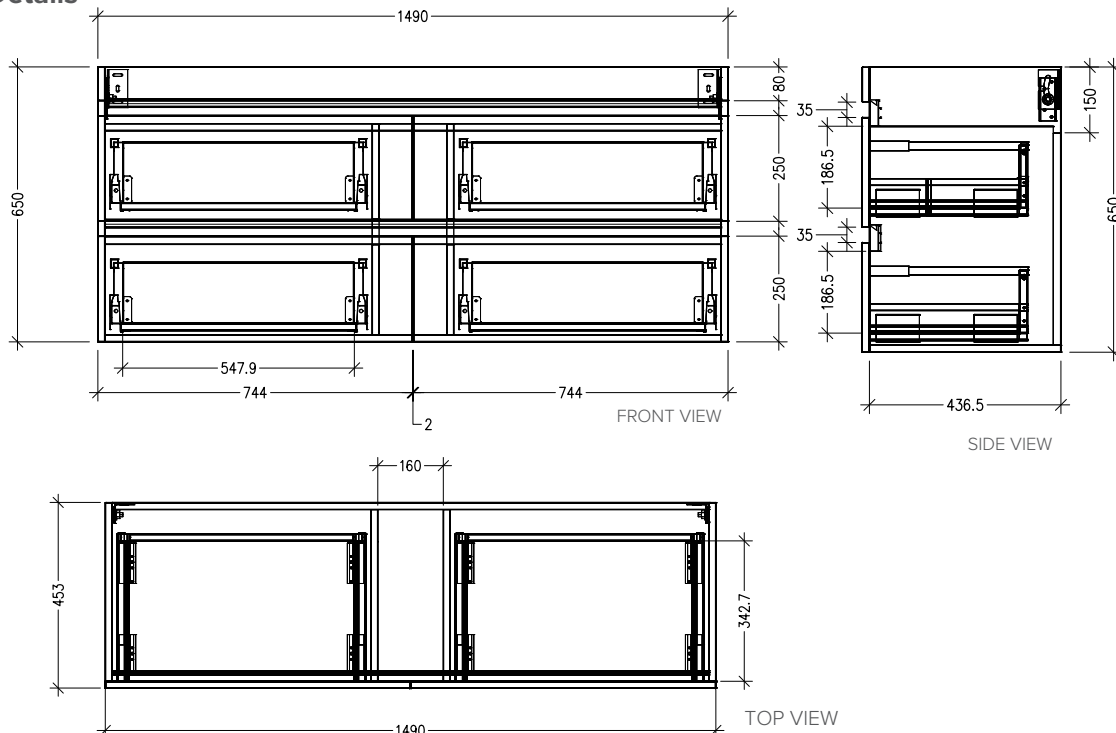

SPECIFICATION SHEET

Brookfield 1500 Wall Vanity, 4 Drawer with Single Basin

Features

- Wall Hung
- 4 Drawers
- Single Basin
- Laminate Woodgrain & Solid Colours on MR Board
- Dimensions: H670 x W1500 x D465

Colour Options with Code

Technical Details

Note: All measurements shown are in millimetres. Sizes are nominal.

SPECIFICATION SHEET

1500mm Single Basin Options

Via

StoneCast with overflow

Gloss White - VIA

Matte White - VIAMW

W1500 x D460 x H20