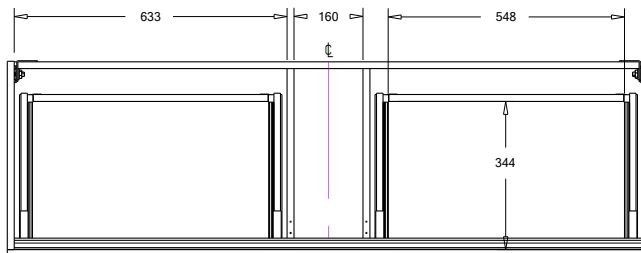

SPECIFICATION SHEET

Brookfield 1500 Wall Vanity, 2 Drawer with Single Basin

Features

- Wall Hung
- 2 Drawers
- Single Basin
- Gloss White: 2-pack urethane on MRF
- Colours: Laminate finish
- Dimensions: H420 x W1500 x D465

Technical Details

Note: All measurements shown are in millimetres. Sizes are nominal.

BACK VIEW

TOP VIEW

FRONT VIEW

SIDE VIEW

SPECIFICATION SHEET

1500mm Single Basin Options

Via

StoneCast with overflow
Gloss White - VIA
Matte White - VIAMW

W1500 x D460 x H20