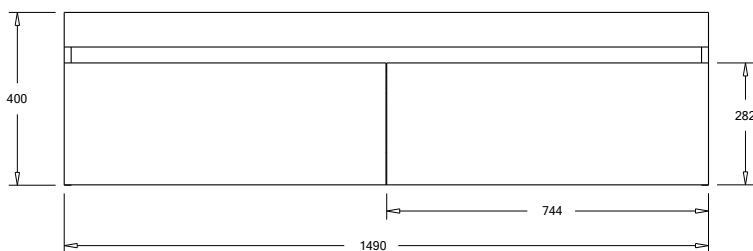

SPECIFICATION SHEET

Brookfield 1500 Wall Vanity, 2 Drawer with Single Basin

Features

- Wall Hung
- 2 Drawers
- Single Basin
- Gloss White: 2-pack urethane on MRF
- Colours: Laminate finish
- Dimensions: H420 x W1500 x D465

Technical Details

Note: All measurements shown are in millimetres. Sizes are nominal.

BACK VIEW

TOP VIEW

FRONT VIEW

SIDE VIEW

SPECIFICATION SHEET

1500mm Single Basin Options

Via

StoneCast with overflow
Gloss White - VIA
Matte White - VIAMW

W1500 x D460 x H20