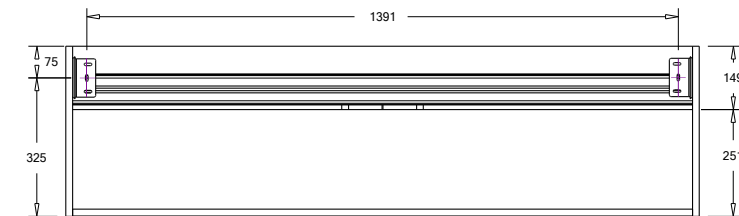

SPECIFICATION SHEET

Brookfield 1500 Wall Vanity, 2 Drawer with Single Basin

Features

- Wall Hung
- 2 Drawers
- Single Basin
- Gloss White: 2-pack urethane on MRF
- Colours: Laminate finish
- Dimensions: H420 x W1500 x D465

Technical Details

Note: All measurements shown are in millimetres. Sizes are nominal.

BACK VIEW

TOP VIEW

FRONT VIEW

SIDE VIEW

SPECIFICATION SHEET

1500mm Single Basin Options

Via

StoneCast with overflow
Gloss White - VIA
Matte White - VIAMW

W1500 x D460 x H20