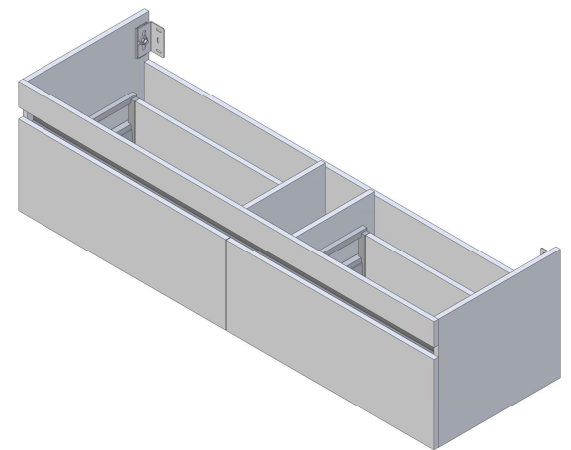

SPECIFICATION SHEET

Brookfield 1500 Wall Vanity, 2 Drawer with Single Basin

Features

- Wall Hung
- 2 Drawers
- Single Basin
- Gloss White: 2-pack urethane on MRF
- Colours: Laminate finish
- Dimensions: H420 x W1500 x D465

Technical Details

Note: All measurements shown are in millimetres. Sizes are nominal.

BACK VIEW

TOP VIEW

FRONT VIEW

SIDE VIEW

SPECIFICATION SHEET

1500mm Single Basin Options

Via

StoneCast with overflow
Gloss White - VIA
Matte White - VIAMW

W1500 x D460 x H20