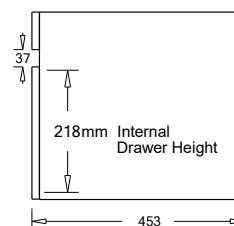

SPECIFICATION SHEET

Brookfield 1500 Wall Vanity, 2 Drawer with Single Basin

Features

- Wall Hung
- 2 Drawers
- Single Basin
- Gloss White: 2-pack urethane on MRF
- Colours: Laminate finish
- Dimensions: H420 x W1500 x D465

Technical Details

Note: All measurements shown are in millimetres. Sizes are nominal.

BACK VIEW

TOP VIEW

FRONT VIEW

SIDE VIEW

SPECIFICATION SHEET

1500mm Single Basin Options

Via

StoneCast with overflow
Gloss White - VIA
Matte White - VIAMW

W1500 x D460 x H20