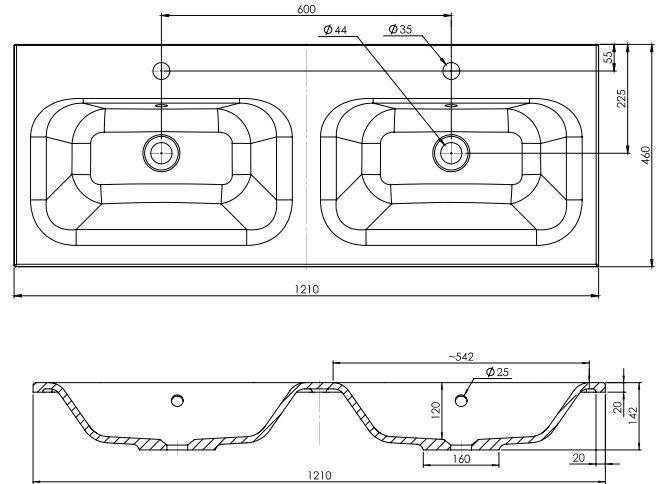

SPECIFICATION SHEET

Brookfield 1200mm 4 Drawer Double Basin Wall Vanity

Features

- Wall Hung
- 4 Drawers
- Double Basin
- Laminate Woodgrain & Solid Colours on MR Board
- Dimensions: H670 x W1200 x D465
- Plumbing provision has been allowed for with a 60mm space behind lower drawers. Note lower drawers DO NOT have a plumbing cutout and are designed to offer full storage space

Colour Options with Code

Technical Details

Note: All measurements shown are in millimetres. Sizes are nominal.

SPECIFICATION SHEET

1200mm Double Basin Options

Via

StoneCast with overflow
 Gloss White - VIA
 Matte White - VIAMW

W1210 x D460 x H20

Ponti

StoneCast with overflow
 Gloss White - PO

W1204 x D460 x H50

Ari

StoneCast with overflow
 Gloss White - VA

W1200 x D465 x H50

SPECIFICATION SHEET

1200mm Double Basin Options

Clasico

Vitreous China with overflow
Gloss White - VC

W1210 x D465 x H20

Vercelli

Vitreous China with overflow
Gloss White - VE

W1216 x D460 x H15