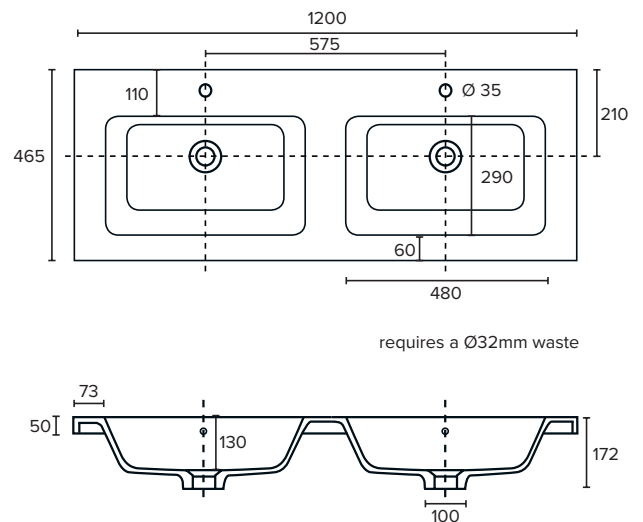

SPECIFICATION SHEET

Brookfield 1200mm 4 Drawer Double Basin Wall Vanity

Features

- Wall Hung
- 4 Drawers
- Double Basin
- Laminate Woodgrain & Solid Colours on MR Board
- Dimensions: H670 x W1200 x D465
- Plumbing provision has been allowed for with a 60mm space behind lower drawers. Note lower drawers DO NOT have a plumbing cutout and are designed to offer full storage space

Colour Options with Code

Technical Details

Note: All measurements shown are in millimetres. Sizes are nominal.

SPECIFICATION SHEET

1200mm Double Basin Options

Via

StoneCast with overflow
 Gloss White - VIA
 Matte White - VIAMW

W1210 x D460 x H20

Ponti

StoneCast with overflow
 Gloss White - PO

W1204 x D460 x H50

Ari

StoneCast with overflow
 Gloss White - VA

W1200 x D465 x H50

SPECIFICATION SHEET

1200mm Double Basin Options

Clasico

Vitreous China with overflow
Gloss White - VC

W1210 x D465 x H20

Vercelli

Vitreous China with overflow
Gloss White - VE

W1216 x D460 x H15