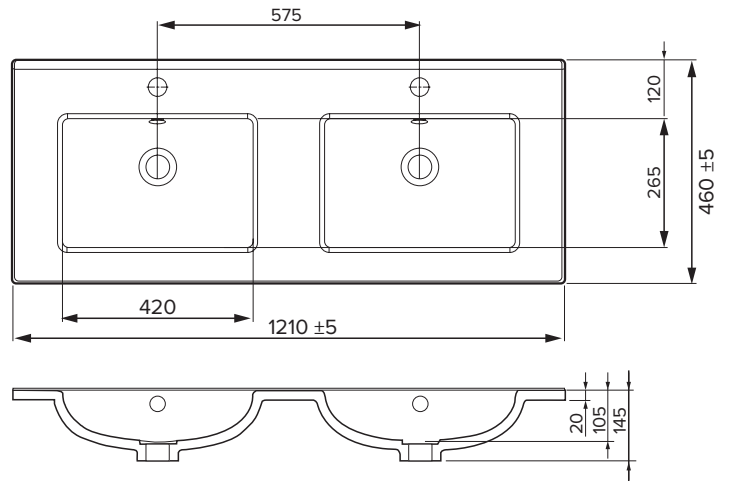

SPECIFICATION SHEET

Brookfield 1200mm 4 Drawer Double Basin Wall Vanity

Features

- Wall Hung
- 4 Drawers
- Double Basin
- Laminate Woodgrain & Solid Colours on MR Board
- Dimensions: H670 x W1200 x D465
- Plumbing provision has been allowed for with a 60mm space behind lower drawers. Note lower drawers DO NOT have a plumbing cutout and are designed to offer full storage space

Colour Options with Code

Technical Details

Note: All measurements shown are in millimetres. Sizes are nominal.

SPECIFICATION SHEET

1200mm Double Basin Options

Via

StoneCast with overflow
 Gloss White - VIA
 Matte White - VIAMW

W1210 x D460 x H20

Ponti

StoneCast with overflow
 Gloss White - PO

W1204 x D460 x H50

Ari

StoneCast with overflow
 Gloss White - VA

W1200 x D465 x H50

SPECIFICATION SHEET

1200mm Double Basin Options

Clasico

Vitreous China with overflow
Gloss White - VC

W1210 x D465 x H20

Vercelli

Vitreous China with overflow
Gloss White - VE

W1216 x D460 x H15