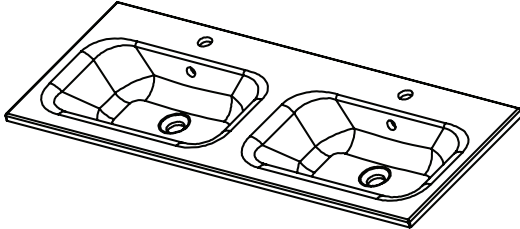

SPECIFICATION SHEET

Brookfield 1200mm 4 Drawer Double Basin Wall Vanity

Features

- Wall Hung
- 4 Drawers
- Double Basin
- Laminate Woodgrain & Solid Colours on MR Board
- Dimensions: H670 x W1200 x D465
- Plumbing provision has been allowed for with a 60mm space behind lower drawers. Note lower drawers DO NOT have a plumbing cutout and are designed to offer full storage space

Colour Options with Code

Technical Details

Note: All measurements shown are in millimetres. Sizes are nominal.

SPECIFICATION SHEET

1200mm Double Basin Options

Via

StoneCast with overflow
 Gloss White - VIA
 Matte White - VIAMW

W1210 x D460 x H20

Ponti

StoneCast with overflow
 Gloss White - PO

W1204 x D460 x H50

Ari

StoneCast with overflow
 Gloss White - VA

W1200 x D465 x H50

SPECIFICATION SHEET

1200mm Double Basin Options

Clasico

Vitreous China with overflow
Gloss White - VC

W1210 x D465 x H20

Vercelli

Vitreous China with overflow
Gloss White - VE

W1216 x D460 x H15