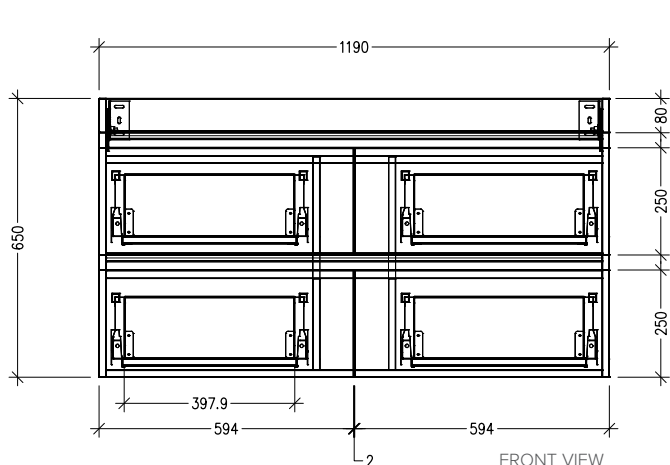

SPECIFICATION SHEET

Brookfield 1200mm 4 Drawer Double Basin Wall Vanity

Features

- Wall Hung
- 4 Drawers
- Double Basin
- Laminate Woodgrain & Solid Colours on MR Board
- Dimensions: H670 x W1200 x D465
- Plumbing provision has been allowed for with a 60mm space behind lower drawers. Note lower drawers DO NOT have a plumbing cutout and are designed to offer full storage space

Colour Options with Code

Technical Details

Note: All measurements shown are in millimetres. Sizes are nominal.

SPECIFICATION SHEET

1200mm Double Basin Options

Via

StoneCast with overflow
 Gloss White - VIA
 Matte White - VIAMW

W1210 x D460 x H20

Ponti

StoneCast with overflow
 Gloss White - PO

W1204 x D460 x H50

Ari

StoneCast with overflow
 Gloss White - VA

W1200 x D465 x H50

SPECIFICATION SHEET

1200mm Double Basin Options

Clasico

Vitreous China with overflow
Gloss White - VC

W1210 x D465 x H20

Vercelli

Vitreous China with overflow
Gloss White - VE

W1216 x D460 x H15