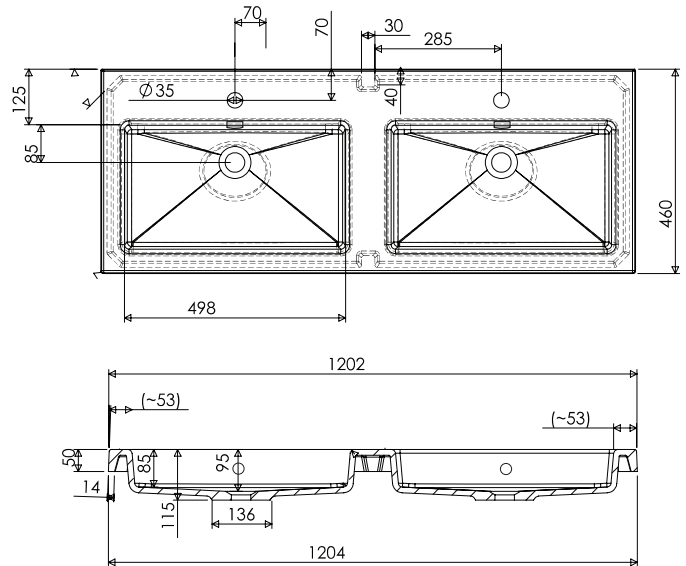

SPECIFICATION SHEET

Brookfield 1200mm 4 Drawer Double Basin Wall Vanity

Features

- Wall Hung
- 4 Drawers
- Double Basin
- Laminate Woodgrain & Solid Colours on MR Board
- Dimensions: H670 x W1200 x D465
- Plumbing provision has been allowed for with a 60mm space behind lower drawers. Note lower drawers DO NOT have a plumbing cutout and are designed to offer full storage space

Colour Options with Code

Technical Details

Note: All measurements shown are in millimetres. Sizes are nominal.

SPECIFICATION SHEET

1200mm Double Basin Options

Via

StoneCast with overflow
 Gloss White - VIA
 Matte White - VIAMW

W1210 x D460 x H20

Ponti

StoneCast with overflow
 Gloss White - PO

W1204 x D460 x H50

Ari

StoneCast with overflow
 Gloss White - VA

W1200 x D465 x H50

SPECIFICATION SHEET

1200mm Double Basin Options

Clasico

Vitreous China with overflow
Gloss White - VC

W1210 x D465 x H20

Vercelli

Vitreous China with overflow
Gloss White - VE

W1216 x D460 x H15