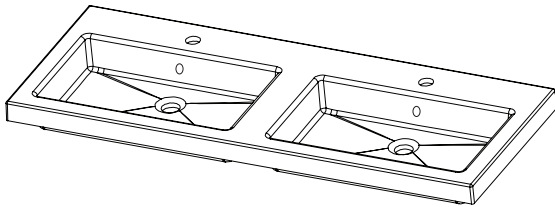

SPECIFICATION SHEET

Brookfield 1200mm 4 Drawer Double Basin Wall Vanity

Features

- Wall Hung
- 4 Drawers
- Double Basin
- Laminate Woodgrain & Solid Colours on MR Board
- Dimensions: H670 x W1200 x D465
- Plumbing provision has been allowed for with a 60mm space behind lower drawers. Note lower drawers DO NOT have a plumbing cutout and are designed to offer full storage space

Colour Options with Code

Technical Details

Note: All measurements shown are in millimetres. Sizes are nominal.

SPECIFICATION SHEET

1200mm Double Basin Options

Via

StoneCast with overflow
 Gloss White - VIA
 Matte White - VIAMW

W1210 x D460 x H20

Ponti

StoneCast with overflow
 Gloss White - PO

W1204 x D460 x H50

Ari

StoneCast with overflow
 Gloss White - VA

W1200 x D465 x H50

SPECIFICATION SHEET

1200mm Double Basin Options

Clasico

Vitreous China with overflow
Gloss White - VC

W1210 x D465 x H20

Vercelli

Vitreous China with overflow
Gloss White - VE

W1216 x D460 x H15