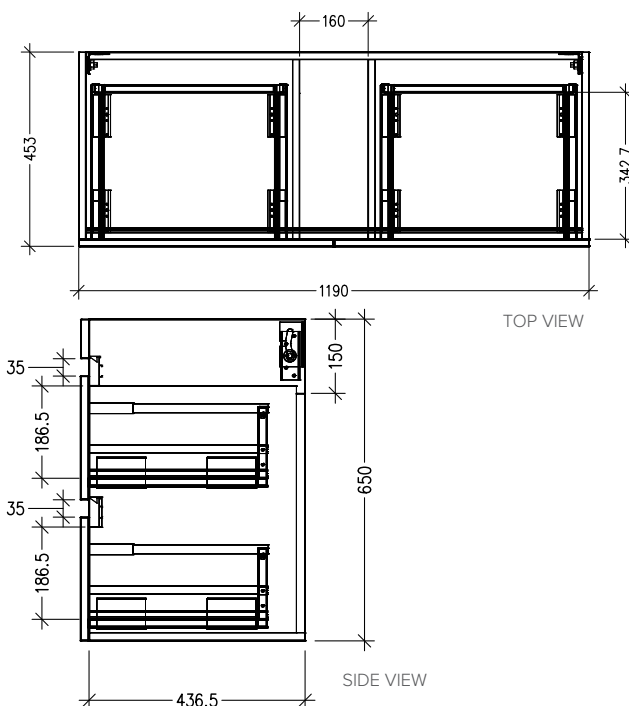

SPECIFICATION SHEET

Brookfield 1200mm 4 Drawer Double Basin Wall Vanity

Features

- Wall Hung
- 4 Drawers
- Double Basin
- Laminate Woodgrain & Solid Colours on MR Board
- Dimensions: H670 x W1200 x D465
- Plumbing provision has been allowed for with a 60mm space behind lower drawers. Note lower drawers DO NOT have a plumbing cutout and are designed to offer full storage space

Colour Options with Code

Technical Details

Note: All measurements shown are in millimetres. Sizes are nominal.

SPECIFICATION SHEET

1200mm Double Basin Options

Via

StoneCast with overflow
 Gloss White - VIA
 Matte White - VIAMW

W1210 x D460 x H20

Ponti

StoneCast with overflow
 Gloss White - PO

W1204 x D460 x H50

Ari

StoneCast with overflow
 Gloss White - VA

W1200 x D465 x H50

SPECIFICATION SHEET

1200mm Double Basin Options

Clasico

Vitreous China with overflow
Gloss White - VC

W1210 x D465 x H20

Vercelli

Vitreous China with overflow
Gloss White - VE

W1216 x D460 x H15