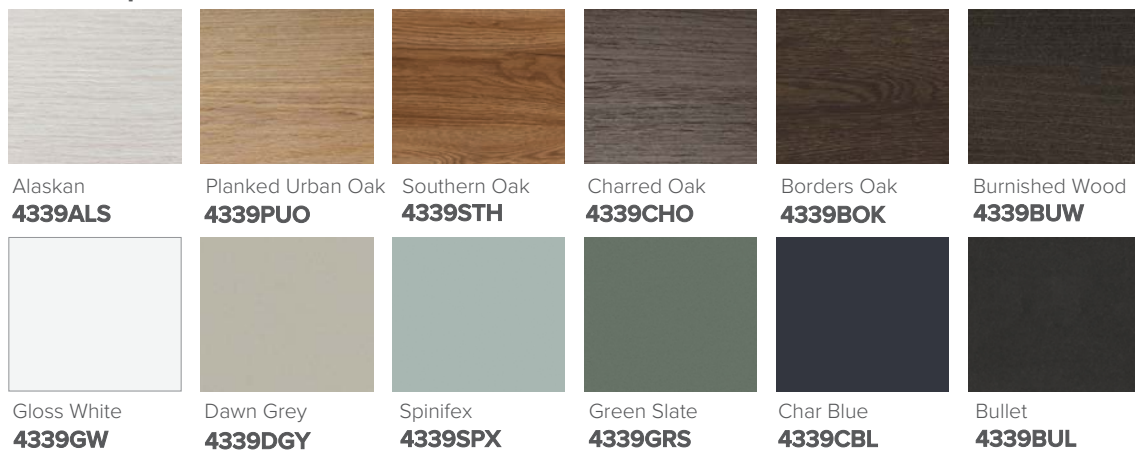

SPECIFICATION SHEET

Brookfield 1200mm 4 Drawer Double Basin Wall Vanity

Features

- Wall Hung
- 4 Drawers
- Double Basin
- Laminate Woodgrain & Solid Colours on MR Board
- Dimensions: H670 x W1200 x D465
- Plumbing provision has been allowed for with a 60mm space behind lower drawers. Note lower drawers DO NOT have a plumbing cutout and are designed to offer full storage space

Colour Options with Code

Technical Details

Note: All measurements shown are in millimetres. Sizes are nominal.

SPECIFICATION SHEET

1200mm Double Basin Options

Via

StoneCast with overflow
 Gloss White - VIA
 Matte White - VIAMW

W1210 x D460 x H20

Ponti

StoneCast with overflow
 Gloss White - PO

W1204 x D460 x H50

Ari

StoneCast with overflow
 Gloss White - VA

W1200 x D465 x H50

SPECIFICATION SHEET

1200mm Double Basin Options

Clasico

Vitreous China with overflow
Gloss White - VC

W1210 x D465 x H20

Vercelli

Vitreous China with overflow
Gloss White - VE

W1216 x D460 x H15