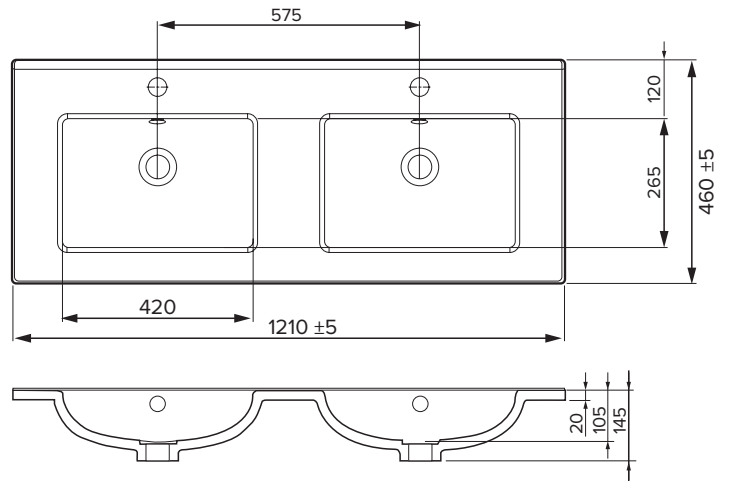

SPECIFICATION SHEET

Brookfield 1200mm 4 Drawer Double Basin Floor Vanity

Features

- Floorstanding
- 4 Drawers
- Double Basin
- Laminate Woodgrain & Solid Colours on MR Board
- Dimensions: H820 x W1200 x D465
- Floor plumbing provision has been allowed for with a 60mm space behind lower drawers. Note lower drawers DO NOT have plumbing cutout and are designed to offer full storage space.
- **Optional: Floor plumbing waste provision in lower drawers [88515] - Additional cost applies**

Colour Options with Code

Technical Details

Note: All measurements shown are in millimetres. Sizes are nominal.

SPECIFICATION SHEET

1200mm Double Basin Options

Via

StoneCast with overflow
Gloss White - VIA
Matte White - VIAMW

W1210 x D460 x H20

Ponti

StoneCast with overflow
Gloss White - PO

W1204 x D460 x H50

Ari

StoneCast with overflow
Gloss White - VA

W1200 x D465 x H50

SPECIFICATION SHEET

1200mm Double Basin Options

Clasico

Vitreous China with overflow
Gloss White - VC

W1210 x D465 x H20

Vercelli

Vitreous China with overflow
Gloss White - VE

W1216 x D460 x H15