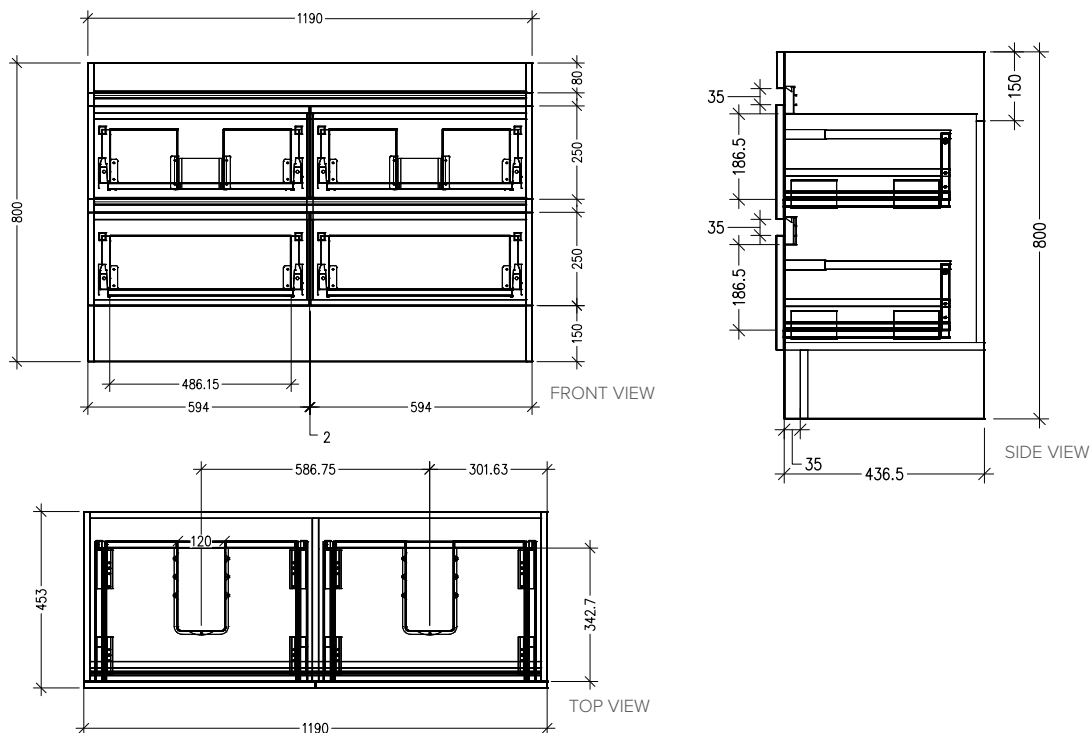

SPECIFICATION SHEET

Brookfield 1200mm 4 Drawer Double Basin Floor Vanity

Features

- Floorstanding
- 4 Drawers
- Double Basin
- Laminate Woodgrain & Solid Colours on MR Board
- Dimensions: H820 x W1200 x D465
- Floor plumbing provision has been allowed for with a 60mm space behind lower drawers. Note lower drawers DO NOT have plumbing cutout and are designed to offer full storage space.
- **Optional: Floor plumbing waste provision in lower drawers [88515] - Additional cost applies**

Colour Options with Code

Technical Details

Note: All measurements shown are in millimetres. Sizes are nominal.

SPECIFICATION SHEET

1200mm Double Basin Options

Via

StoneCast with overflow
Gloss White - VIA
Matte White - VIAMW

W1210 x D460 x H20

Ponti

StoneCast with overflow
Gloss White - PO

W1204 x D460 x H50

Ari

StoneCast with overflow
Gloss White - VA

W1200 x D465 x H50

SPECIFICATION SHEET

1200mm Double Basin Options

Clasico

Vitreous China with overflow
Gloss White - VC

W1210 x D465 x H20

Vercelli

Vitreous China with overflow
Gloss White - VE

W1216 x D460 x H15