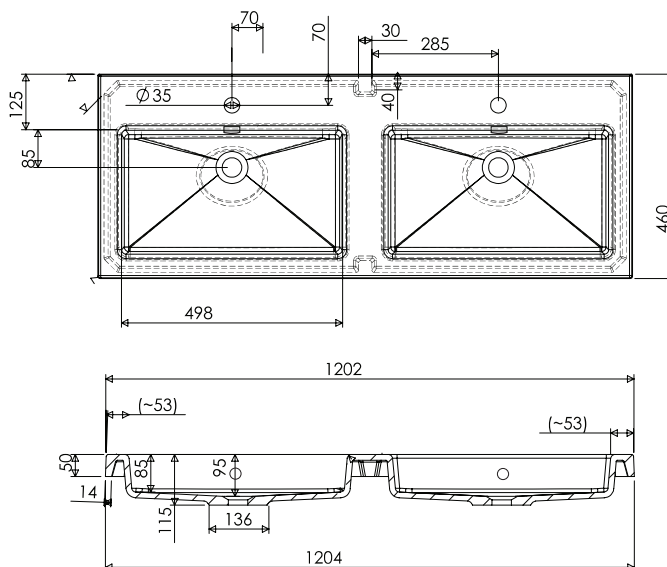

SPECIFICATION SHEET

Brookfield 1200mm 4 Drawer Double Basin Floor Vanity

Features

- Floorstanding
- 4 Drawers
- Double Basin
- Laminate Woodgrain & Solid Colours on MR Board
- Dimensions: H820 x W1200 x D465
- Floor plumbing provision has been allowed for with a 60mm space behind lower drawers. Note lower drawers DO NOT have plumbing cutout and are designed to offer full storage space.
- **Optional: Floor plumbing waste provision in lower drawers [88515] - Additional cost applies**

Colour Options with Code

Technical Details

Note: All measurements shown are in millimetres. Sizes are nominal.

SPECIFICATION SHEET

1200mm Double Basin Options

Via

StoneCast with overflow
Gloss White - VIA
Matte White - VIAMW

W1210 x D460 x H20

Ponti

StoneCast with overflow
Gloss White - PO

W1204 x D460 x H50

Ari

StoneCast with overflow
Gloss White - VA

W1200 x D465 x H50

SPECIFICATION SHEET

1200mm Double Basin Options

Clasico

Vitreous China with overflow
Gloss White - VC

W1210 x D465 x H20

Vercelli

Vitreous China with overflow
Gloss White - VE

W1216 x D460 x H15