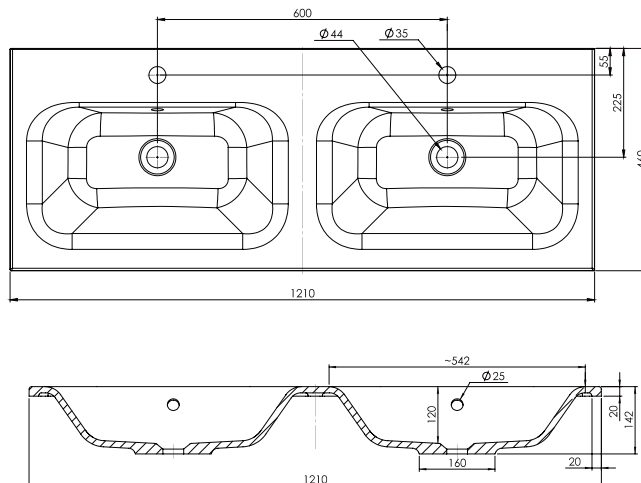

SPECIFICATION SHEET

Brookfield 1200mm 4 Drawer Double Basin Floor Vanity

Features

- Floorstanding
- 4 Drawers
- Double Basin
- Laminate Woodgrain & Solid Colours on MR Board
- Dimensions: H820 x W1200 x D465
- Floor plumbing provision has been allowed for with a 60mm space behind lower drawers. Note lower drawers DO NOT have plumbing cutout and are designed to offer full storage space.
- **Optional: Floor plumbing waste provision in lower drawers [88515] - Additional cost applies**

Colour Options with Code

Technical Details

Note: All measurements shown are in millimetres. Sizes are nominal.

SPECIFICATION SHEET

1200mm Double Basin Options

Via

StoneCast with overflow
Gloss White - VIA
Matte White - VIAMW

W1210 x D460 x H20

Ponti

StoneCast with overflow
Gloss White - PO

W1204 x D460 x H50

Ari

StoneCast with overflow
Gloss White - VA

W1200 x D465 x H50

SPECIFICATION SHEET

1200mm Double Basin Options

Clasico

Vitreous China with overflow
Gloss White - VC

W1210 x D465 x H20

Vercelli

Vitreous China with overflow
Gloss White - VE

W1216 x D460 x H15