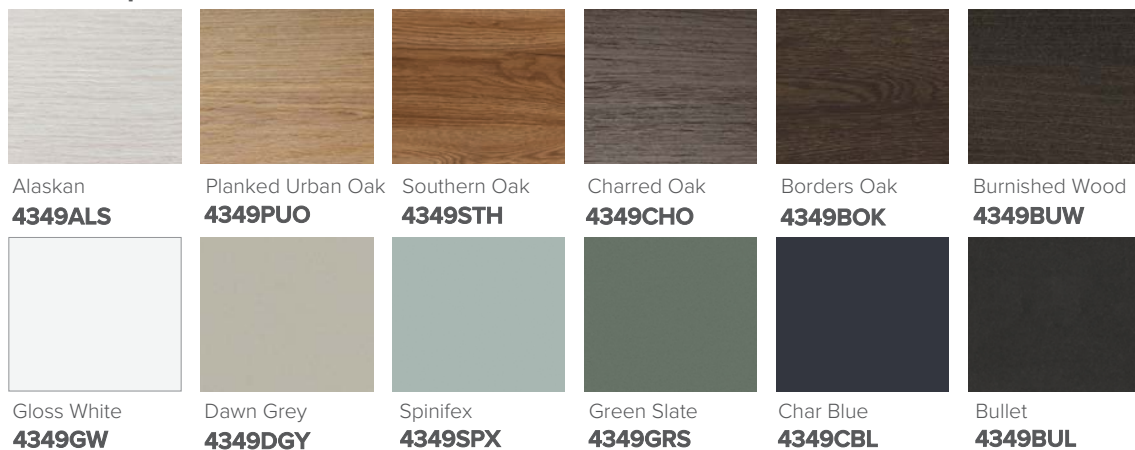

SPECIFICATION SHEET

Brookfield 1200mm 4 Drawer Double Basin Floor Vanity

Features

- Floorstanding
- 4 Drawers
- Double Basin
- Laminate Woodgrain & Solid Colours on MR Board
- Dimensions: H820 x W1200 x D465
- Floor plumbing provision has been allowed for with a 60mm space behind lower drawers. Note lower drawers DO NOT have plumbing cutout and are designed to offer full storage space.
- **Optional: Floor plumbing waste provision in lower drawers [88515] - Additional cost applies**

Colour Options with Code

Technical Details

Note: All measurements shown are in millimetres. Sizes are nominal.

SPECIFICATION SHEET

1200mm Double Basin Options

Via

StoneCast with overflow
Gloss White - VIA
Matte White - VIAMW

W1210 x D460 x H20

Ponti

StoneCast with overflow
Gloss White - PO

W1204 x D460 x H50

Ari

StoneCast with overflow
Gloss White - VA

W1200 x D465 x H50

SPECIFICATION SHEET

1200mm Double Basin Options

Clasico

Vitreous China with overflow
Gloss White - VC

W1210 x D465 x H20

Vercelli

Vitreous China with overflow
Gloss White - VE

W1216 x D460 x H15