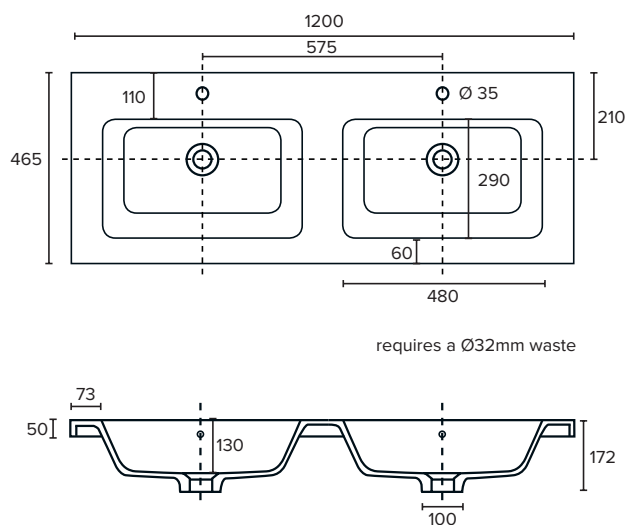

SPECIFICATION SHEET

Brookfield 1200mm 4 Drawer Double Basin Floor Vanity

Features

- Floorstanding
- 4 Drawers
- Double Basin
- Laminate Woodgrain & Solid Colours on MR Board
- Dimensions: H820 x W1200 x D465
- Floor plumbing provision has been allowed for with a 60mm space behind lower drawers. Note lower drawers DO NOT have plumbing cutout and are designed to offer full storage space.
- **Optional: Floor plumbing waste provision in lower drawers [88515] - Additional cost applies**

Colour Options with Code

Technical Details

Note: All measurements shown are in millimetres. Sizes are nominal.

SPECIFICATION SHEET

1200mm Double Basin Options

Via

StoneCast with overflow
Gloss White - VIA
Matte White - VIAMW

W1210 x D460 x H20

Ponti

StoneCast with overflow
Gloss White - PO

W1204 x D460 x H50

Ari

StoneCast with overflow
Gloss White - VA

W1200 x D465 x H50

SPECIFICATION SHEET

1200mm Double Basin Options

Clasico

Vitreous China with overflow
Gloss White - VC

W1210 x D465 x H20

Vercelli

Vitreous China with overflow
Gloss White - VE

W1216 x D460 x H15