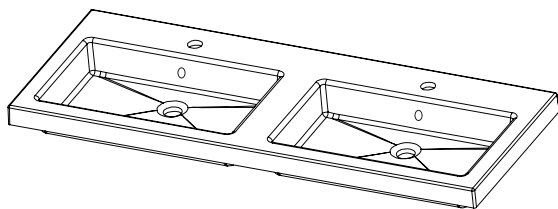

SPECIFICATION SHEET

Brookfield 1200mm 4 Drawer Double Basin Floor Vanity

Features

- Floorstanding
- 4 Drawers
- Double Basin
- Laminate Woodgrain & Solid Colours on MR Board
- Dimensions: H820 x W1200 x D465
- Floor plumbing provision has been allowed for with a 60mm space behind lower drawers. Note lower drawers DO NOT have plumbing cutout and are designed to offer full storage space.
- **Optional: Floor plumbing waste provision in lower drawers [88515] - Additional cost applies**

Colour Options with Code

Technical Details

Note: All measurements shown are in millimetres. Sizes are nominal.

SPECIFICATION SHEET

1200mm Double Basin Options

Via

StoneCast with overflow
Gloss White - VIA
Matte White - VIAMW

W1210 x D460 x H20

Ponti

StoneCast with overflow
Gloss White - PO

W1204 x D460 x H50

Ari

StoneCast with overflow
Gloss White - VA

W1200 x D465 x H50

SPECIFICATION SHEET

1200mm Double Basin Options

Clasico

Vitreous China with overflow
Gloss White - VC

W1210 x D465 x H20

Vercelli

Vitreous China with overflow
Gloss White - VE

W1216 x D460 x H15