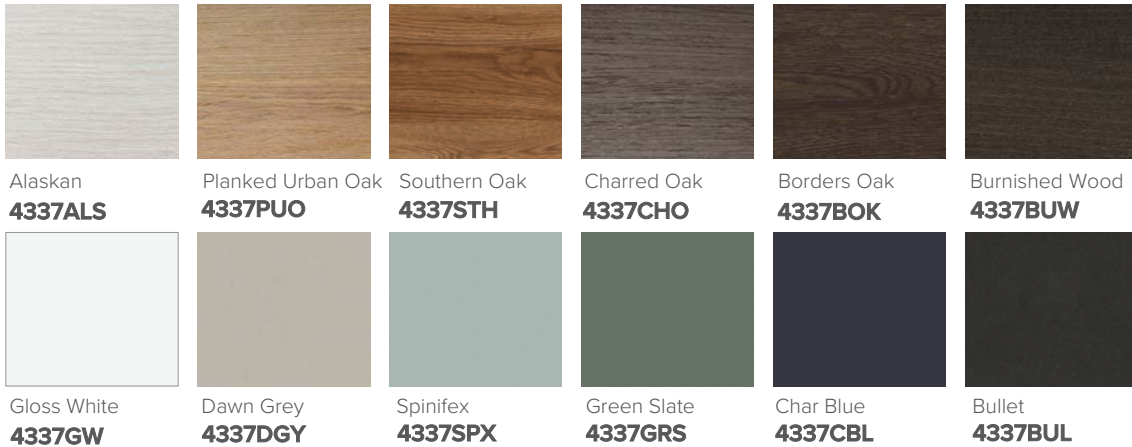

SPECIFICATION SHEET

Brookfield 1200mm 4 Drawer Wall Vanity

Features

- Wall Hung
- 4 Drawers
- Single Basin
- Laminate Woodgrain & Solid Colours on MR Board
- Dimensions: H670 x W1200 x D465

Colour Options with Code

Technical Details

Note: All measurements shown are in millimetres. Sizes are nominal.

SPECIFICATION SHEET

1200mm Single Basin Options

Via

StoneCast with overflow
 Gloss White - VIA
 Matte White - VIAMW

W1210 x D460 x H20

Ponti

StoneCast with overflow
 Gloss White - PO

W1204 x D460 x H50

Clasico

Vitreous China with overflow
 Gloss White - VC

W1200 x D465 x H20

SPECIFICATION SHEET

1200mm Single Basin Options