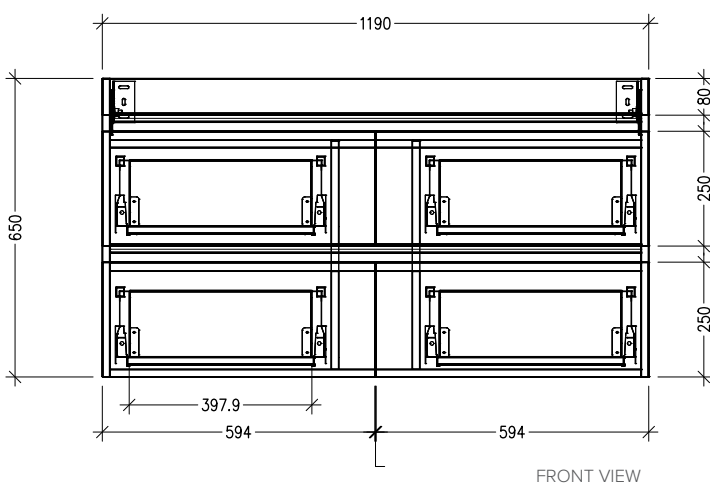

SPECIFICATION SHEET

Brookfield 1200mm 4 Drawer Wall Vanity

Features

- Wall Hung
- 4 Drawers
- Single Basin
- Laminate Woodgrain & Solid Colours on MR Board
- Dimensions: H670 x W1200 x D465

Colour Options with Code

Technical Details

Note: All measurements shown are in millimetres. Sizes are nominal.

SPECIFICATION SHEET

1200mm Single Basin Options

Via

StoneCast with overflow
 Gloss White - VIA
 Matte White - VIAMW

W1210 x D460 x H20

Ponti

StoneCast with overflow
 Gloss White - PO

W1204 x D460 x H50

Clasico

Vitreous China with overflow
 Gloss White - VC

W1200 x D465 x H20

SPECIFICATION SHEET

1200mm Single Basin Options

Vercelli

Vitreous China with overflow
Gloss White - VE

W1215 x D465 x H115