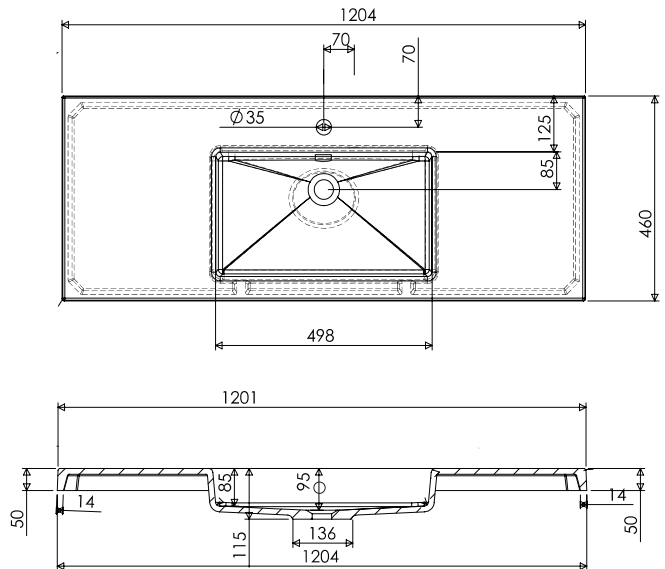

SPECIFICATION SHEET

Brookfield 1200mm 4 Drawer Wall Vanity

Features

- Wall Hung
- 4 Drawers
- Single Basin
- Laminate Woodgrain & Solid Colours on MR Board
- Dimensions: H670 x W1200 x D465

Colour Options with Code

Technical Details

Note: All measurements shown are in millimetres. Sizes are nominal.

SPECIFICATION SHEET

1200mm Single Basin Options

Via

StoneCast with overflow
 Gloss White - VIA
 Matte White - VIAMW

W1210 x D460 x H20

Ponti

StoneCast with overflow
 Gloss White - PO

W1204 x D460 x H50

Clasico

Vitreous China with overflow
 Gloss White - VC

W1200 x D465 x H20

SPECIFICATION SHEET

1200mm Single Basin Options

Vercelli

Vitreous China with overflow
Gloss White - VE

W1215 x D465 x H115