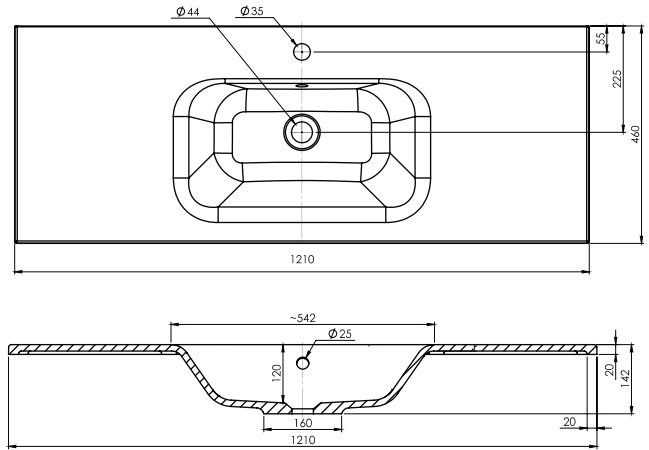

SPECIFICATION SHEET

Brookfield 1200mm 4 Drawer Wall Vanity

Features

- Wall Hung
- 4 Drawers
- Single Basin
- Laminate Woodgrain & Solid Colours on MR Board
- Dimensions: H670 x W1200 x D465

Colour Options with Code

Technical Details

Note: All measurements shown are in millimetres. Sizes are nominal.

SPECIFICATION SHEET

1200mm Single Basin Options

Via

StoneCast with overflow
 Gloss White - VIA
 Matte White - VIAMW

W1210 x D460 x H20

Ponti

StoneCast with overflow
 Gloss White - PO

W1204 x D460 x H50

Clasico

Vitreous China with overflow
 Gloss White - VC

W1200 x D465 x H20

SPECIFICATION SHEET

1200mm Single Basin Options

Vercelli

Vitreous China with overflow
Gloss White - VE

W1215 x D465 x H115