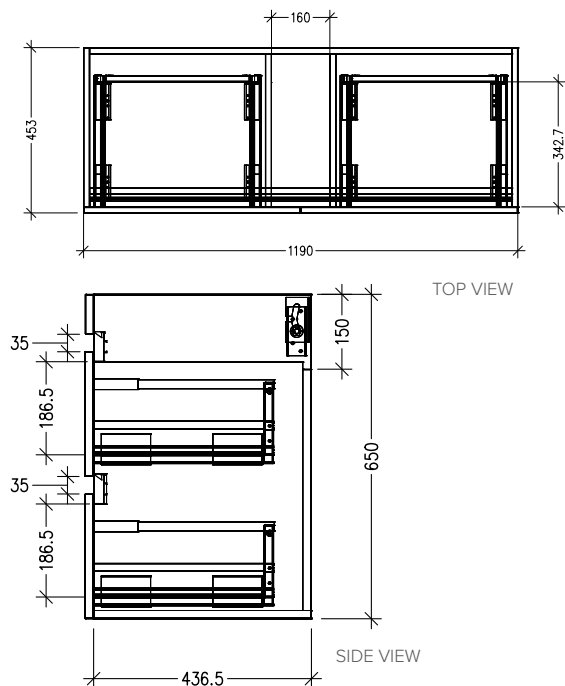

SPECIFICATION SHEET

Brookfield 1200mm 4 Drawer Wall Vanity

Features

- Wall Hung
- 4 Drawers
- Single Basin
- Laminate Woodgrain & Solid Colours on MR Board
- Dimensions: H670 x W1200 x D465

Colour Options with Code

Technical Details

Note: All measurements shown are in millimetres. Sizes are nominal.

SPECIFICATION SHEET

1200mm Single Basin Options

Via

StoneCast with overflow
 Gloss White - VIA
 Matte White - VIAMW

W1210 x D460 x H20

Ponti

StoneCast with overflow
 Gloss White - PO

W1204 x D460 x H50

Clasico

Vitreous China with overflow
 Gloss White - VC

W1200 x D465 x H20

SPECIFICATION SHEET

1200mm Single Basin Options

Vercelli

Vitreous China with overflow
Gloss White - VE

W1215 x D465 x H115