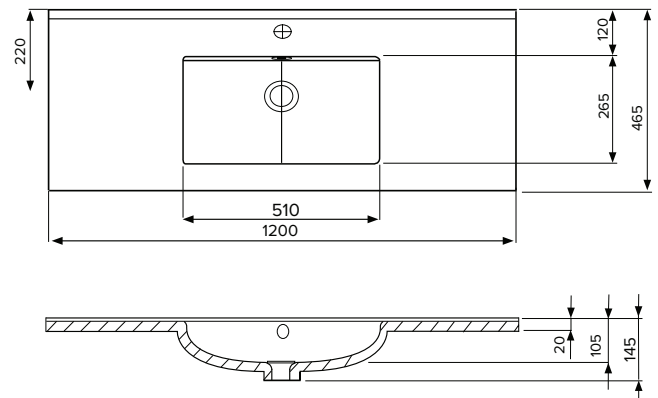

SPECIFICATION SHEET

Brookfield 1200mm 4 Drawer Wall Vanity

Features

- Wall Hung
- 4 Drawers
- Single Basin
- Laminate Woodgrain & Solid Colours on MR Board
- Dimensions: H670 x W1200 x D465

Colour Options with Code

Technical Details

Note: All measurements shown are in millimetres. Sizes are nominal.

SPECIFICATION SHEET

1200mm Single Basin Options

Via

StoneCast with overflow
 Gloss White - VIA
 Matte White - VIAMW

W1210 x D460 x H20

Ponti

StoneCast with overflow
 Gloss White - PO

W1204 x D460 x H50

Clasico

Vitreous China with overflow
 Gloss White - VC

W1200 x D465 x H20

SPECIFICATION SHEET

1200mm Single Basin Options

Vercelli

Vitreous China with overflow
Gloss White - VE

W1215 x D465 x H115