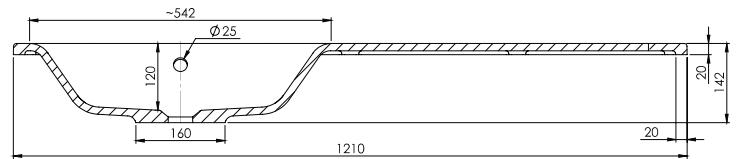

SPECIFICATION SHEET

Brookfield 1200 Wall Vanity, 4 Drawer with Offset Basin

Features

- Wall Hung
- 4 Drawers
- Left or Right Offset Basin - Waste shroud is in drawer matching basin position
- Laminate Woodgrain & Solid Colours on MR Board
- Dimensions: H670 x W1200 x D465
- Plumbing provision has been allowed for with a 60mm space behind lower drawers. Note lower drawers DO NOT have a plumbing cutout and are designed to offer full storage space

Technical Details

Note: All measurements shown are in millimetres. Sizes are nominal.

SPECIFICATION SHEET

1200mm Offset Basin Options

Via Left Offset

StoneCast with overflow

Left Offset Basin

Gloss White - VIA

Matte White - VIAMW

W1210 x D460 x H20

Via Right Offset

StoneCast with overflow

Left Offset Basin

Gloss White - VIA

Matte White - VIAMW

W1210 x D460 x H20