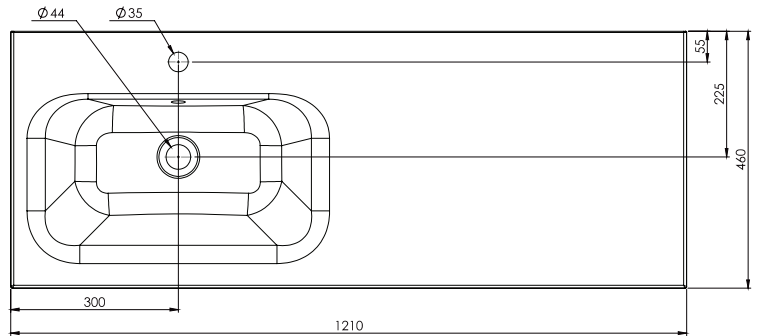

SPECIFICATION SHEET

Brookfield 1200 Wall Vanity, 4 Drawer with Offset Basin

Features

- Wall Hung
- 4 Drawers
- Left or Right Offset Basin - Waste shroud is in drawer matching basin position
- Laminate Woodgrain & Solid Colours on MR Board
- Dimensions: H670 x W1200 x D465
- Plumbing provision has been allowed for with a 60mm space behind lower drawers. Note lower drawers DO NOT have a plumbing cutout and are designed to offer full storage space

Technical Details

Note: All measurements shown are in millimetres. Sizes are nominal.

SPECIFICATION SHEET

1200mm Offset Basin Options

Via Left Offset

StoneCast with overflow

Left Offset Basin

Gloss White - VIA

Matte White - VIAMW

W1210 x D460 x H20

Via Right Offset

StoneCast with overflow

Left Offset Basin

Gloss White - VIA

Matte White - VIAMW

W1210 x D460 x H20