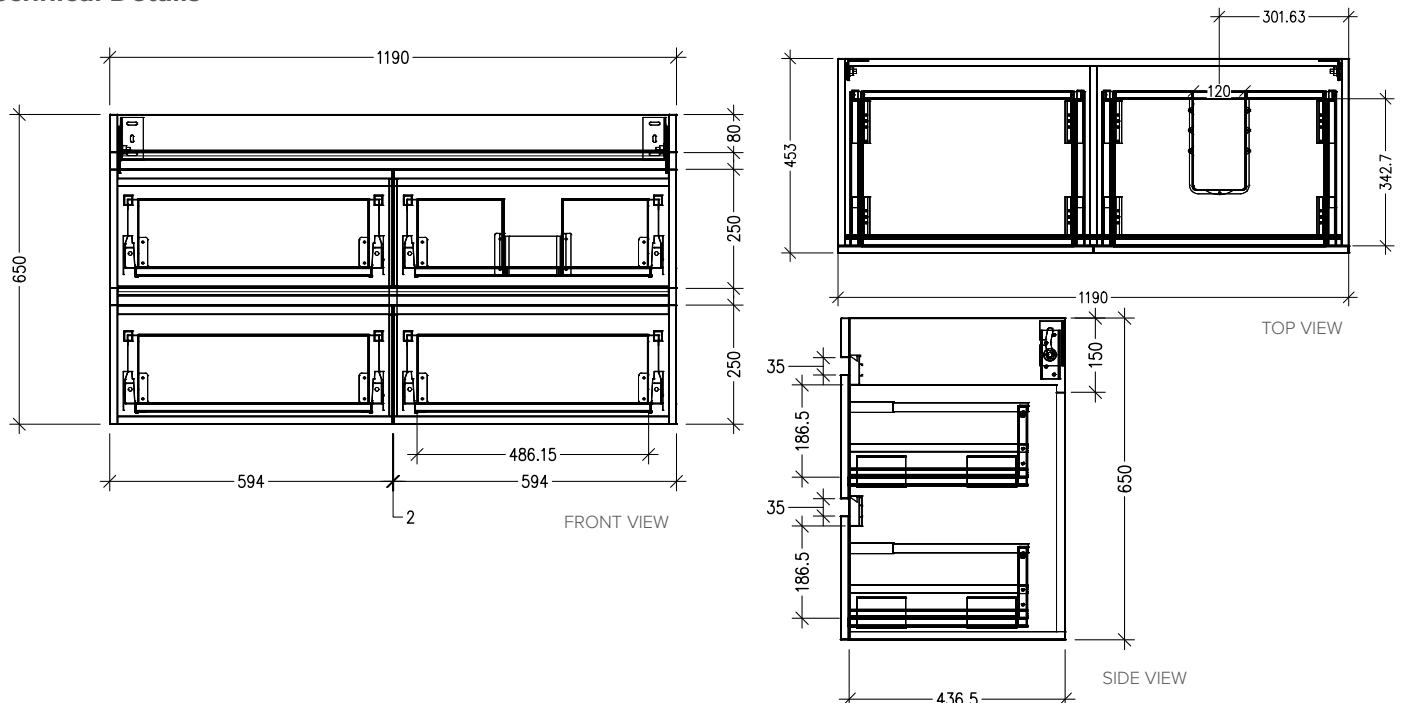

SPECIFICATION SHEET

Brookfield 1200 Wall Vanity, 4 Drawer with Offset Basin

Features

- Wall Hung
- 4 Drawers
- Left or Right Offset Basin - Waste shroud is in drawer matching basin position
- Laminate Woodgrain & Solid Colours on MR Board
- Dimensions: H670 x W1200 x D465
- Plumbing provision has been allowed for with a 60mm space behind lower drawers. Note lower drawers DO NOT have a plumbing cutout and are designed to offer full storage space

Technical Details

Note: All measurements shown are in millimetres. Sizes are nominal.

SPECIFICATION SHEET

1200mm Offset Basin Options

Via Left Offset

StoneCast with overflow

Left Offset Basin

Gloss White - VIA

Matte White - VIAMW

W1210 x D460 x H20

Via Right Offset

StoneCast with overflow

Left Offset Basin

Gloss White - VIA

Matte White - VIAMW

W1210 x D460 x H20