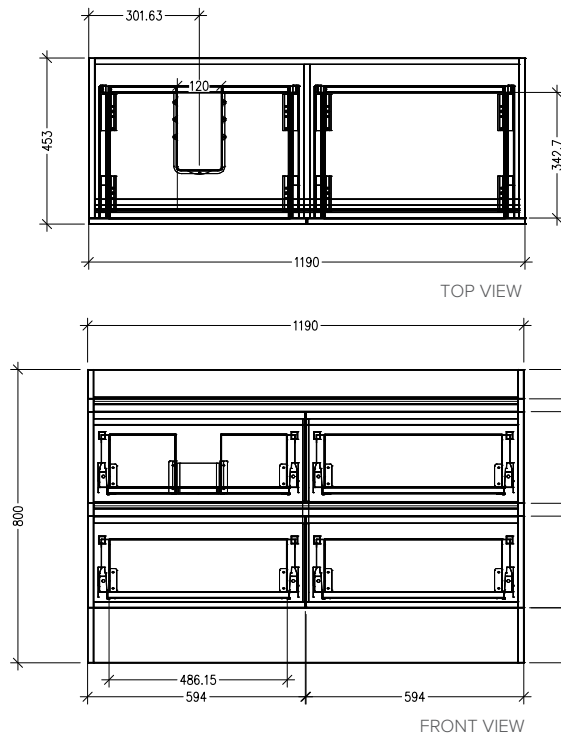

SPECIFICATION SHEET

Brookfield 1200mm Floor Vanity, 4 Drawer with Left Offset Basin

Features

- Floorstanding
- 4 Drawers
- Left Offset Basin - Waste shroud is in top left drawer
- Laminate Woodgrain & Solid Colours on MR Board
- Dimensions: H820 x W1200 x D465
- Floor plumbing provision has been allowed for with a 60mm space behind lower drawer. Note lower drawers DO NOT have a plumbing cutout and are designed to offer full storage space.
- **Optional: Floor plumbing waste provision in lower drawer [88515] - Additional cost applies**

Dawn Grey
4348LDGY

Spinifex
4348LSPX

Green Slate
4348LGRS

Char Blue
4348LCBL

Bullet
4348LBUL

Technical Details

Note: All measurements shown are in millimetres. Sizes are nominal.

SPECIFICATION SHEET

1200mm Offset Basin Options

Via Left Offset

StoneCast with overflow
 Left Offset Basin
 Gloss White - VIA
 Matte White - VIAMW

W1210 x D460 x H20

Via Right Offset

StoneCast with overflow
 Left Offset Basin
 Gloss White - VIA
 Matte White - VIAMW

W1210 x D460 x H20