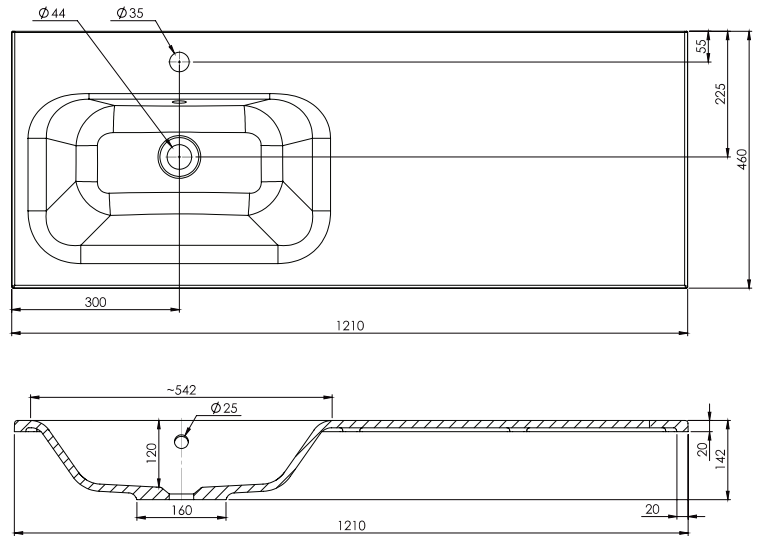

SPECIFICATION SHEET

Brookfield 1200mm Floor Vanity, 4 Drawer with Left Offset Basin

Features

- Floorstanding
- 4 Drawers
- Left Offset Basin - Waste shroud is in top left drawer
- Laminate Woodgrain & Solid Colours on MR Board
- Dimensions: H820 x W1200 x D465
- Floor plumbing provision has been allowed for with a 60mm space behind lower drawer. Note lower drawers DO NOT have a plumbing cutout and are designed to offer full storage space.
- **Optional: Floor plumbing waste provision in lower drawer [88515] - Additional cost applies**

Dawn Grey
4348LDGY

Spinifex
4348LSPX

Green Slate
4348LGRS

Char Blue
4348LCBL

Bullet
4348LBUL

Technical Details

Note: All measurements shown are in millimetres. Sizes are nominal.

SPECIFICATION SHEET

1200mm Offset Basin Options

Via Left Offset

StoneCast with overflow
 Left Offset Basin
 Gloss White - VIA
 Matte White - VIAMW

W1210 x D460 x H20

Via Right Offset

StoneCast with overflow
 Left Offset Basin
 Gloss White - VIA
 Matte White - VIAMW

W1210 x D460 x H20